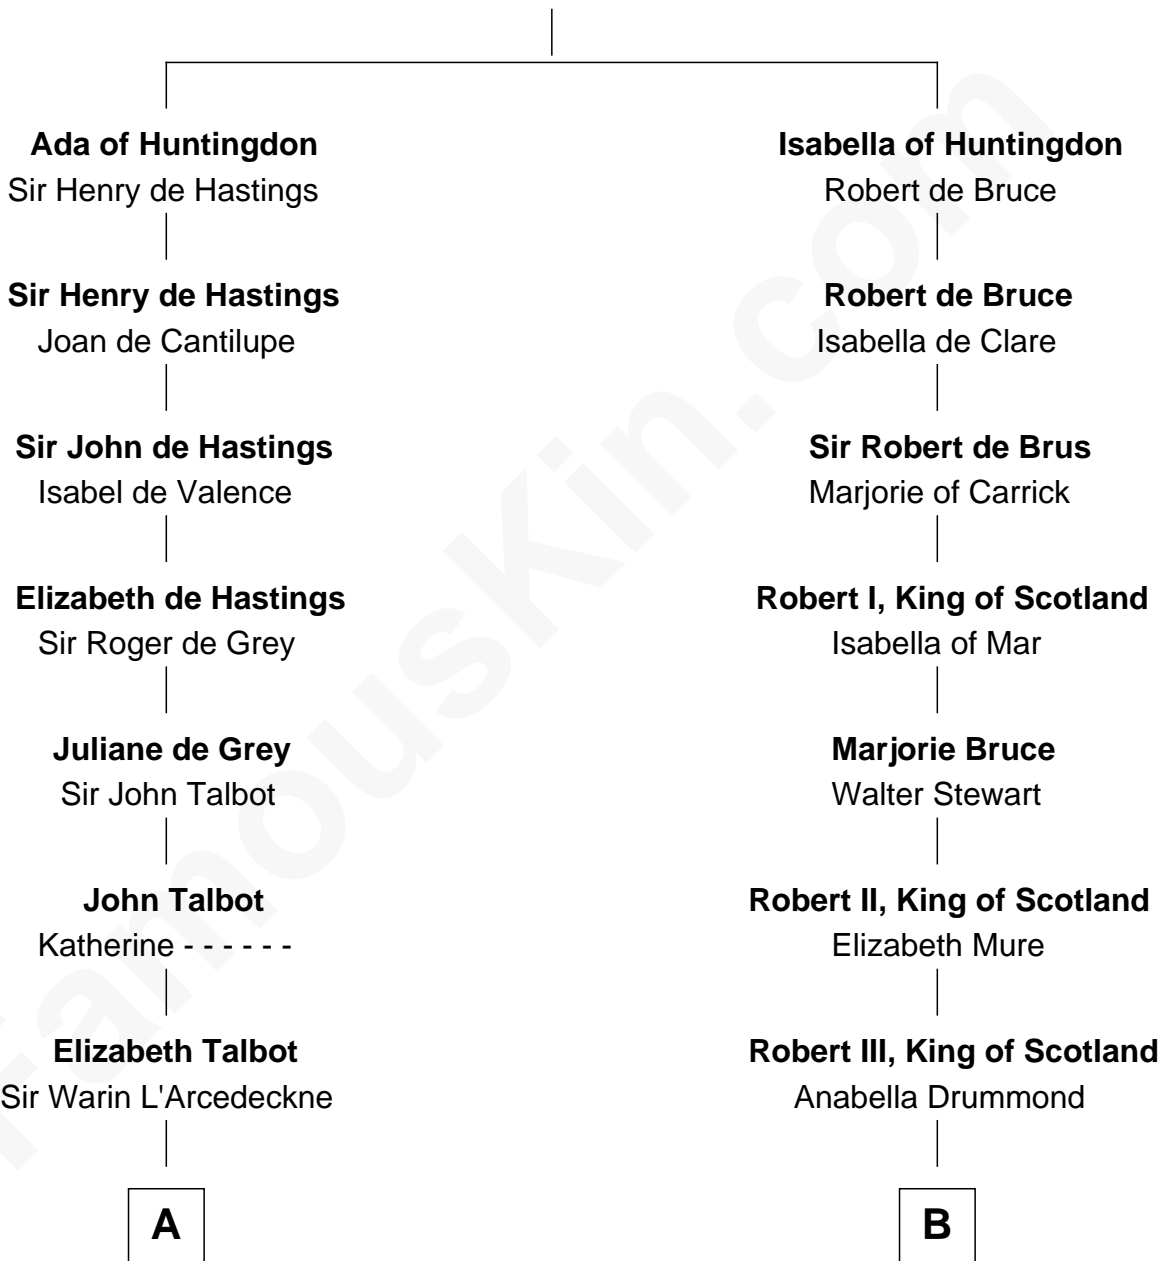

MAYFLOWER

FamousKin.com Relationship Chart of Richard More

(c1614 - c1696) Mayflower passenger 1620

15th cousin 5 times removed of

General Robert E. Lee

Confederate Army - U.S. Civil War

David of Huntingdon

Maud of Chester

C

Anne Catherine Spotswood

Col. Bernard Moore

Anne Butler Moore

Charles Carter

Anne Hill Carter

Maj. Gen. Henry Lee