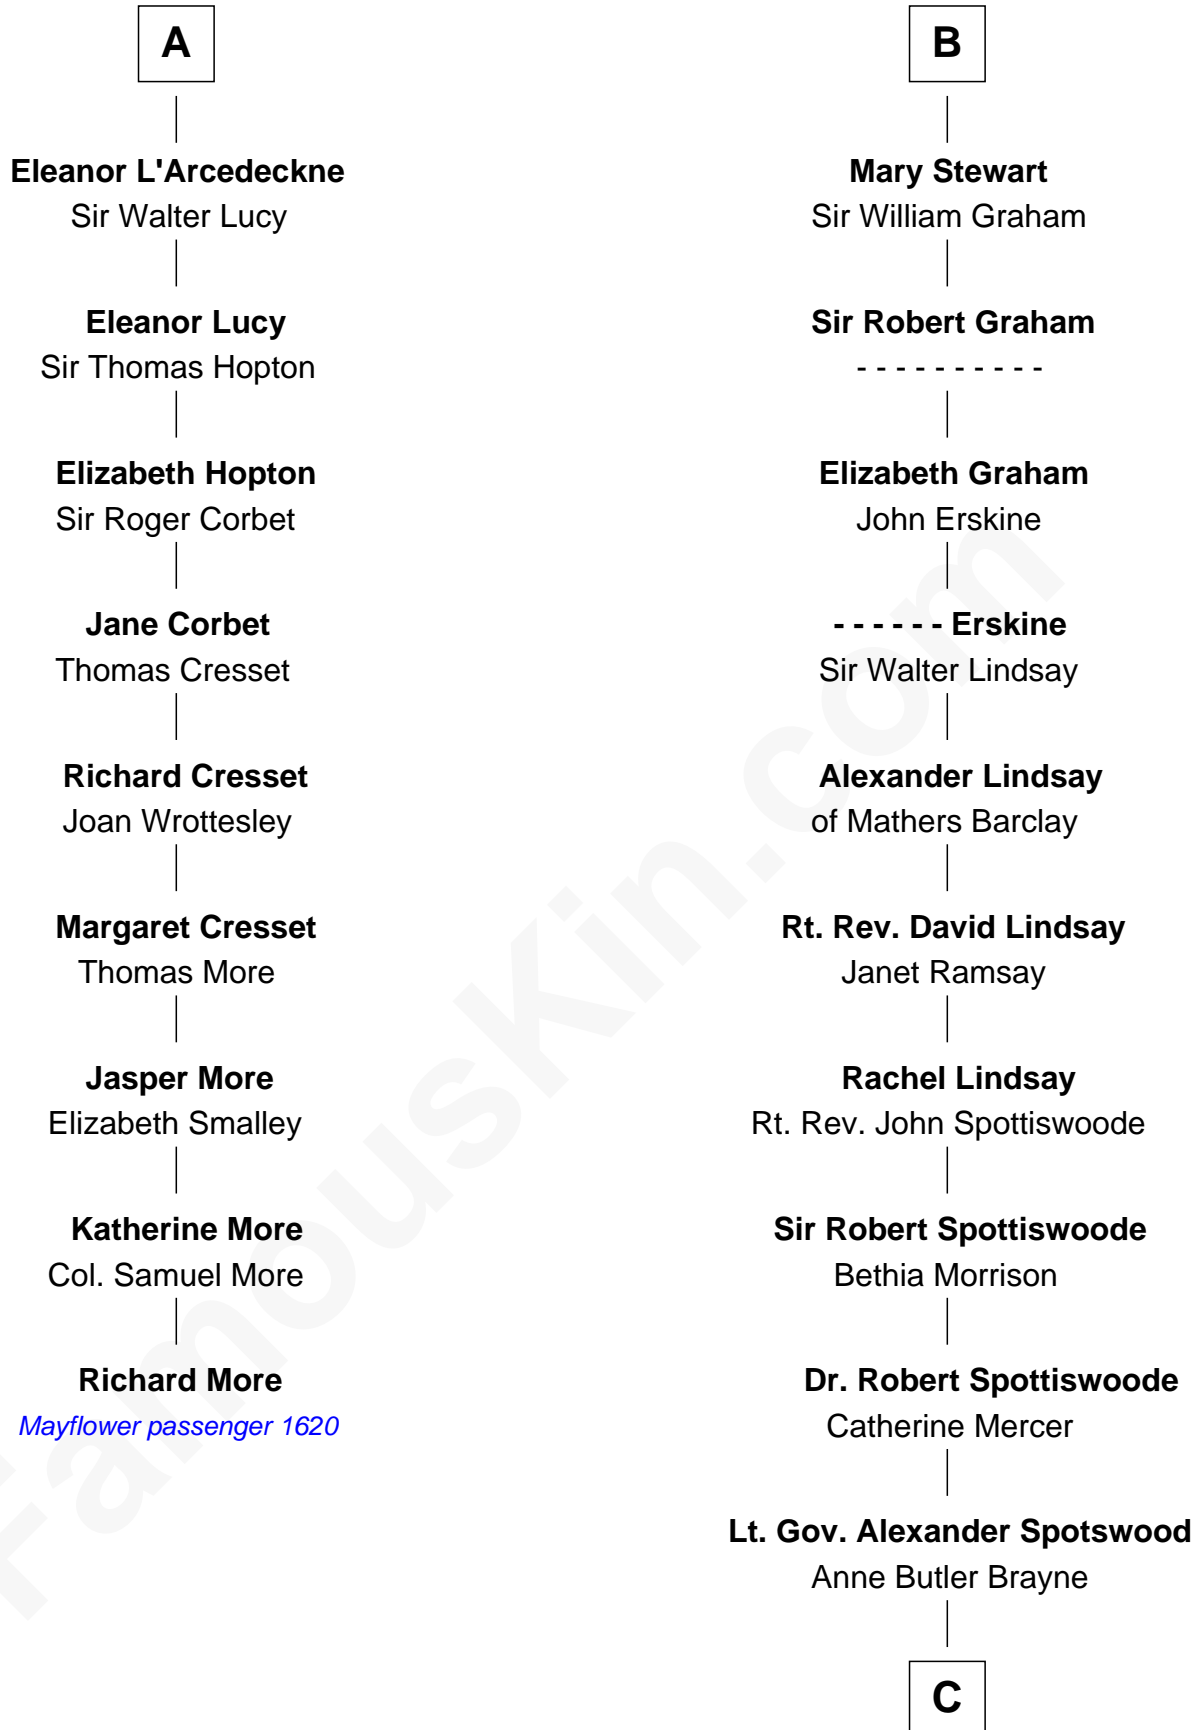

MAYFLOWER

FamousKin.com Relationship Chart of Richard More

(c1614 - c1696) Mayflower passenger 1620

15th cousin 5 times removed of

General Robert E. Lee

Confederate Army - U.S. Civil War

David of Huntingdon

Maud of Chester

C

Anne Catherine Spotswood

Col. Bernard Moore

Anne Butler Moore

Charles Carter

Anne Hill Carter

Maj. Gen. Henry Lee