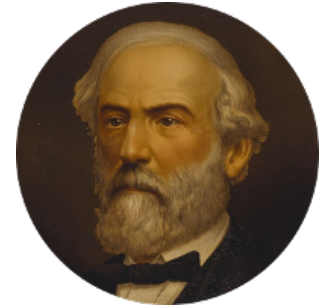

MAYFLOWER

FamousKin.com Relationship Chart of Richard More

(c1614 - c1696) Mayflower passenger 1620

15th cousin 5 times removed of

General Robert E. Lee

Confederate Army - U.S. Civil War

David of Huntingdon

Maud of Chester

C

Anne Catherine Spotswood

Col. Bernard Moore

Anne Butler Moore

Charles Carter

Anne Hill Carter

Maj. Gen. Henry Lee

General Robert E. Lee

Confederate Army - U.S. Civil War

FamousKin.com