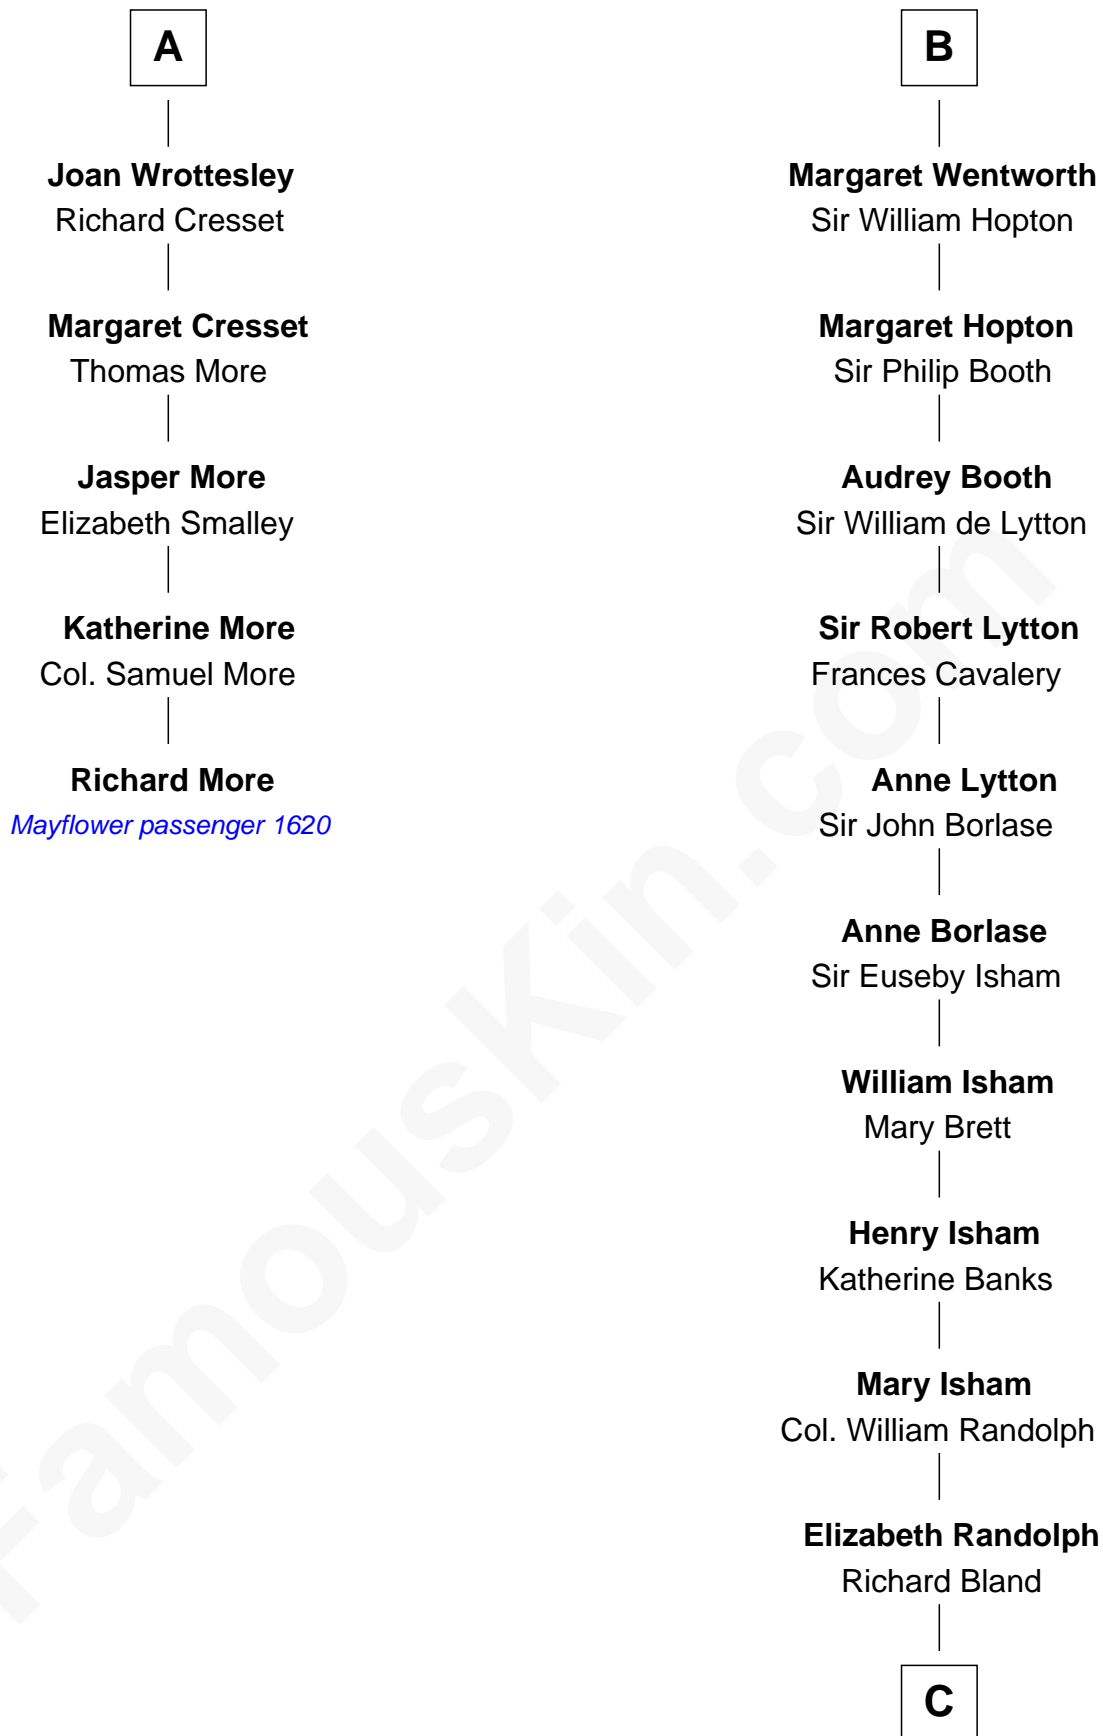

MAYFLOWER

FamousKin.com Relationship Chart of **Richard More**

(c1614 - c1696) *Mayflower* passenger 1620

11th cousin 9 times removed of

General Robert E. Lee

Confederate Army - U.S. Civil War

Sir William de Ferrers

Thomas de Berkeley
Katherine de Clyvedon

John Deincourt

Sir John Berkeley
Elizabeth Betteshorne

Sir William Deincourt
Milicent la Zouche

Elizabeth Berkeley
Sir John Sutton

Margaret Deincourt
Sir Robert de Tibetot

Sir Edmund Sutton
Matilda Clifford

Elizabeth de Tibetot
Sir Philip le Despencer

Dorothy Sutton
Richard Wrottesley

Margery Despencer
Sir Roger Wentworth

A

B

C

—
Mary Bland