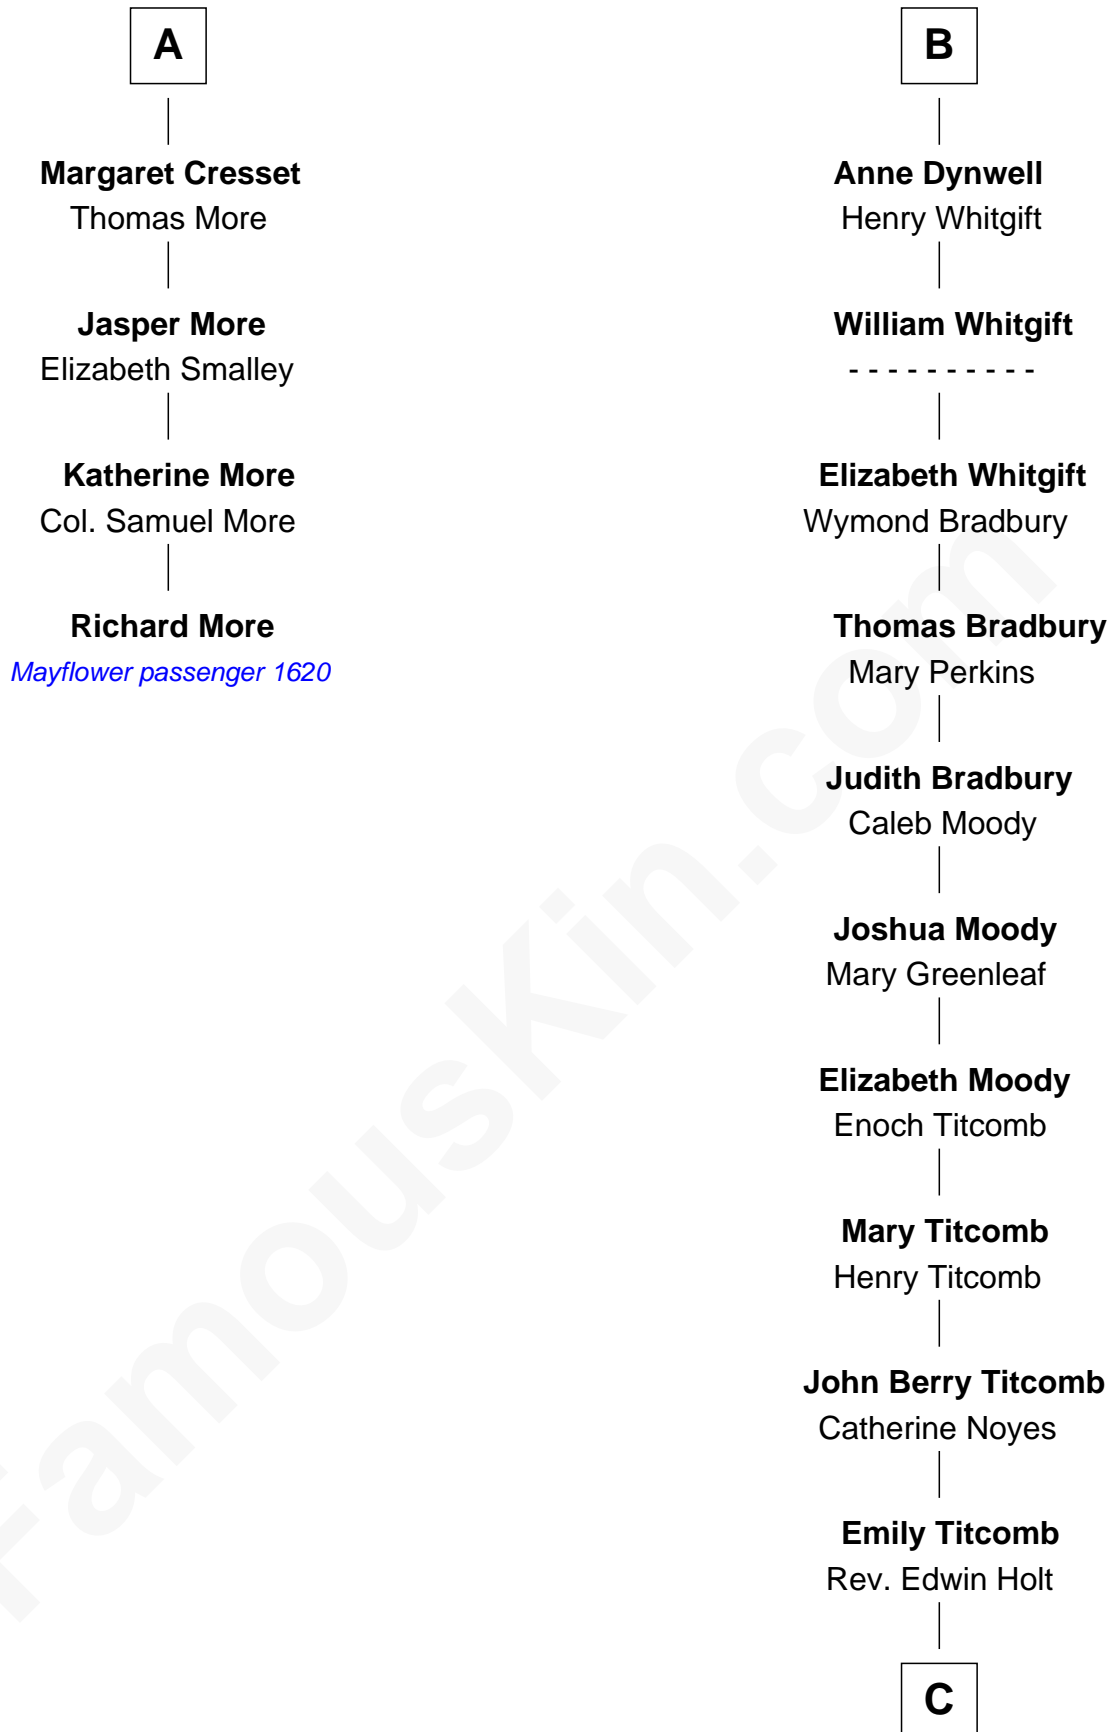

MAYFLOWER

FamousKin.com Relationship Chart of

Richard More

(c1614 - c1696) Mayflower passenger 1620

10th cousin 11 times removed of

Linda Hamilton

TV and Movie Actress

Sir Thomas de Beauchamp

Maud de Beauchamp

Sir Roger de Clifford

Katherine de Clifford

Sir Ralph de Greystoke

Maud de Greystoke

Eudo de Welles

Sir Lionel de Welles

Joan de Waterton

Margaret de Welles

Sir Thomas Dymoke

Jane Dymoke

John Fulnetby

Katherine Fulnetby

William Dynwell

B

C