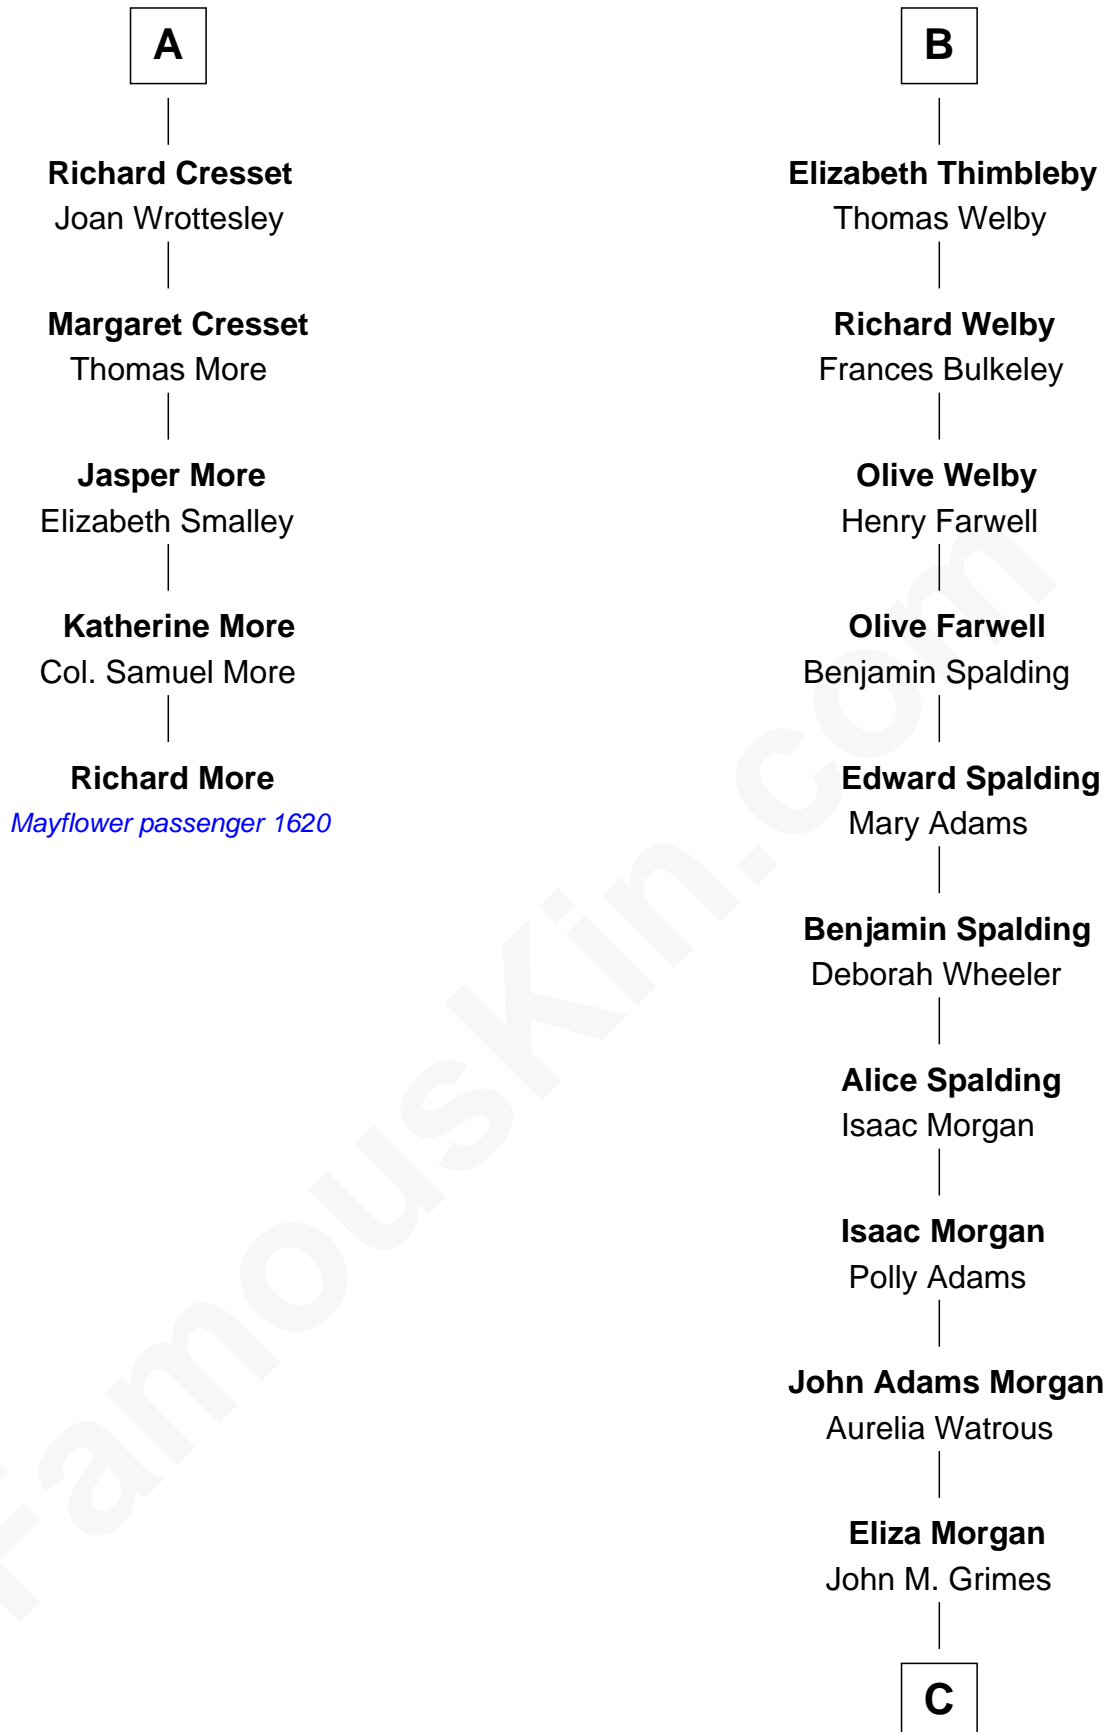

MAYFLOWER

FamousKin.com Relationship Chart of

Richard More

(c1614 - c1696) Mayflower passenger 1620

11th cousin 10 times removed of

Linda Hamilton

TV and Movie Actress

Sir Roger de Grey
Elizabeth de Hastings

C

Aurelia Morgan Grimes

Stephen P. Holt

Taylor Holt

Frances Kyle

Dr. Richard Huckstep Holt

Mildred Alberta Derby

Barbara Kyle Holt