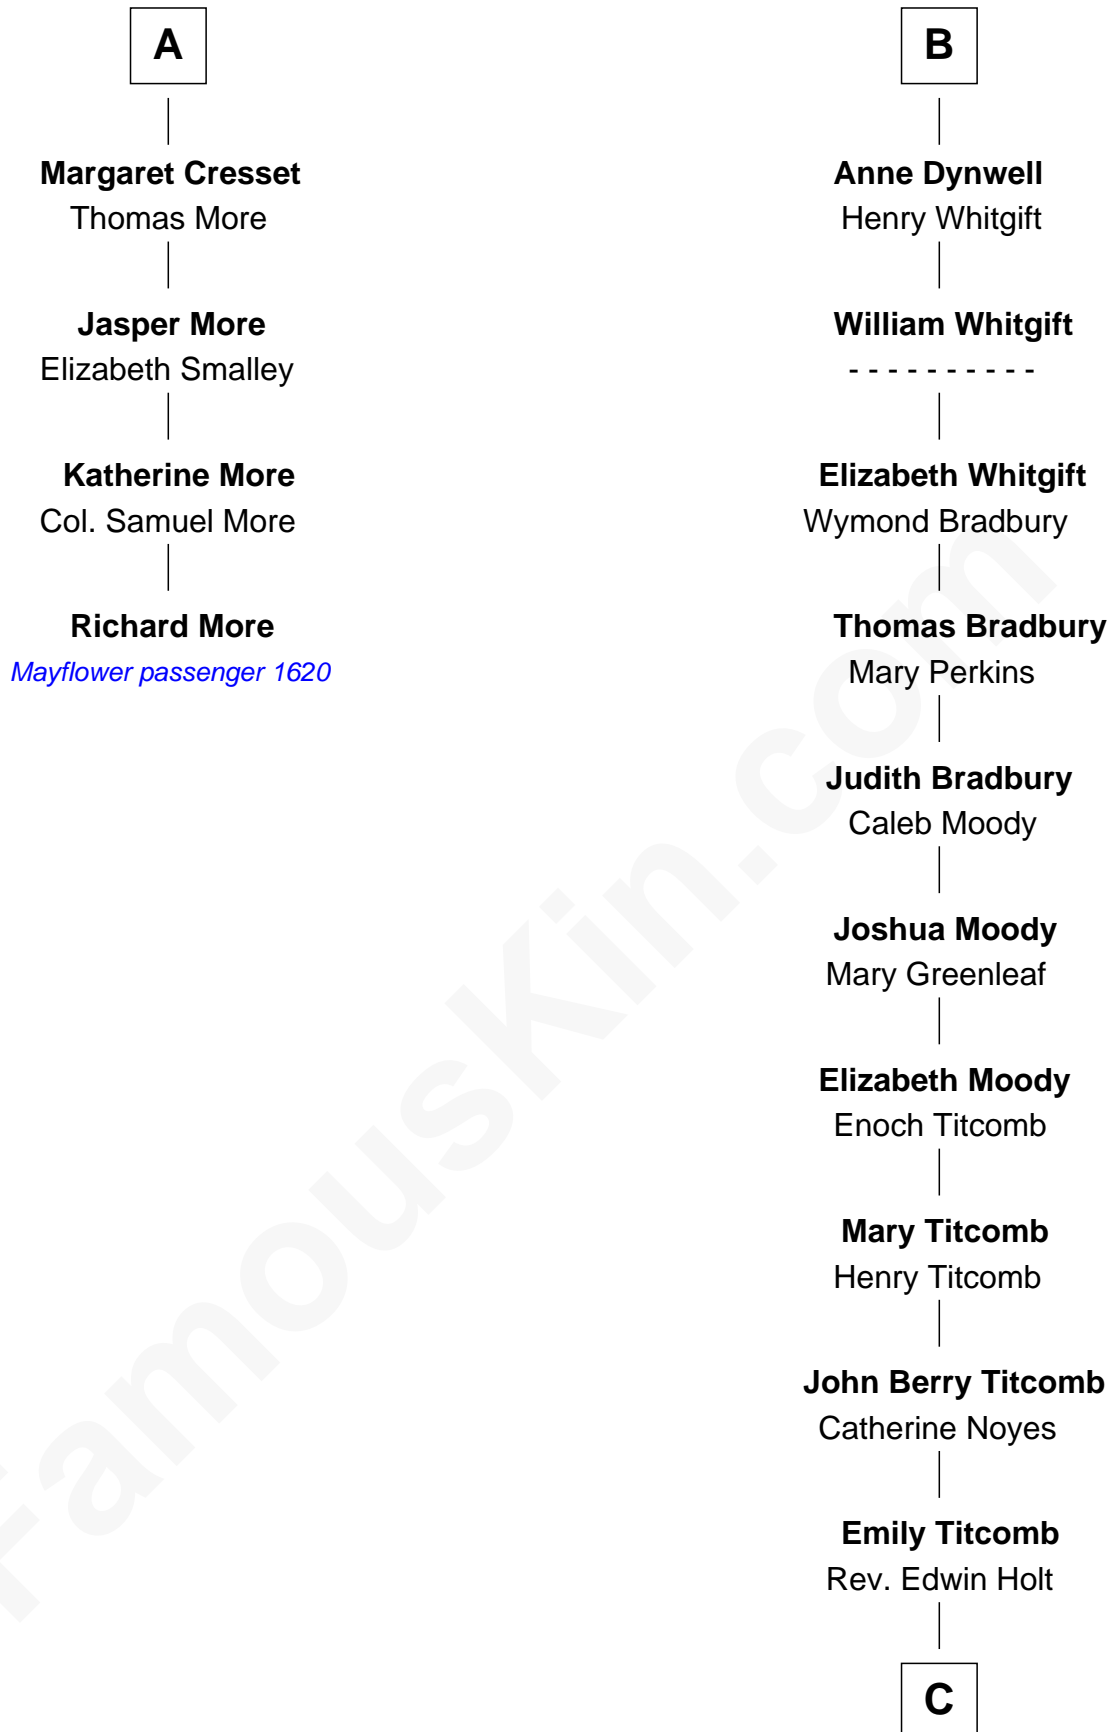

MAYFLOWER

FamousKin.com Relationship Chart of

Richard More

(c1614 - c1696) Mayflower passenger 1620

10th cousin 11 times removed of

Linda Hamilton

TV and Movie Actress

C

Stephen P. Holt
Aurelia Morgan Grimes

Taylor Holt
Frances Kyle

Dr. Richard Huckstep Holt
Mildred Alberta Derby

Barbara Kyle Holt
Dr. Carroll Stanford Hamilton

Linda Hamilton
TV and Movie Actress