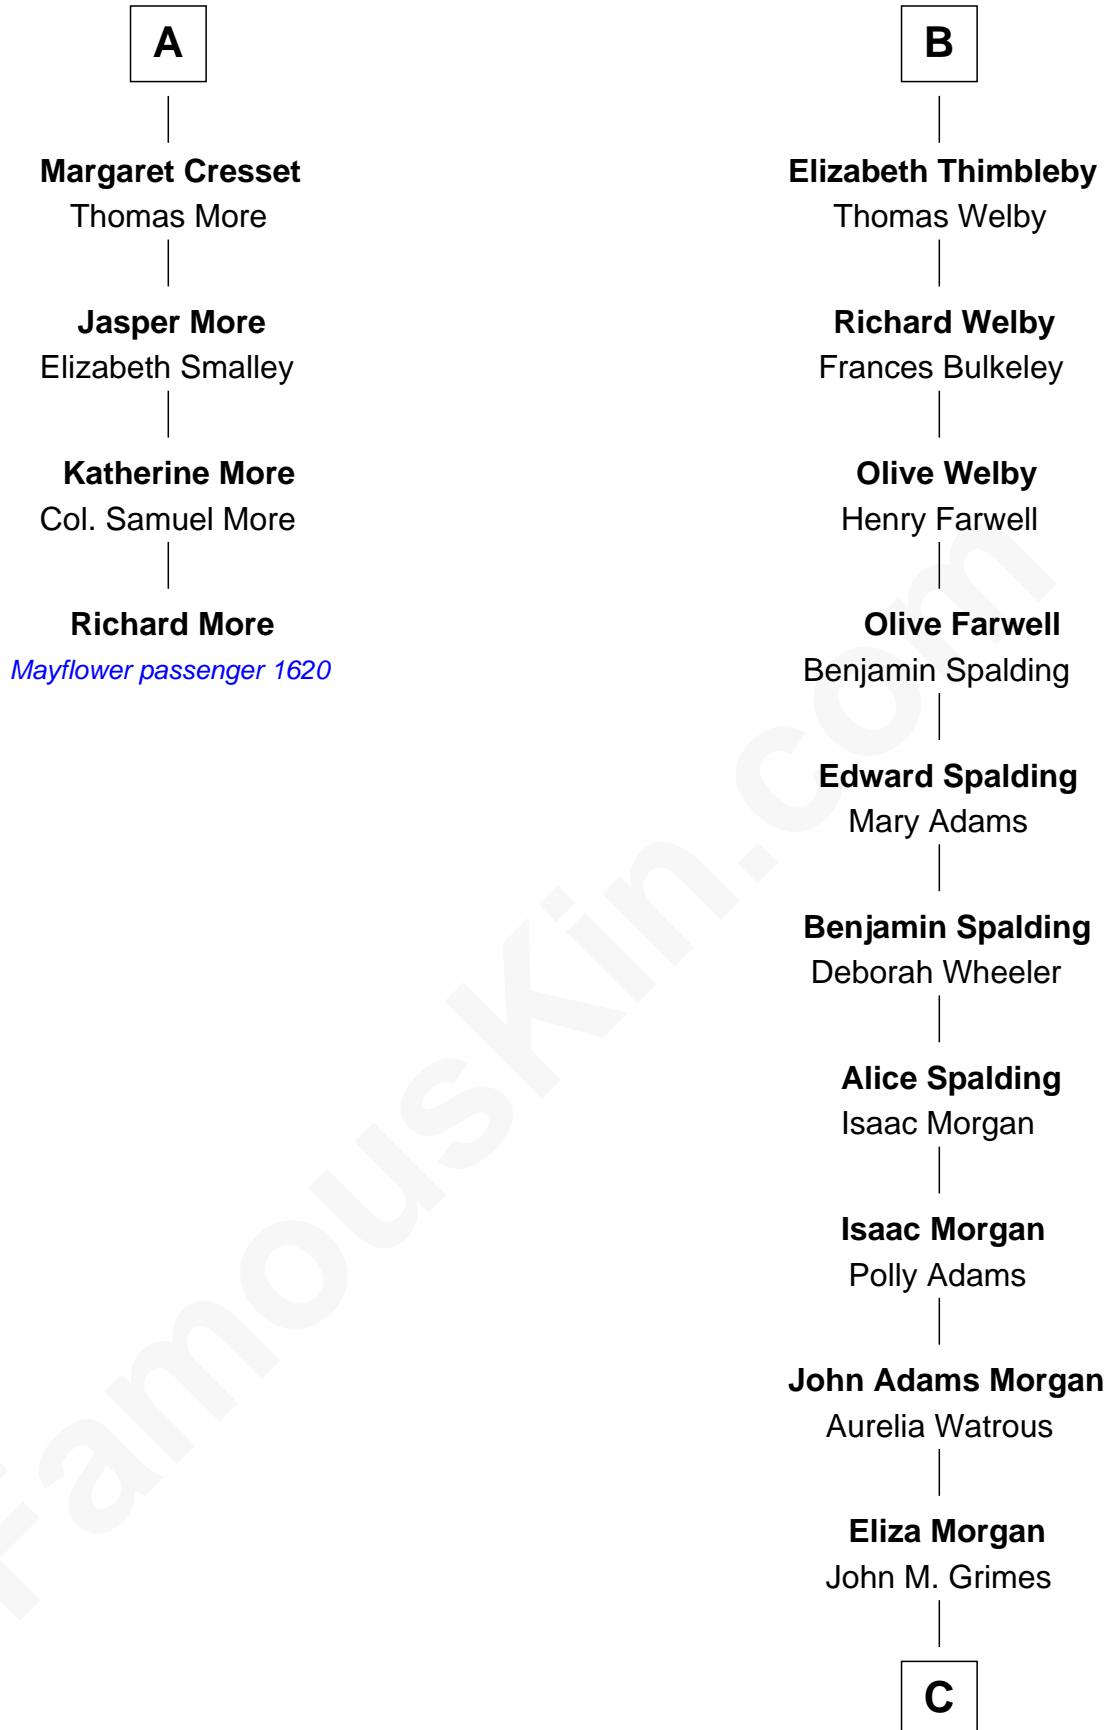

MAYFLOWER

FamousKin.com Relationship Chart of

Richard More

(c1614 - c1696) *Mayflower* passenger 1620

10th cousin 11 times removed of

Linda Hamilton

TV and Movie Actress

Ralph de Stafford

Margaret de Audley

C

Aurelia Morgan Grimes

Stephen P. Holt

Taylor Holt

Frances Kyle

Dr. Richard Huckstep Holt

Mildred Alberta Derby