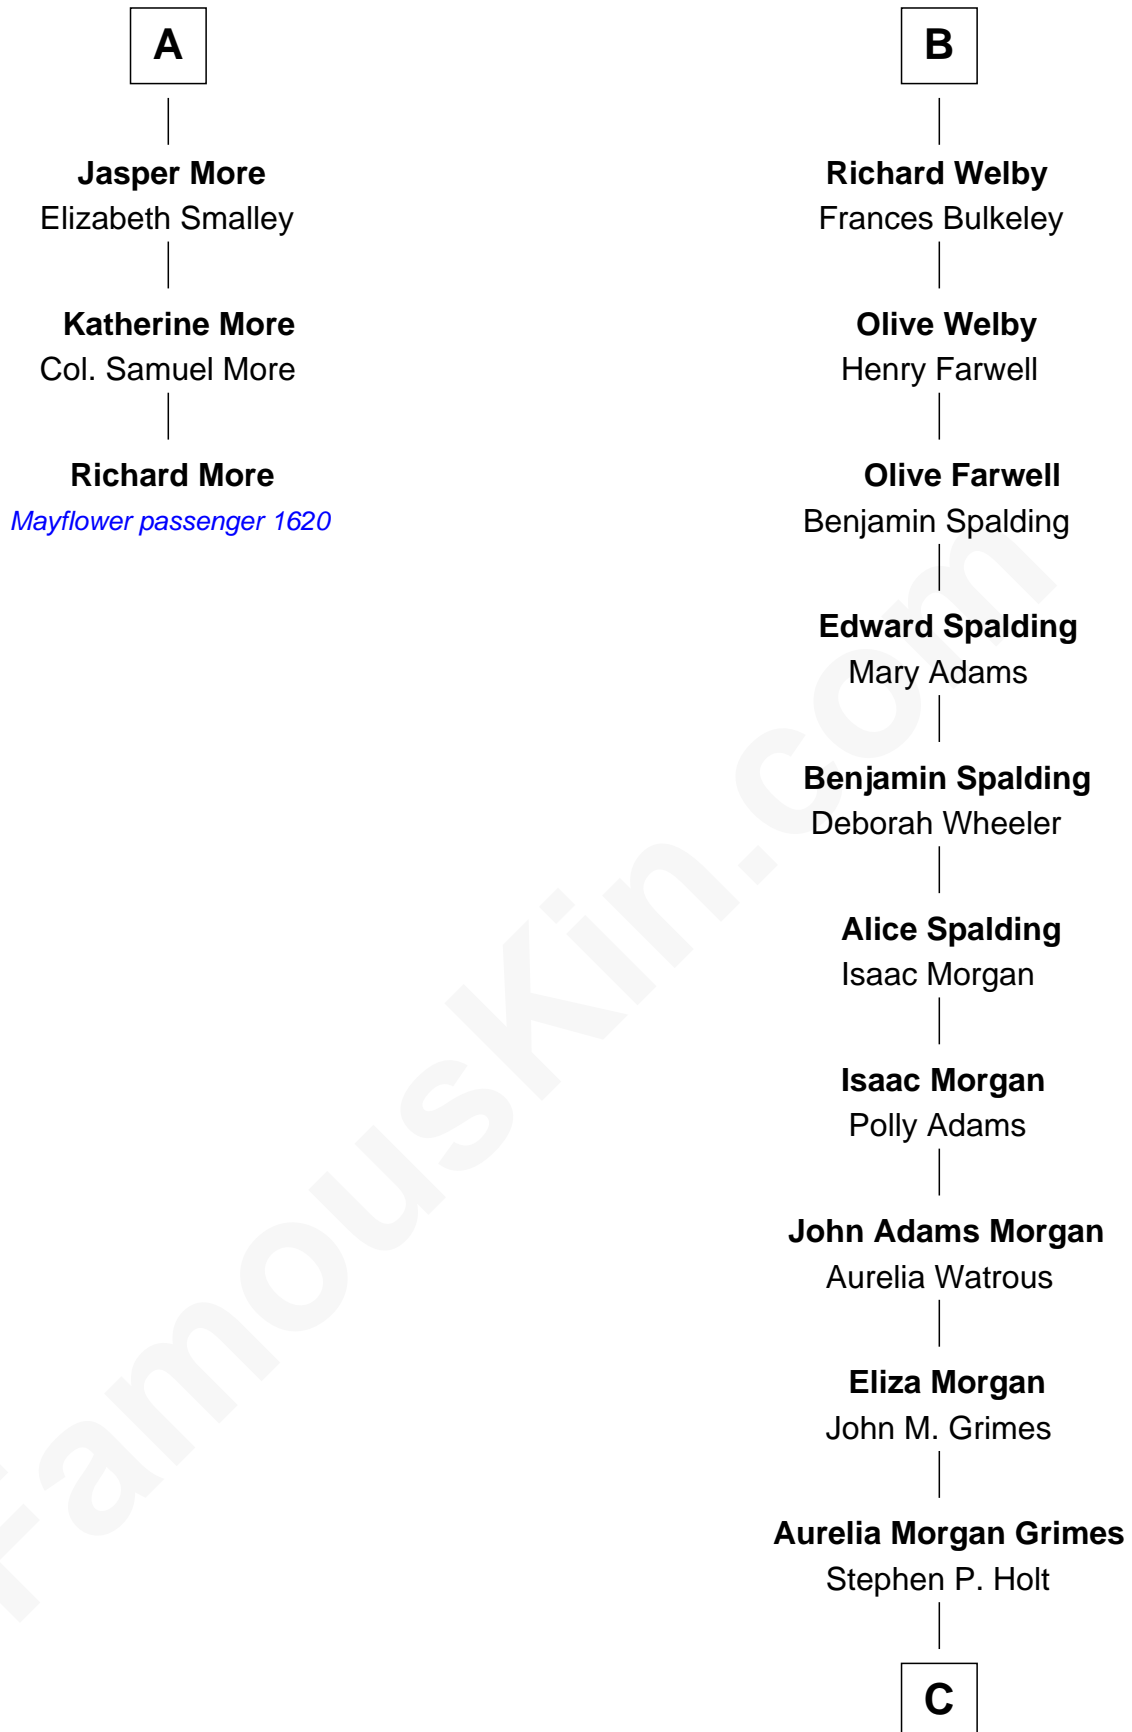

MAYFLOWER

FamousKin.com Relationship Chart of

Richard More

(c1614 - c1696) Mayflower passenger 1620

9th cousin 11 times removed of

Linda Hamilton

TV and Movie Actress

Sir Philip le Despencer

Sir Robert Tyrwhit

Maud Talboys

Katharine Tyrwhit

Sir Richard Thimbleby

Elizabeth Thimbleby

Thomas Welby

B

C

Taylor Holt

Frances Kyle

Dr. Richard Huckstep Holt

Mildred Alberta Derby

Barbara Kyle Holt

Dr. Carroll Stanford Hamilton

Linda Hamilton

TV and Movie Actress