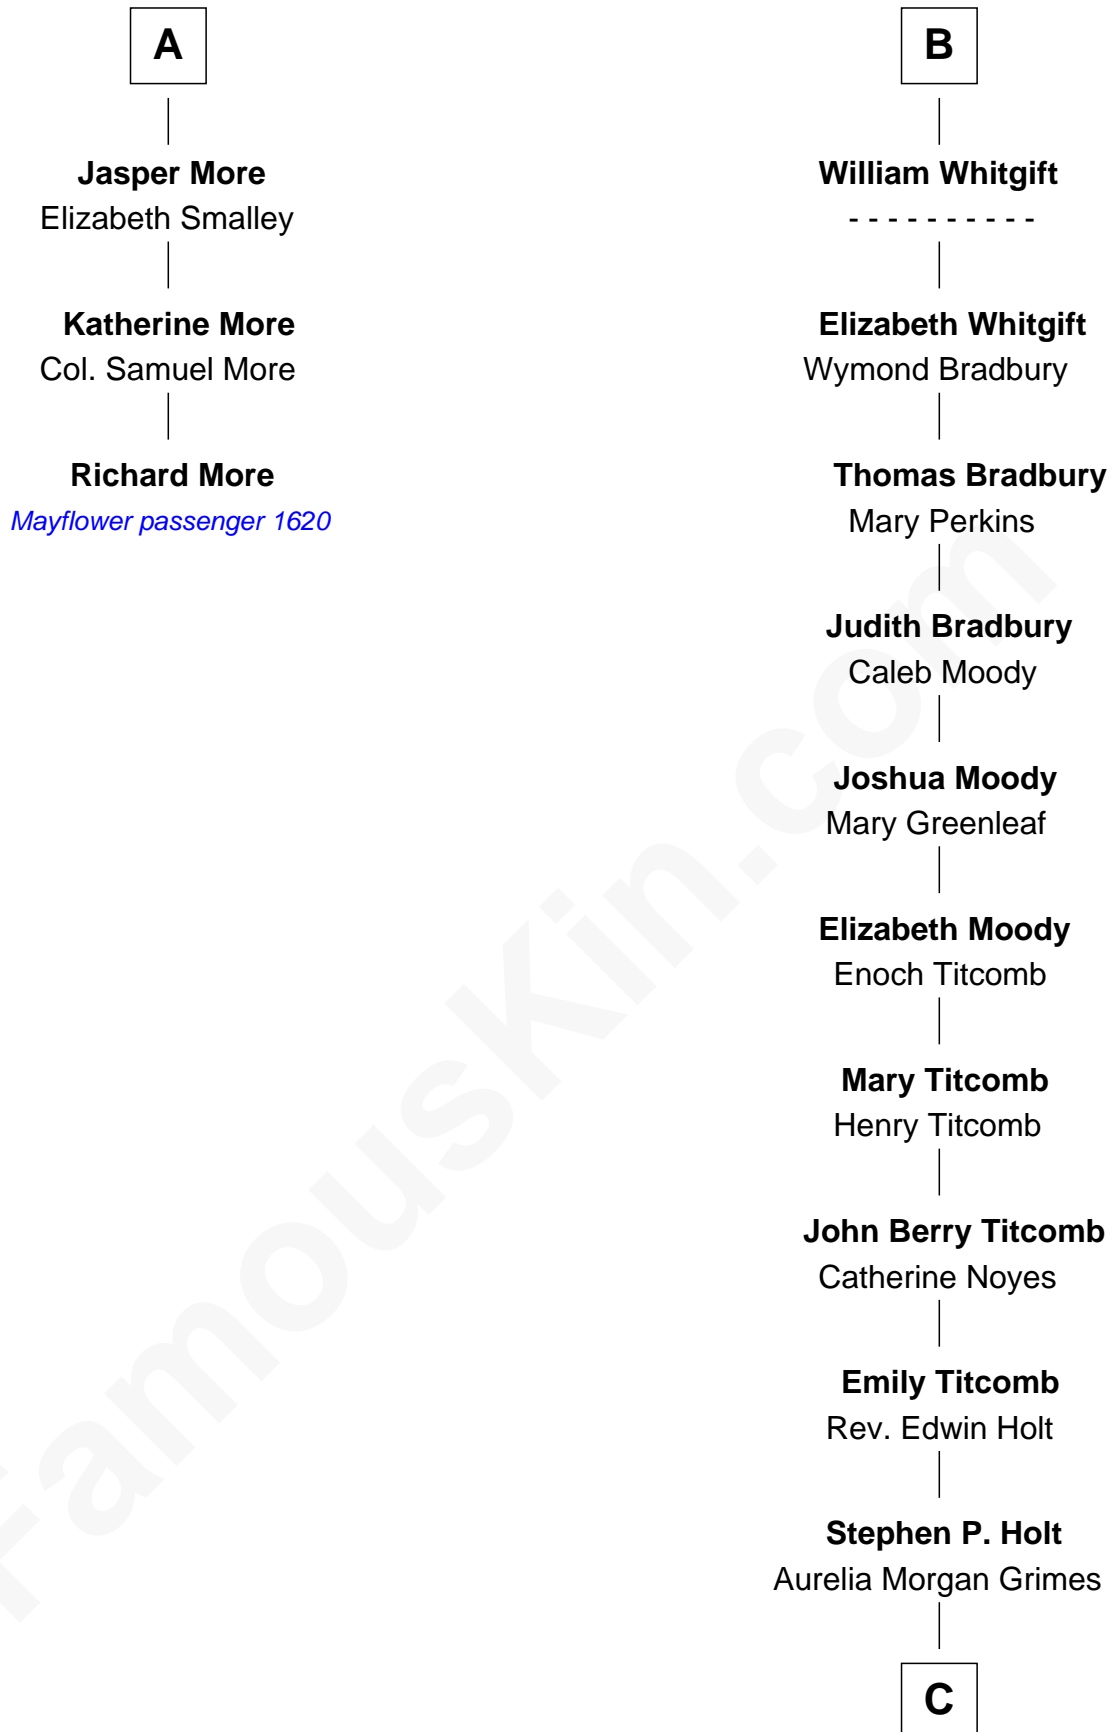

MAYFLOWER

FamousKin.com Relationship Chart of

Richard More

(c1614 - c1696) Mayflower passenger 1620

9th cousin 11 times removed of

Linda Hamilton

TV and Movie Actress

John de Mowbray
Elizabeth de Segrave

C

Taylor Holt

Frances Kyle

Dr. Richard Huckstep Holt

Mildred Alberta Derby

Barbara Kyle Holt

Dr. Carroll Stanford Hamilton

Linda Hamilton