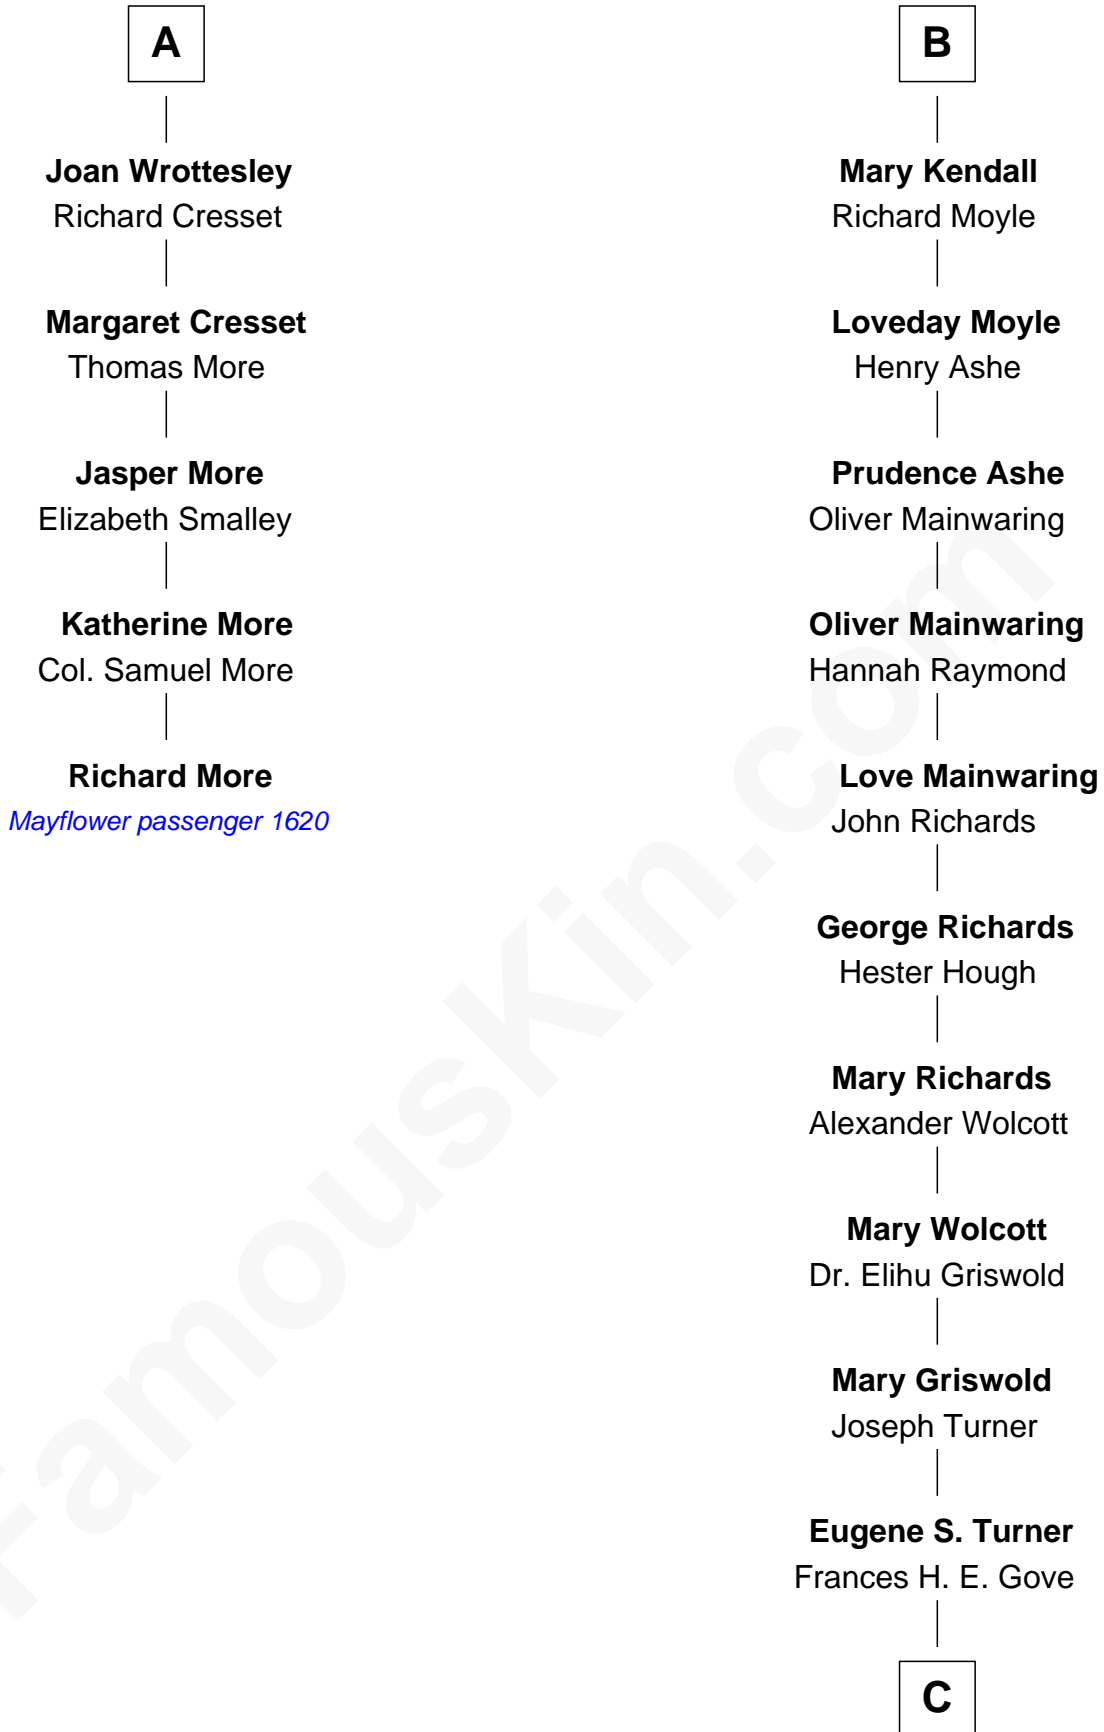

MAYFLOWER

FamousKin.com Relationship Chart of

Richard More

(c1614 - c1696) Mayflower passenger 1620

11th cousin 10 times removed of

Ed Helms

TV and Movie Actor

Edward III, King of England

Philippa of Hainault

C

|
Ione Turner

Walter Harold Wright

|
Inez Emeline Wright

George Pullen Jackson

|
Frances Helen Jackson

Fitzgerald Sale Parker