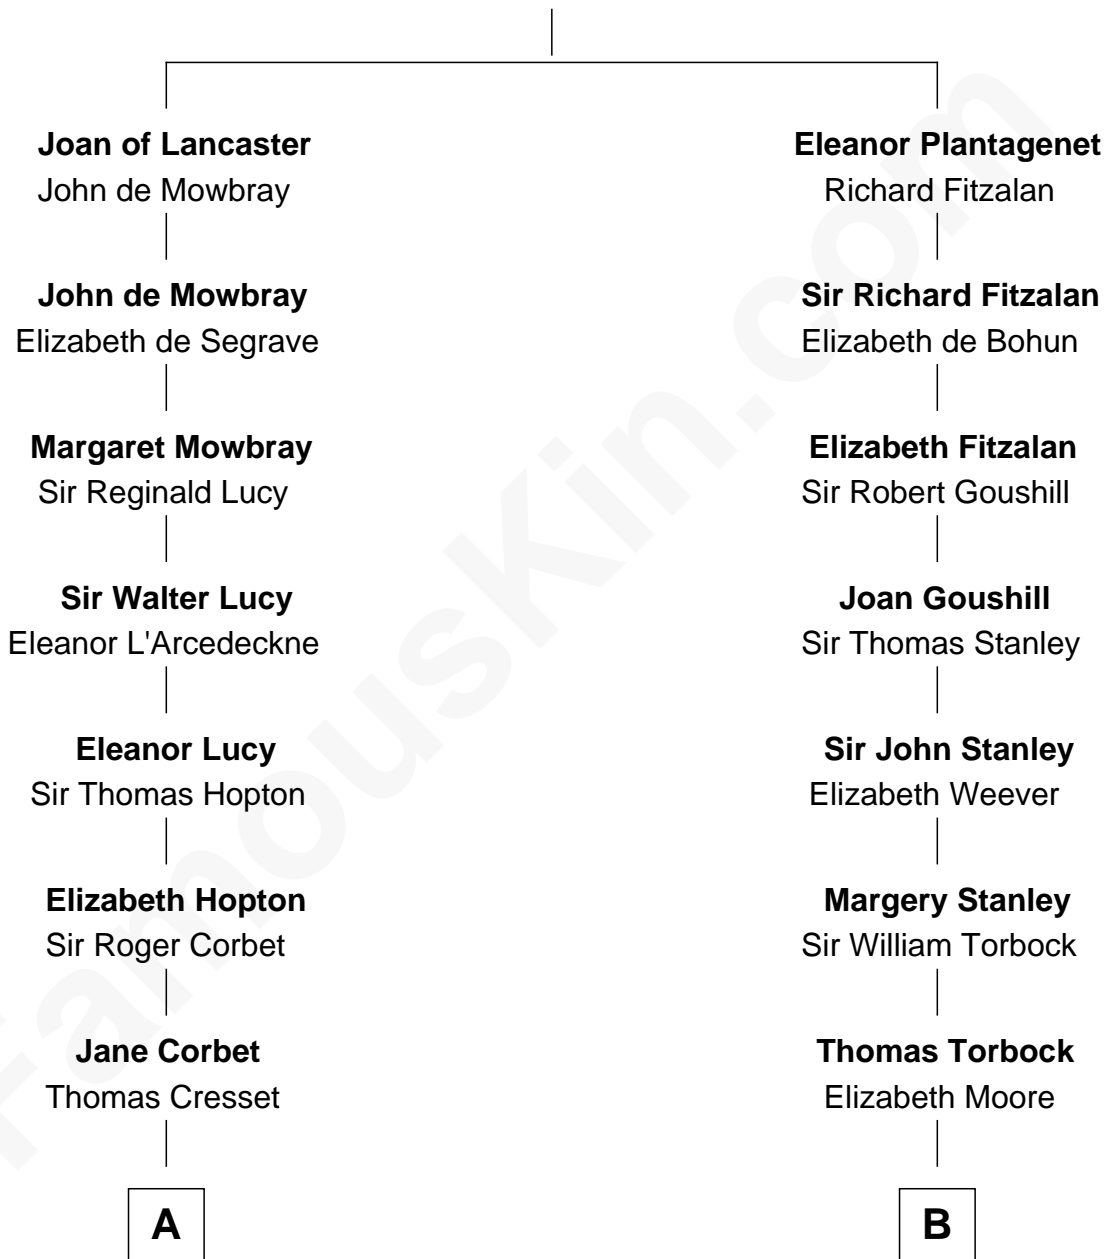

**MAYFLOWER**

# FamousKin.com Relationship Chart of

**Richard More**

*(c1614 - c1696) Mayflower passenger 1620*

**11th cousin 10 times removed of**

**Ed Helms**

*TV and Movie Actor*

**Henry Plantagenet**

Maud de Chaworth

**A**

**Richard Cresset**

Joan Wrottesley

**Margaret Cresset**

Thomas More

**Jasper More**

Elizabeth Smalley

**Katherine More**