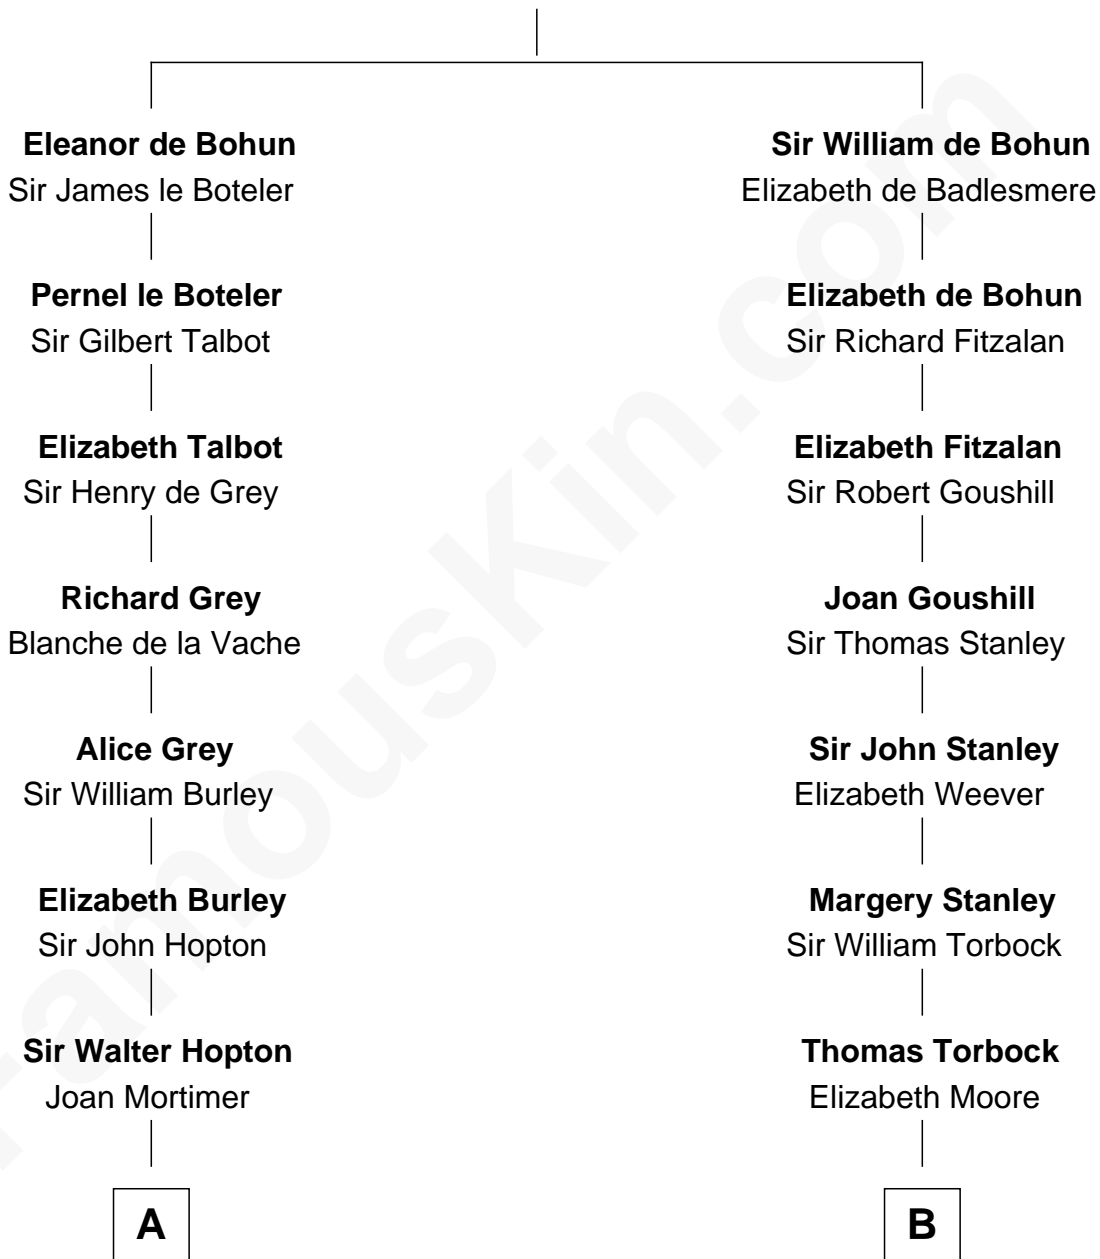

**MAYFLOWER**

# FamousKin.com Relationship Chart of

**Richard More**

(c1614 - c1696) *Mayflower passenger 1620*

14th cousin 7 times removed of

**Ed Helms**

*TV and Movie Actor*

**Humphrey de Bohun**

Elizabeth Plantagenet

**C**

|  
**Ione Turner**

Walter Harold Wright

|  
**Inez Emeline Wright**

George Pullen Jackson

|  
**Frances Helen Jackson**

Fitzgerald Sale Parker

|  
**Pamela Ann Parker**