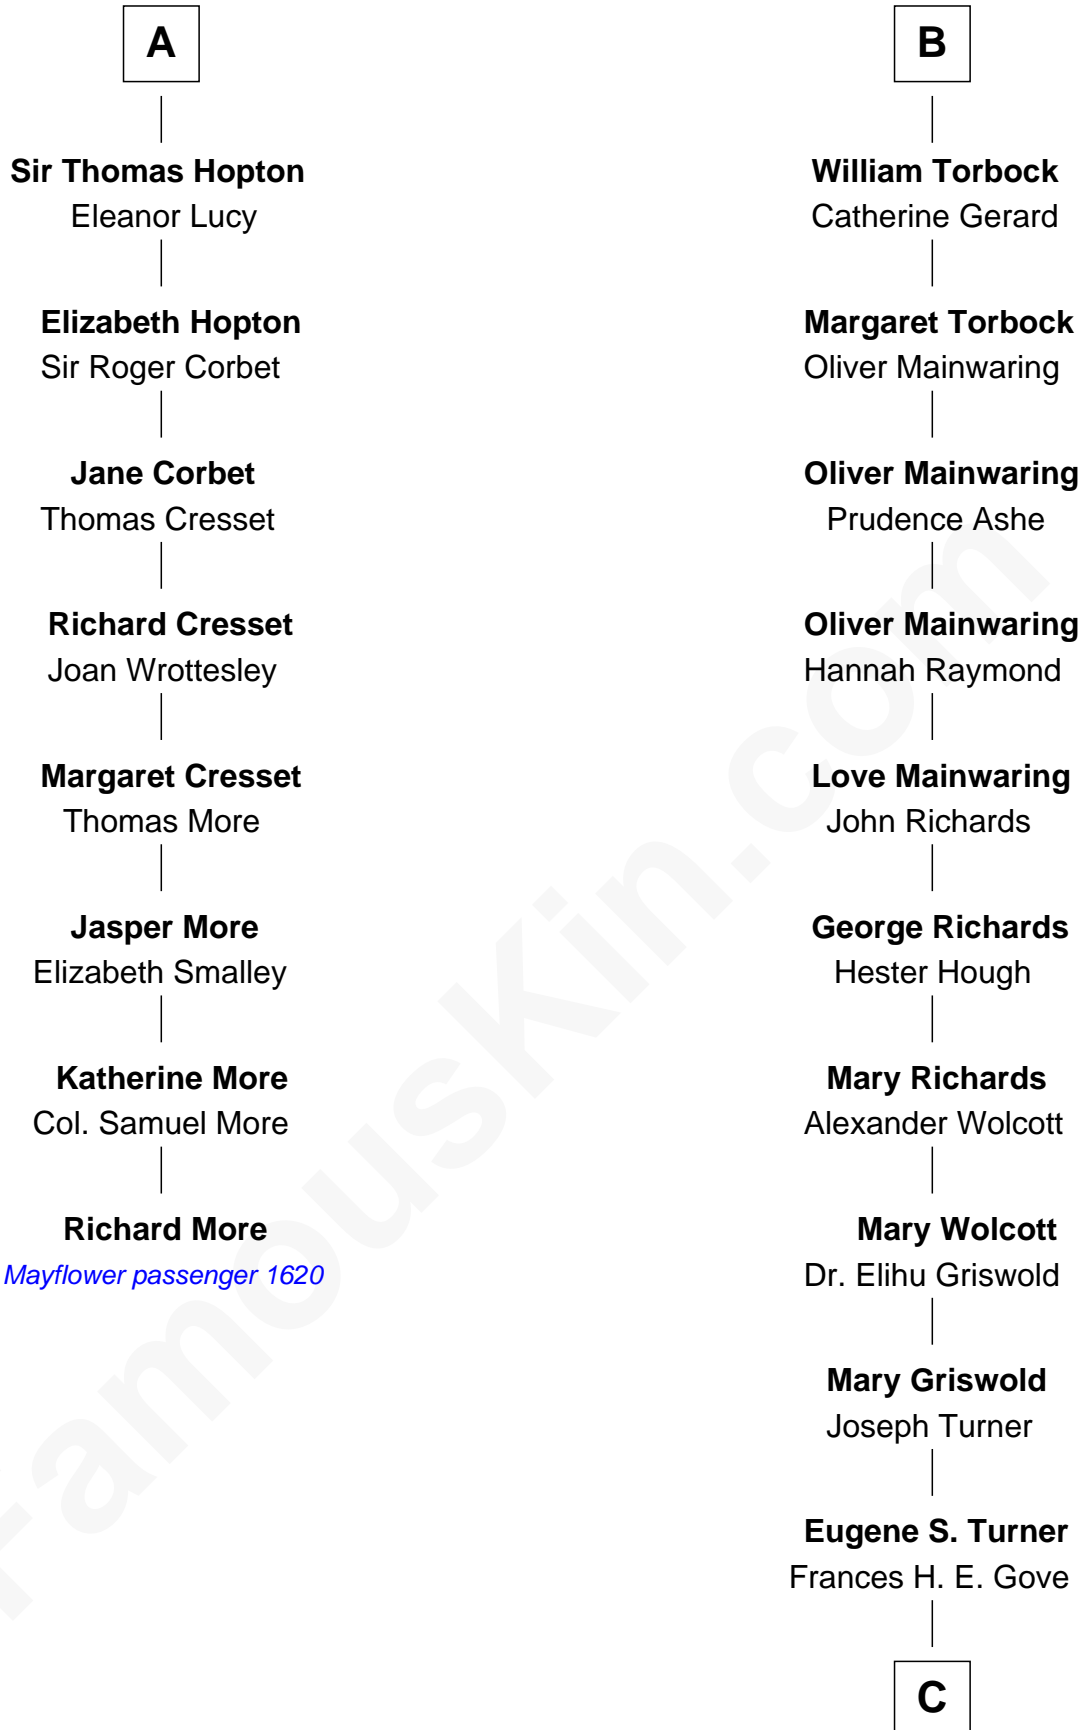

**MAYFLOWER**

# FamousKin.com Relationship Chart of

**Richard More**

(c1614 - c1696) *Mayflower passenger 1620*

14th cousin 7 times removed of

**Ed Helms**

*TV and Movie Actor*

**Humphrey de Bohun**

Elizabeth Plantagenet

**C**

|  
**Ione Turner**

Walter Harold Wright

|  
**Inez Emeline Wright**

George Pullen Jackson

|  
**Frances Helen Jackson**

Fitzgerald Sale Parker

|  
**Pamela Ann Parker**