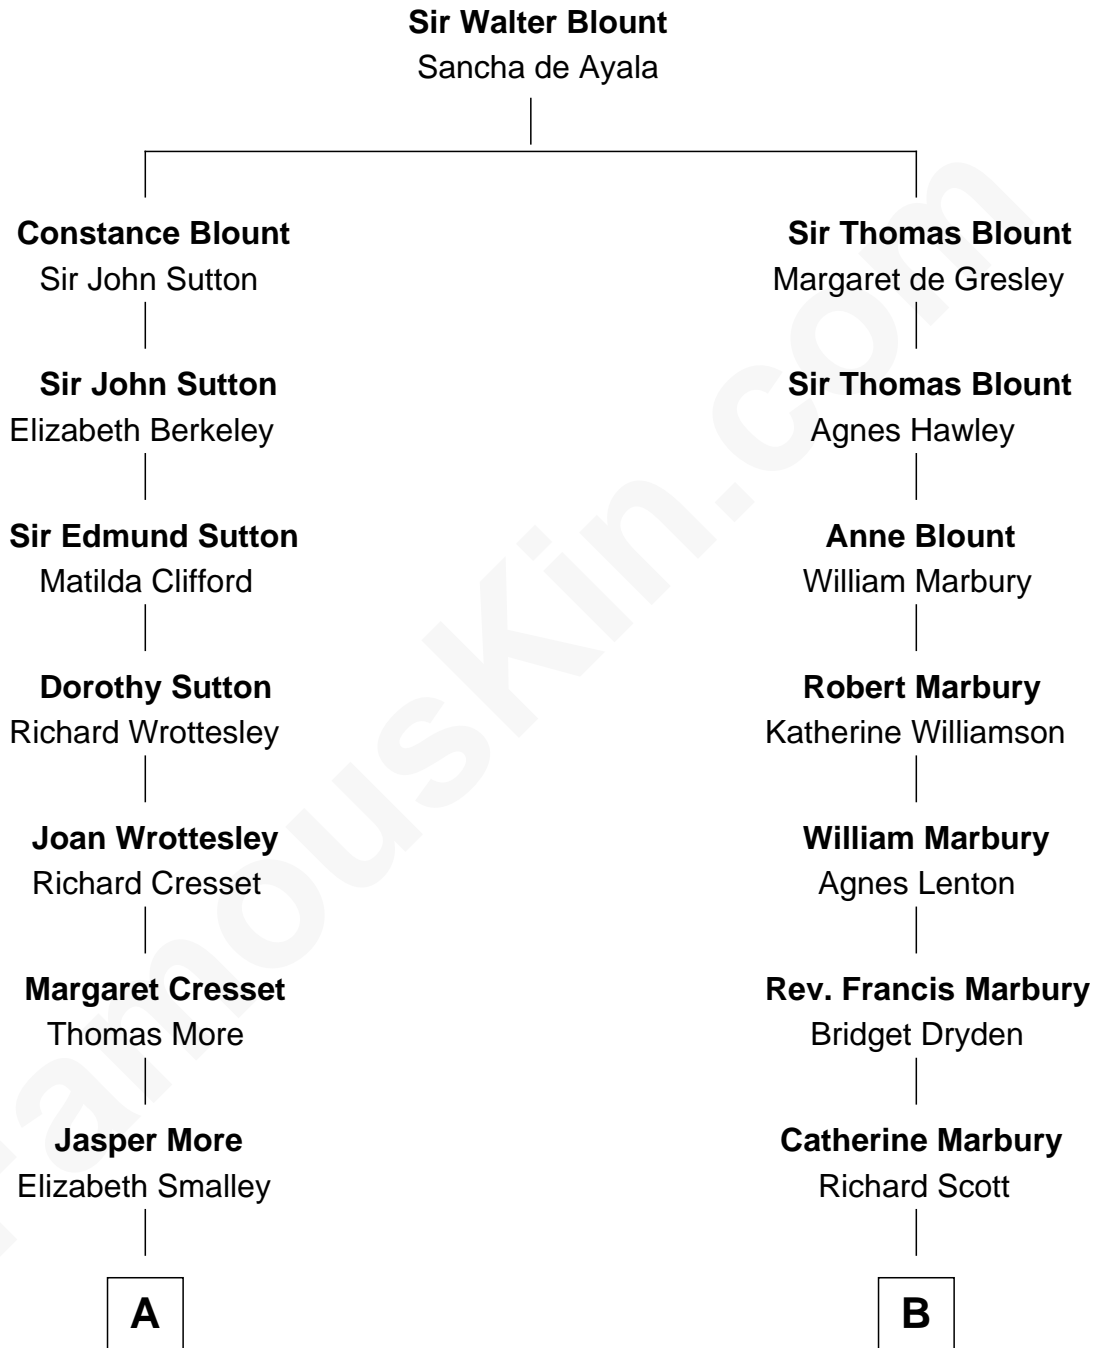

MAYFLOWER

FamousKin.com Relationship Chart of **Richard More**

(c1614 - c1696) Mayflower passenger 1620

8th cousin 5 times removed of

Joseph Wharton

Founder of the Wharton School of Business

A

Katherine More
Col. Samuel More

Richard More
Mayflower passenger 1620

B

Hannah Scott
Gov. Walter Clarke

Hannah Clarke
Thomas Rodman

Samuel Rodman
Mary Willett

Thomas Rodman
Mary Borden

Hannah Rodman
Samuel Rowland Fisher

Deborah Fisher
William Wharton