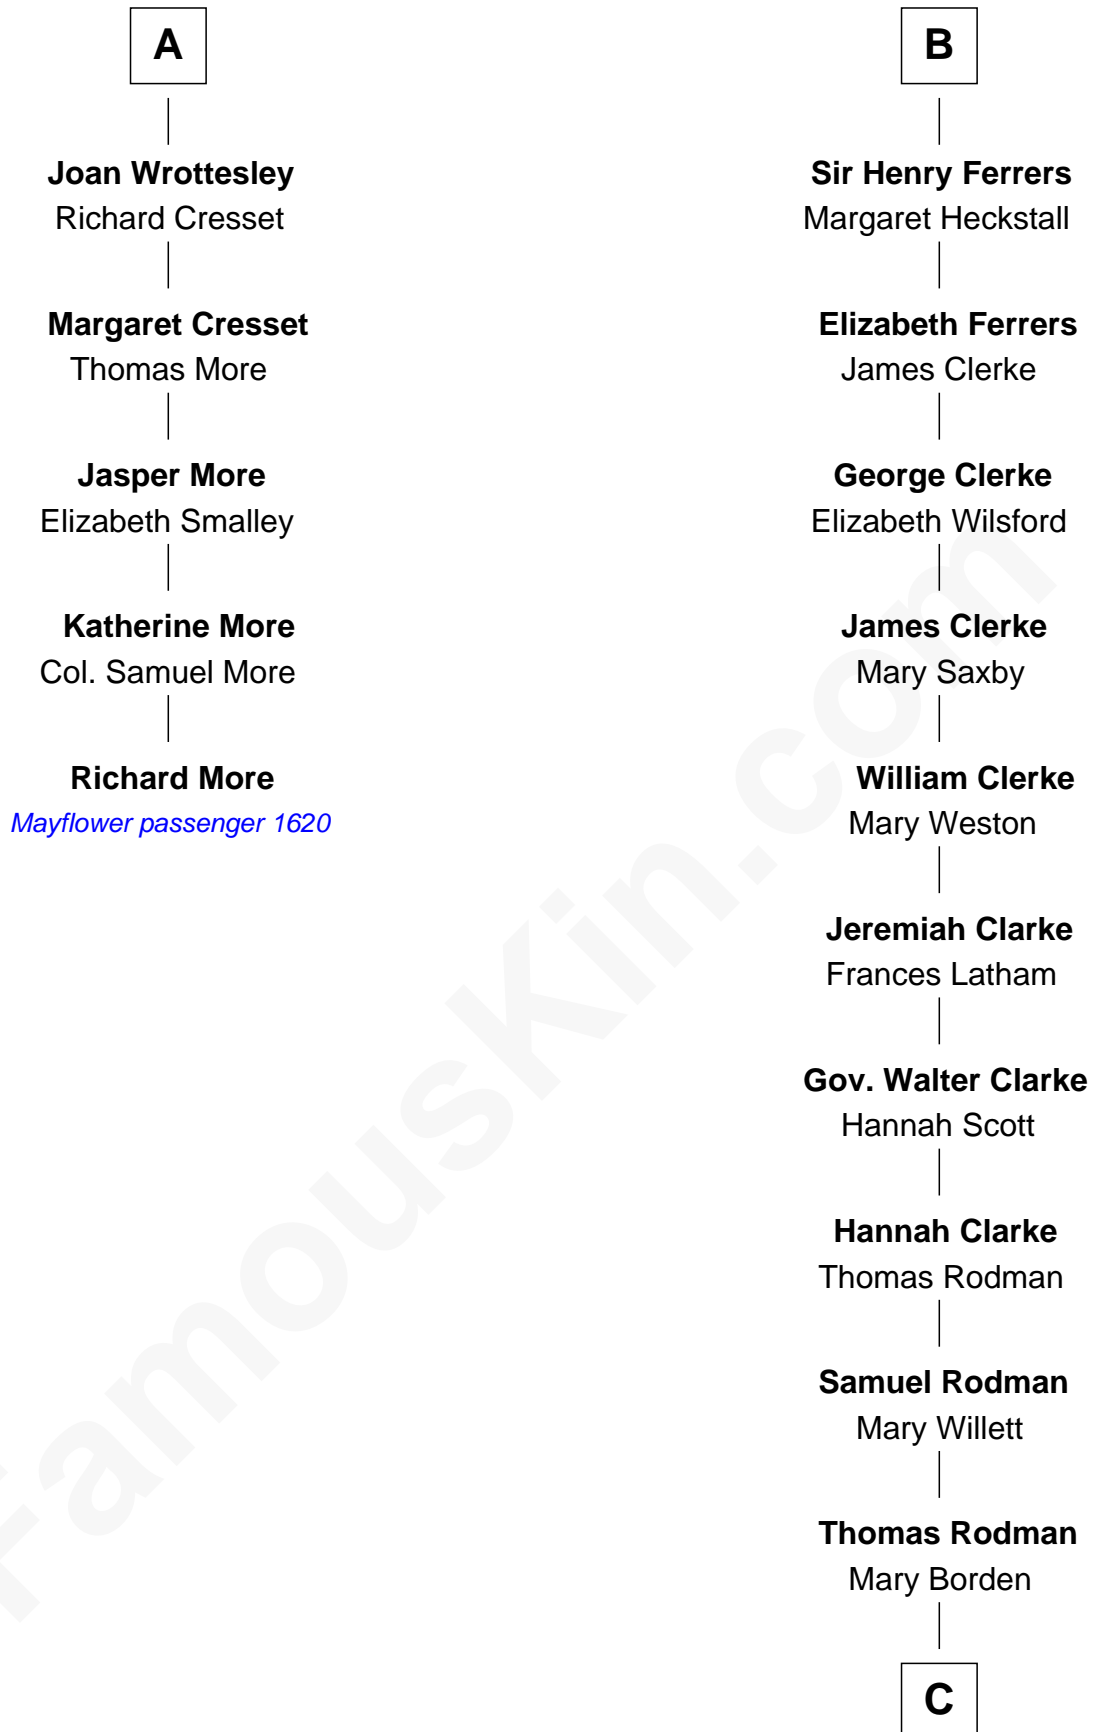

MAYFLOWER

FamousKin.com Relationship Chart of

Richard More

(c1614 - c1696) Mayflower passenger 1620

11th cousin 8 times removed of

Joseph Wharton

Founder of the Wharton School of Business

Sir William de Ferrers

Margaret de Quincy

Joan de Ferrers
Sir Thomas de Berkeley

Sir Maurice de Berkeley
Eve la Zouche

Thomas de Berkeley
Katherine de Clyvedon

Sir John Berkeley
Elizabeth Betteshorne

Elizabeth Berkeley
Sir John Sutton

Sir Edmund Sutton
Matilda Clifford

Dorothy Sutton
Richard Wrottesley

A

Sir William de Ferrers
Anne Duward

Sir William de Ferrers
de Segrave

Henry de Ferrers
Isabel de Verdun

Sir William de Ferrers
Margaret de Ufford

Sir Henry de Ferrers
Joan de Poynings

Sir William Ferrers
Philippa Clifford

Sir Thomas Ferrers
Elizabeth Freville

B

C

Hannah Rodman
Samuel Rowland Fisher

Deborah Fisher
William Wharton

Joseph Wharton
Founder, Wharton School of Business