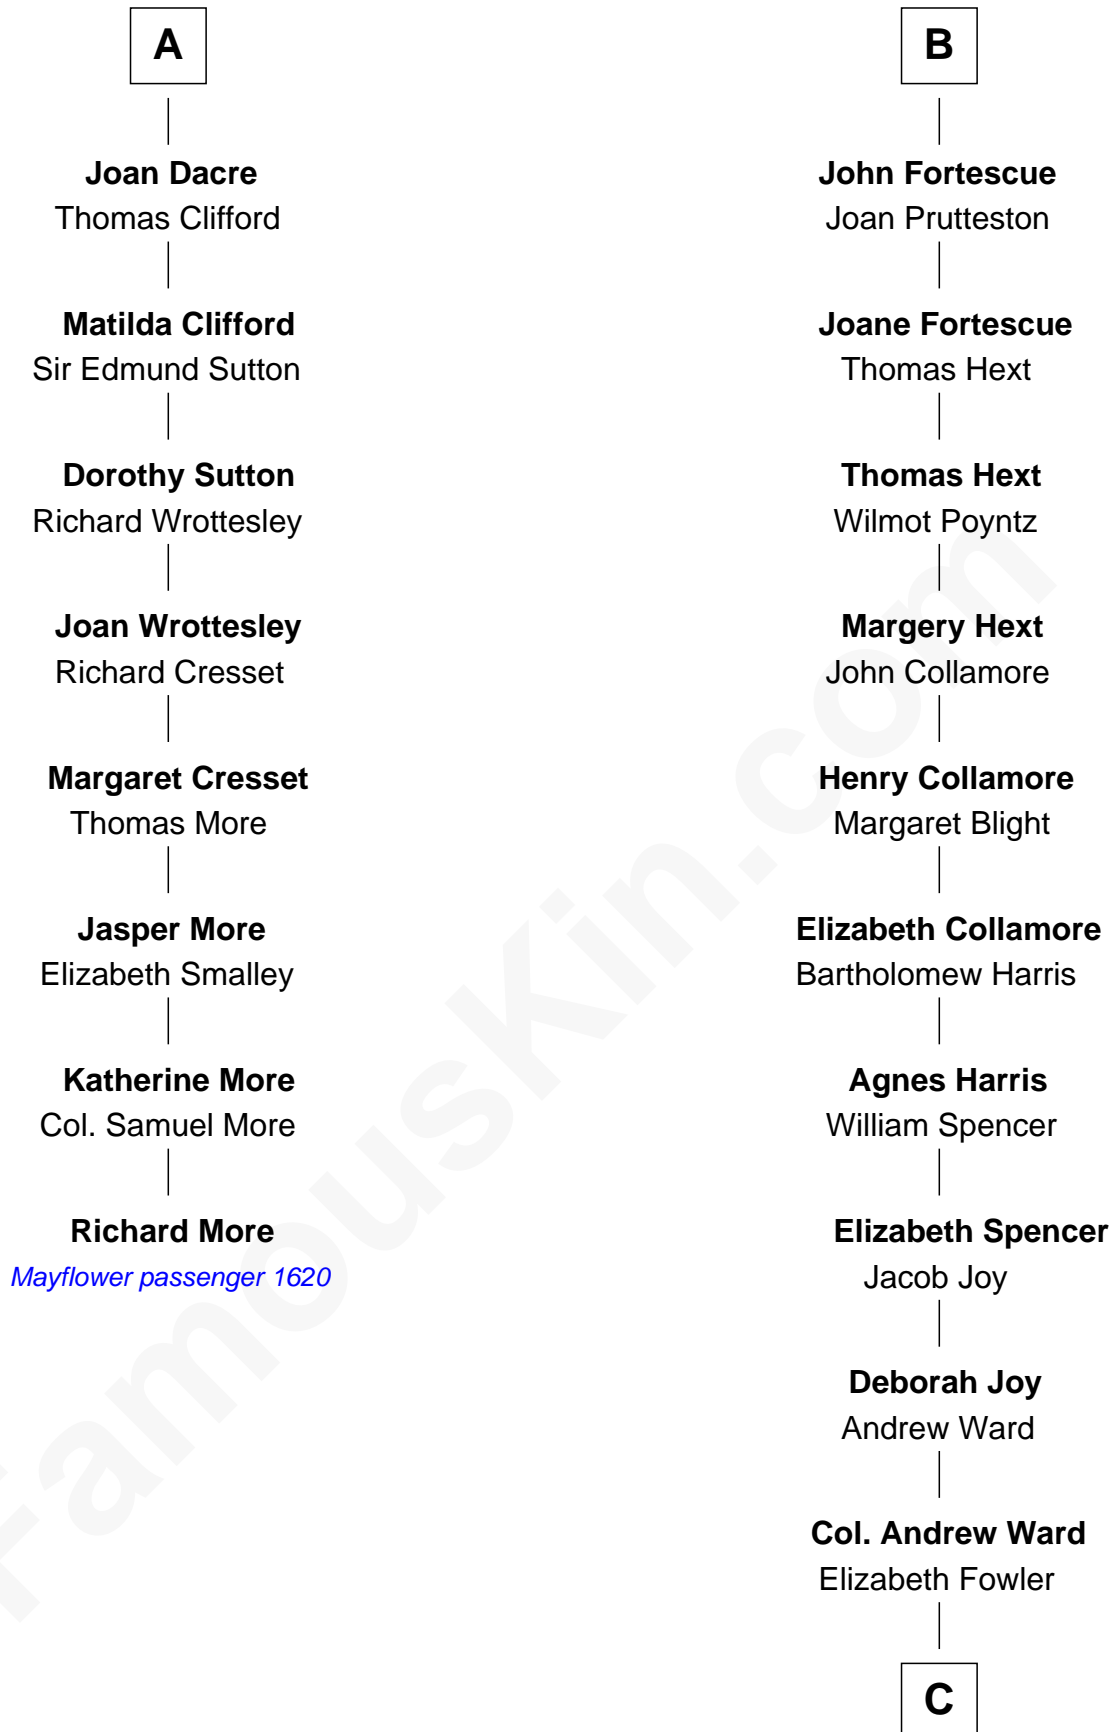

MAYFLOWER

FamousKin.com Relationship Chart of Richard More

(c1614 - c1696) Mayflower passenger 1620

14th cousin 6 times removed of

Harriet Beecher Stowe

Author of Uncle Tom's Cabin

Sir Geoffrey FitzPiers

Aveline de Clare

C

Andrew Ward
Diana Hubbard

Roxana Ward
Eli Foote

Roxana Foote
Rev. Dr. Lyman Beecher

Harriet Beecher Stowe
Author of Uncle Tom?s Cabin

FamousKin.com