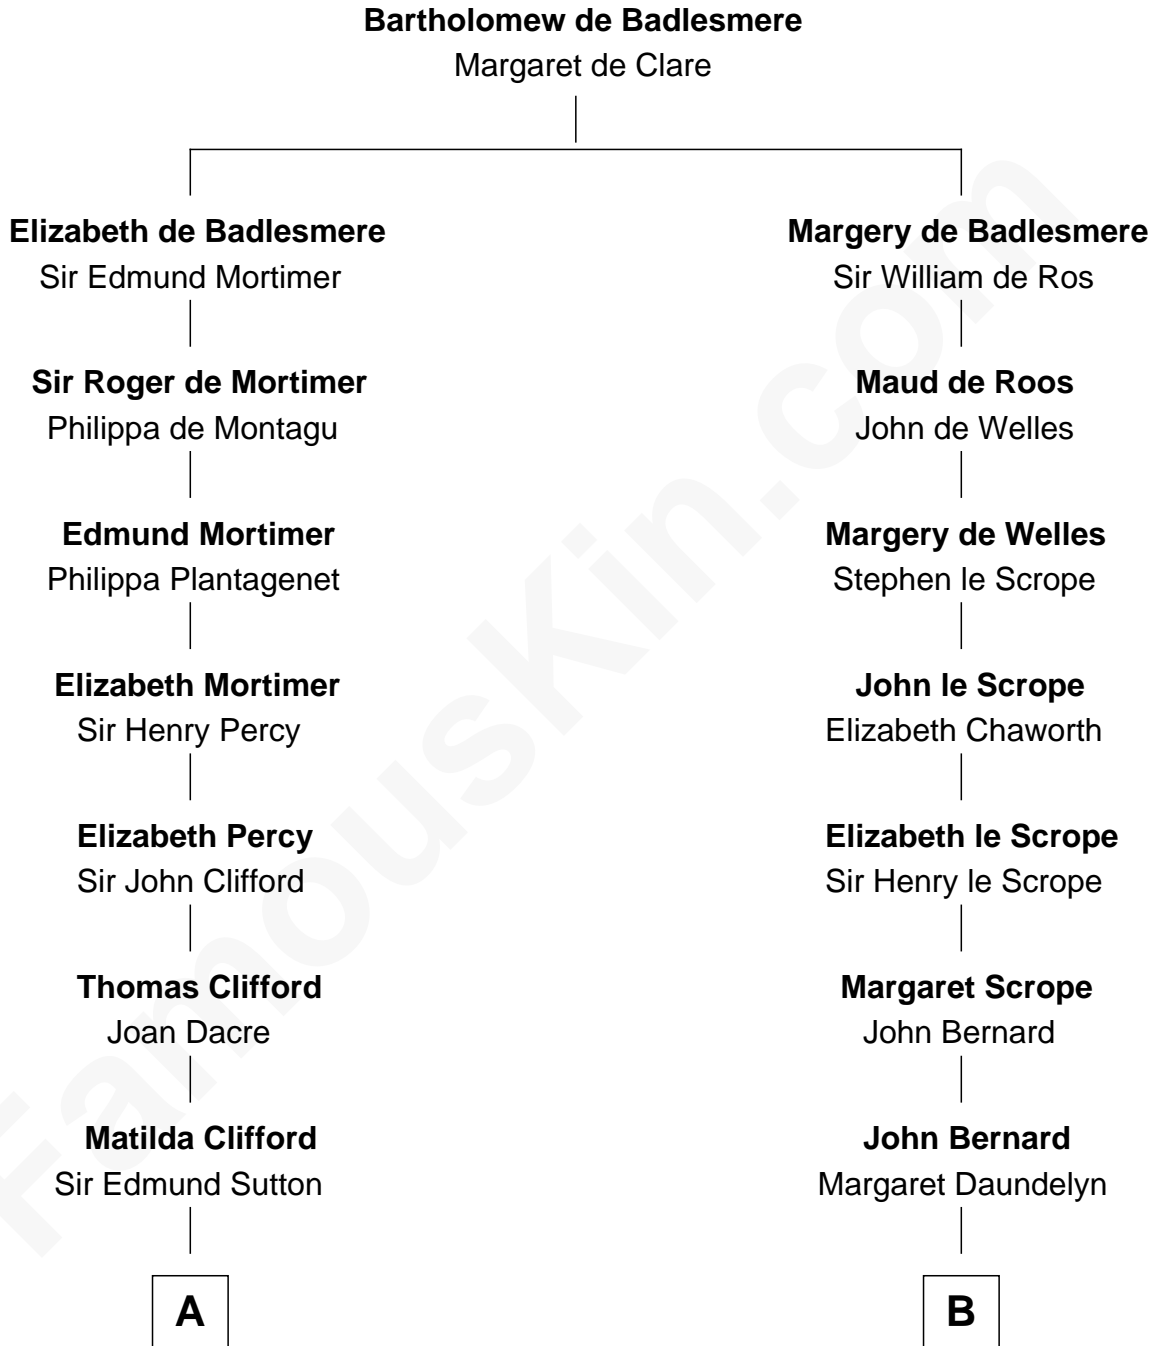

MAYFLOWER

FamousKin.com Relationship Chart of Richard More

(c1614 - c1696) Mayflower passenger 1620

12th cousin 2 times removed of

Benjamin Harrison V

Signer of the Declaration of Independence

A

Dorothy Sutton
Richard Wrottesley

Joan Wrottesley
Richard Cresset

Margaret Cresset
Thomas More

Jasper More
Elizabeth Smalley

Katherine More
Col. Samuel More

Richard More
Mayflower passenger 1620

B

John Bernard
Cecily Muscote

Francis Bernard
Alice Hazlewood

Elizabeth Bernard
Thomas Harrison

Benjamin Harrison
Mary - - - - -

Benjamin Harrison
Hannah Churchill

Benjamin Harrison
Elizabeth Burwell

Benjamin Harrison
Anne Carter

Benjamin Harrison V
Signer of Declaration of Independence