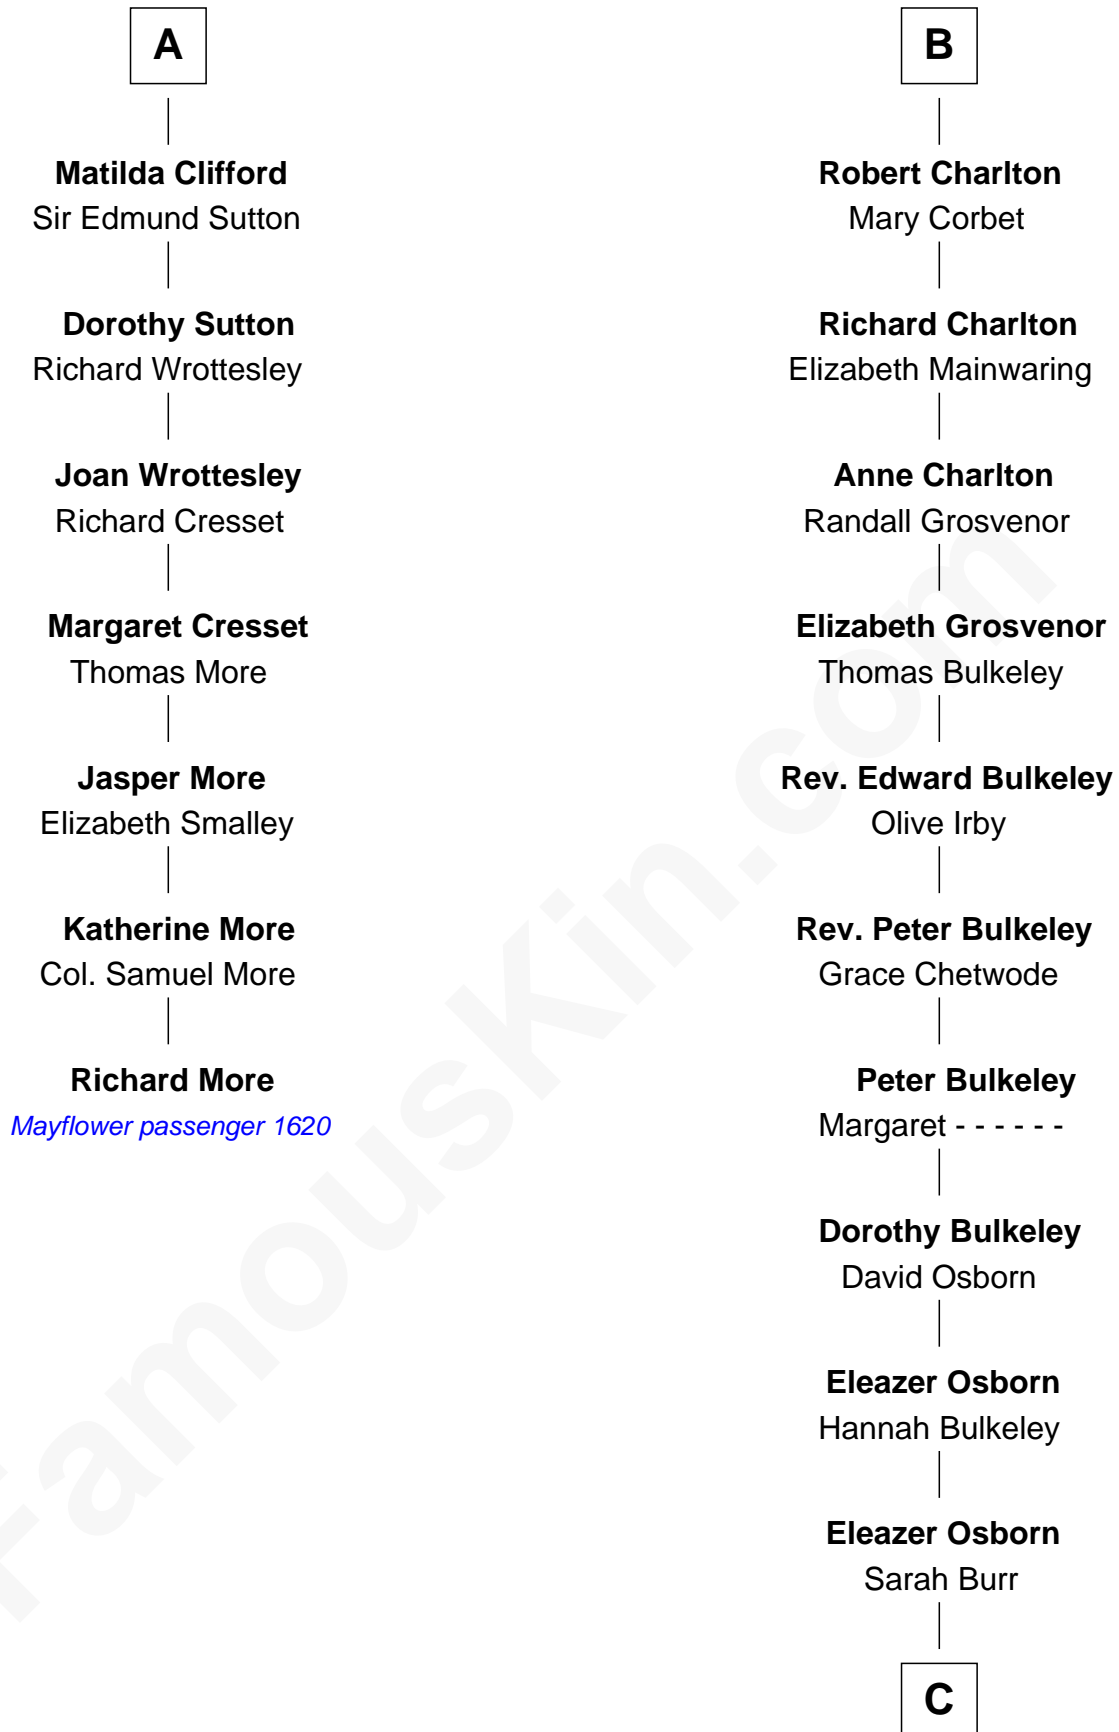

**MAYFLOWER**

# FamousKin.com Relationship Chart of Richard More

(c1614 - c1696) Mayflower passenger 1620

13th cousin 6 times removed of

**Jay Gould**

American Railroad "Robber Baron"

**Alan la Zouche**

Ellen de Quincy

**C**

—  
**Anna Osborn**  
Abraham Gould

—  
**John Burr Gould**  
Mary More

—  
**Jay Gould**  
*"Robber Baron"*

FamousKin.com