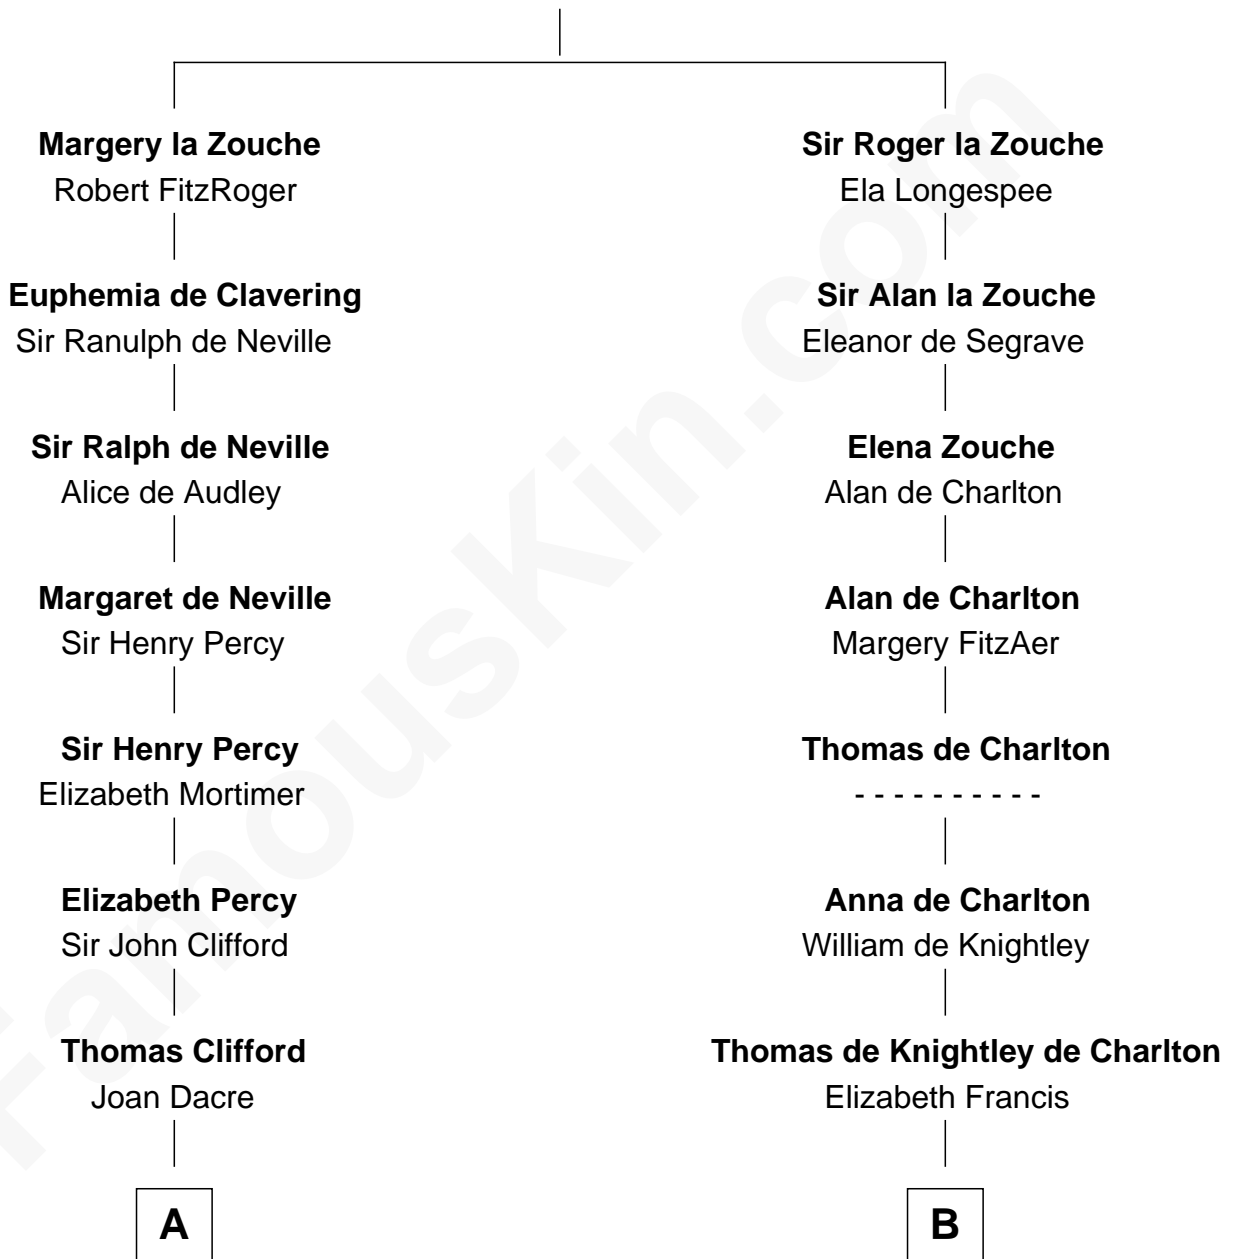

**MAYFLOWER**

# FamousKin.com Relationship Chart of Richard More

(c1614 - c1696) Mayflower passenger 1620

13th cousin 6 times removed of

**Jay Gould**

American Railroad "Robber Baron"

**Alan la Zouche**

Ellen de Quincy

**C**

—  
**Anna Osborn**  
Abraham Gould

—  
**John Burr Gould**  
Mary More

—  
**Jay Gould**  
*"Robber Baron"*

FamousKin.com