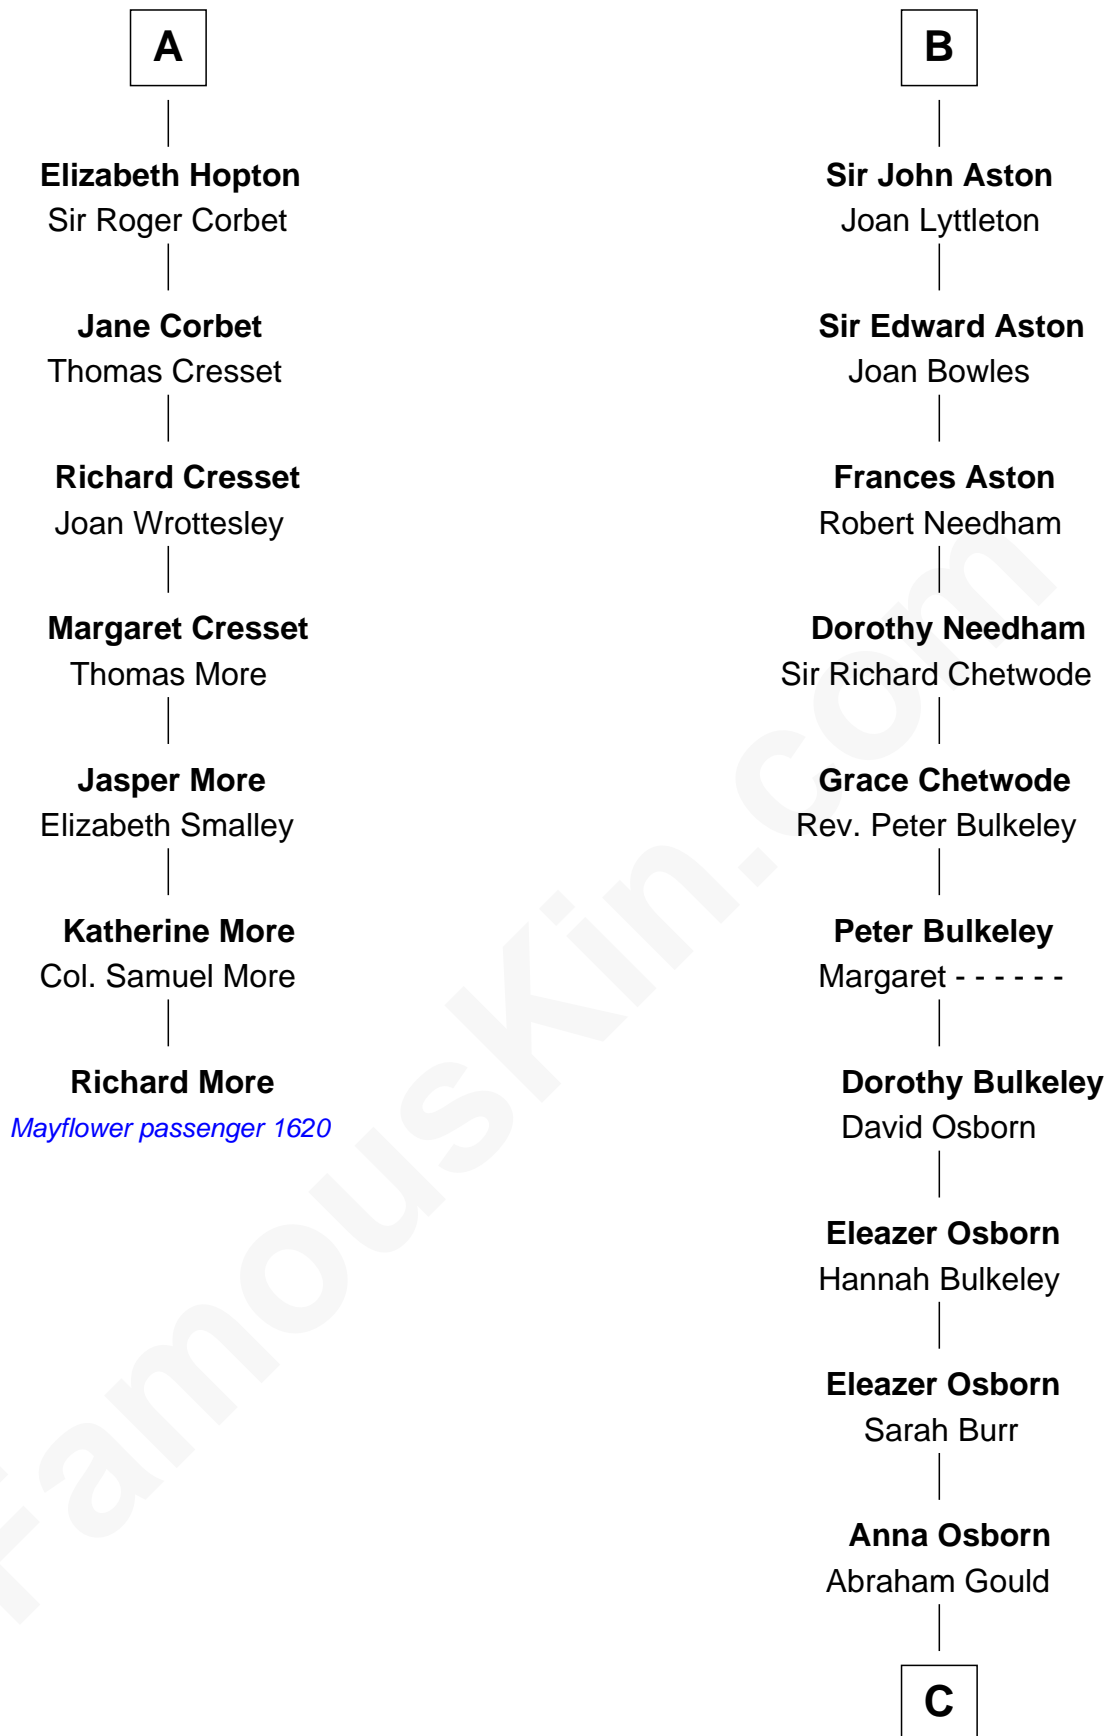

MAYFLOWER

FamousKin.com Relationship Chart of

Richard More

(c1614 - c1696) Mayflower passenger 1620

13th cousin 5 times removed of

Jay Gould

American Railroad "Robber Baron"

John de Botetourte

Maud FitzThomas

FamousKin.com