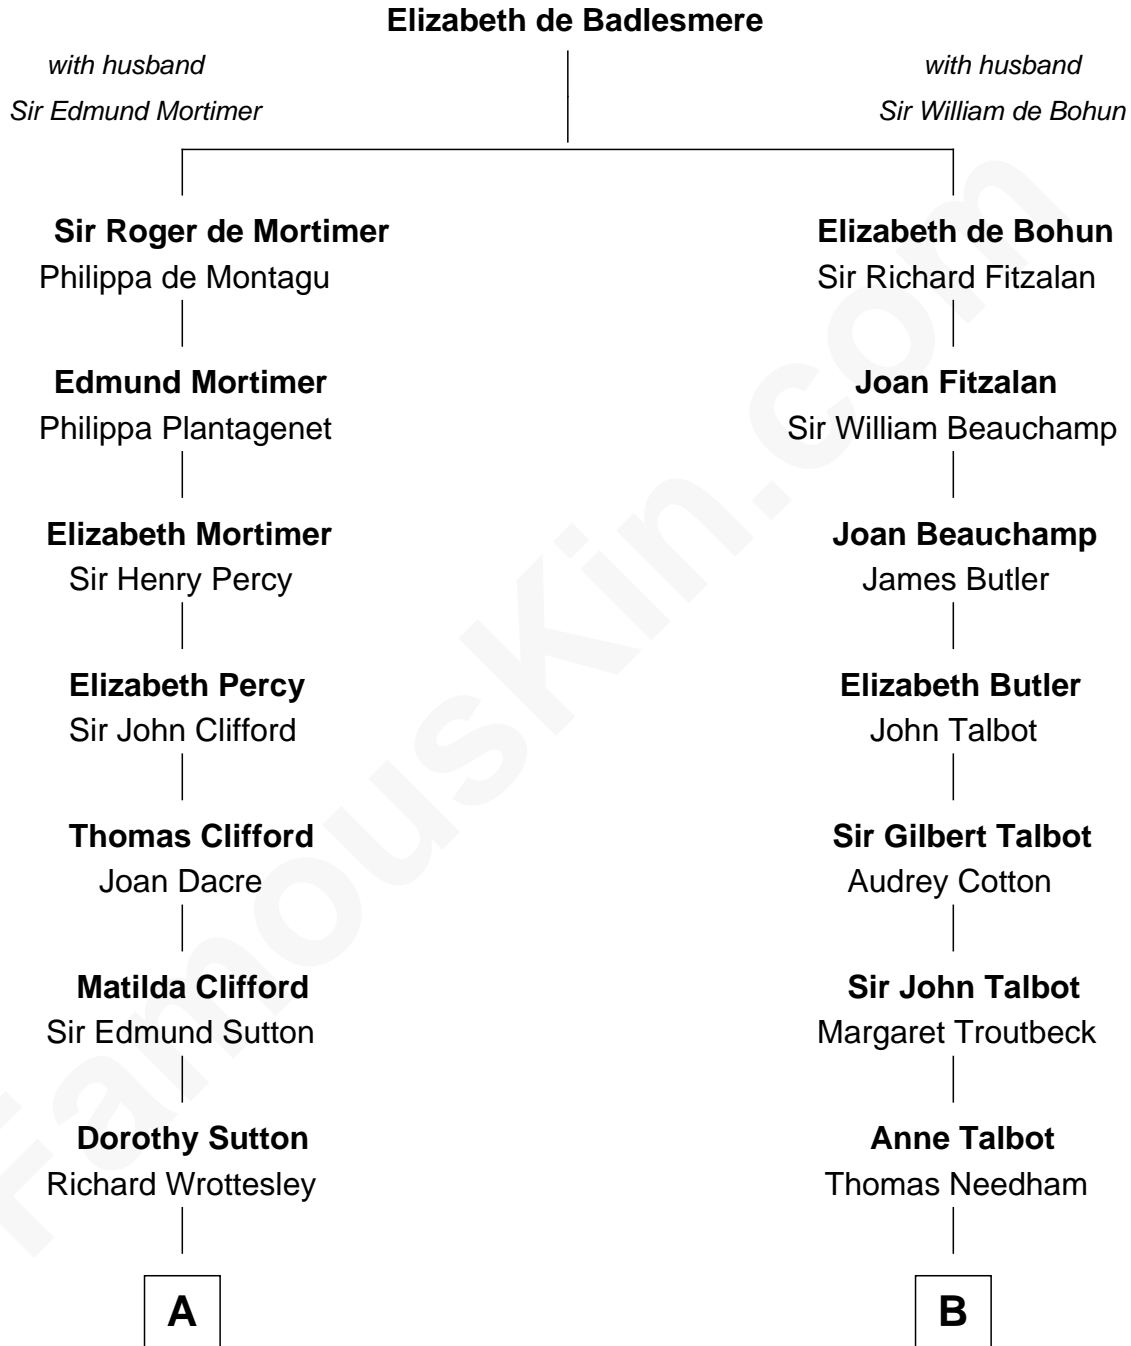

MAYFLOWER

FamousKin.com Relationship Chart of **Richard More**

(c1614 - c1696) Mayflower passenger 1620

11th cousin 5 times removed of

Jay Gould

American Railroad "Robber Baron"

A

Joan Wrottesley
Richard Cresset

Margaret Cresset
Thomas More

Jasper More
Elizabeth Smalley

Katherine More
Col. Samuel More

Richard More
Mayflower passenger 1620

B

Robert Needham
Frances Aston

Dorothy Needham
Sir Richard Chetwode

Grace Chetwode
Rev. Peter Bulkeley