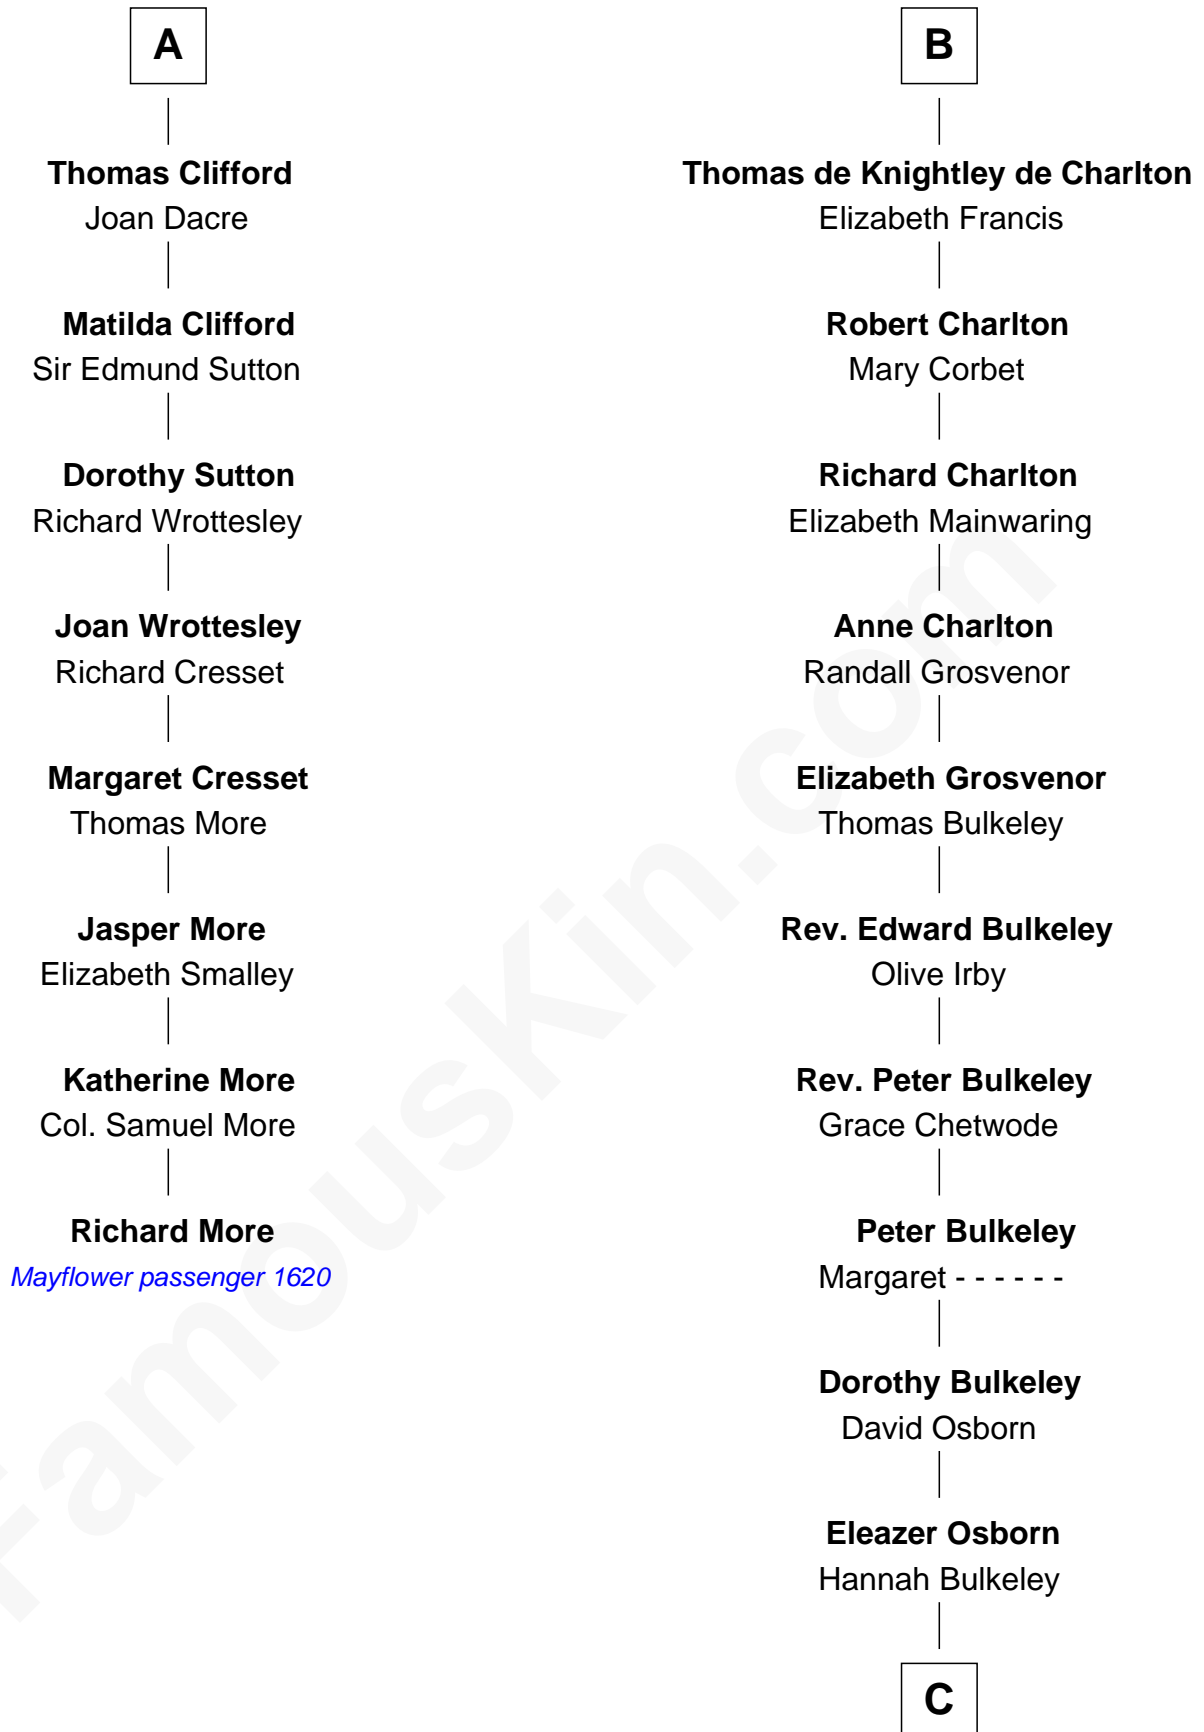

# FamousKin.com Relationship Chart of **Richard More**

(c1614 - c1696) *Mayflower passenger 1620*

**14th cousin 6 times removed of**

**Jay Gould**

*American Railroad "Robber Baron"*

**Sir William Longespee**

**Stephen Longespee**

Emmeline de Ridelisford

**Ela Longespee**

Sir Roger la Zouche

**Sir Alan la Zouche**

Eleanor de Segrave

**Elena Zouche**

Alan de Charlton

**Alan de Charlton**

Margery FitzAer

**Thomas de Charlton**

-----

**Anna de Charlton**

William de Knightley

**B**

**C**

—  
**Eleazer Osborn**

Sarah Burr  
—

**Anna Osborn**

Abraham Gould  
—

**John Burr Gould**

Mary More  
—

**Jay Gould**

*"Robber Baron"*