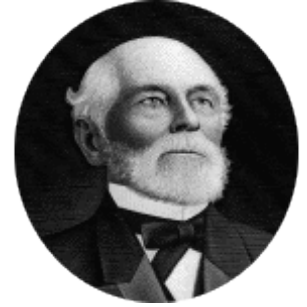

MAYFLOWER

FamousKin.com Relationship Chart of **Richard More**

(c1614 - c1696) Mayflower passenger 1620

8th cousin 6 times removed of

William Marsh Rice
Founder of Rice University

A

Katherine More
Col. Samuel More