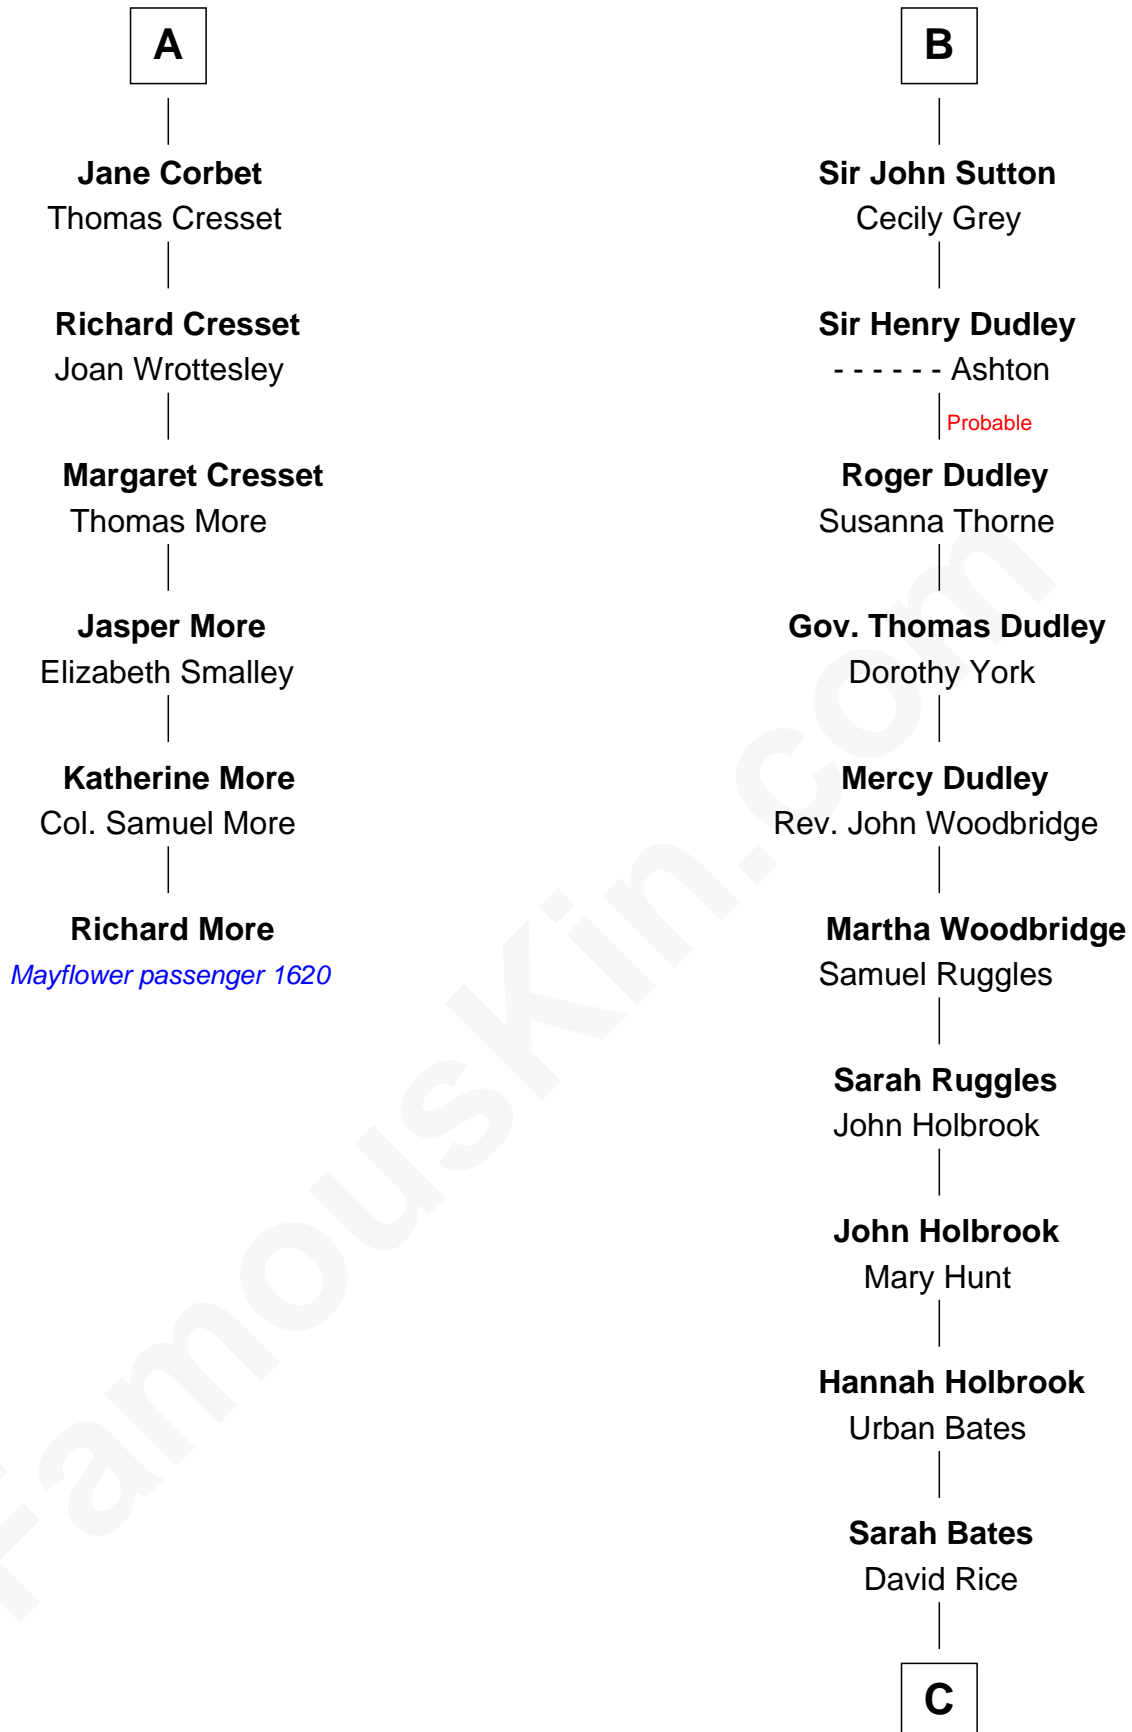

MAYFLOWER

FamousKin.com Relationship Chart of **Richard More**

(c1614 - c1696) *Mayflower* passenger 1620

12th cousin 6 times removed of

William Marsh Rice
Founder of Rice University

C

David Rice

Patty Hall

William Marsh Rice

Founder of Rice University

FamousKin.com