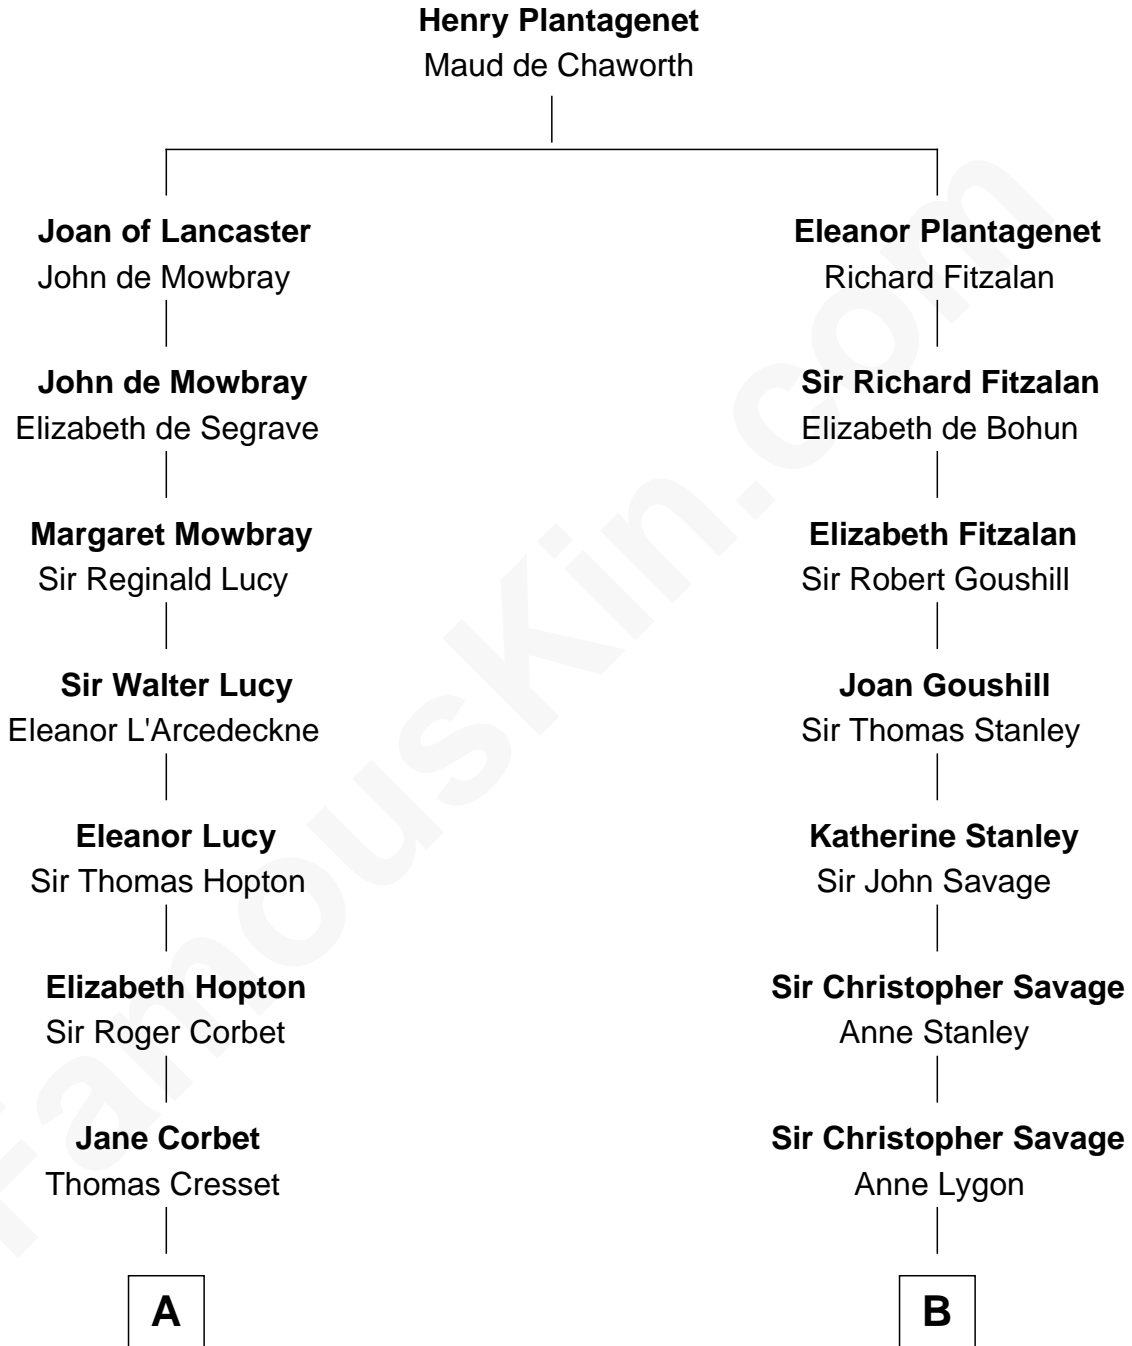

MAYFLOWER

FamousKin.com Relationship Chart of **Richard More**

(c1614 - c1696) *Mayflower* passenger 1620

11th cousin 8 times removed of

General George C. Marshall
Author of "The Marshall Plan"

C

William Champe Marshall

Susan Myers

George Catlett Marshall

Laura Emily Bradford

General George C. Marshall

U.S. Army - World War II

FamousKin.com