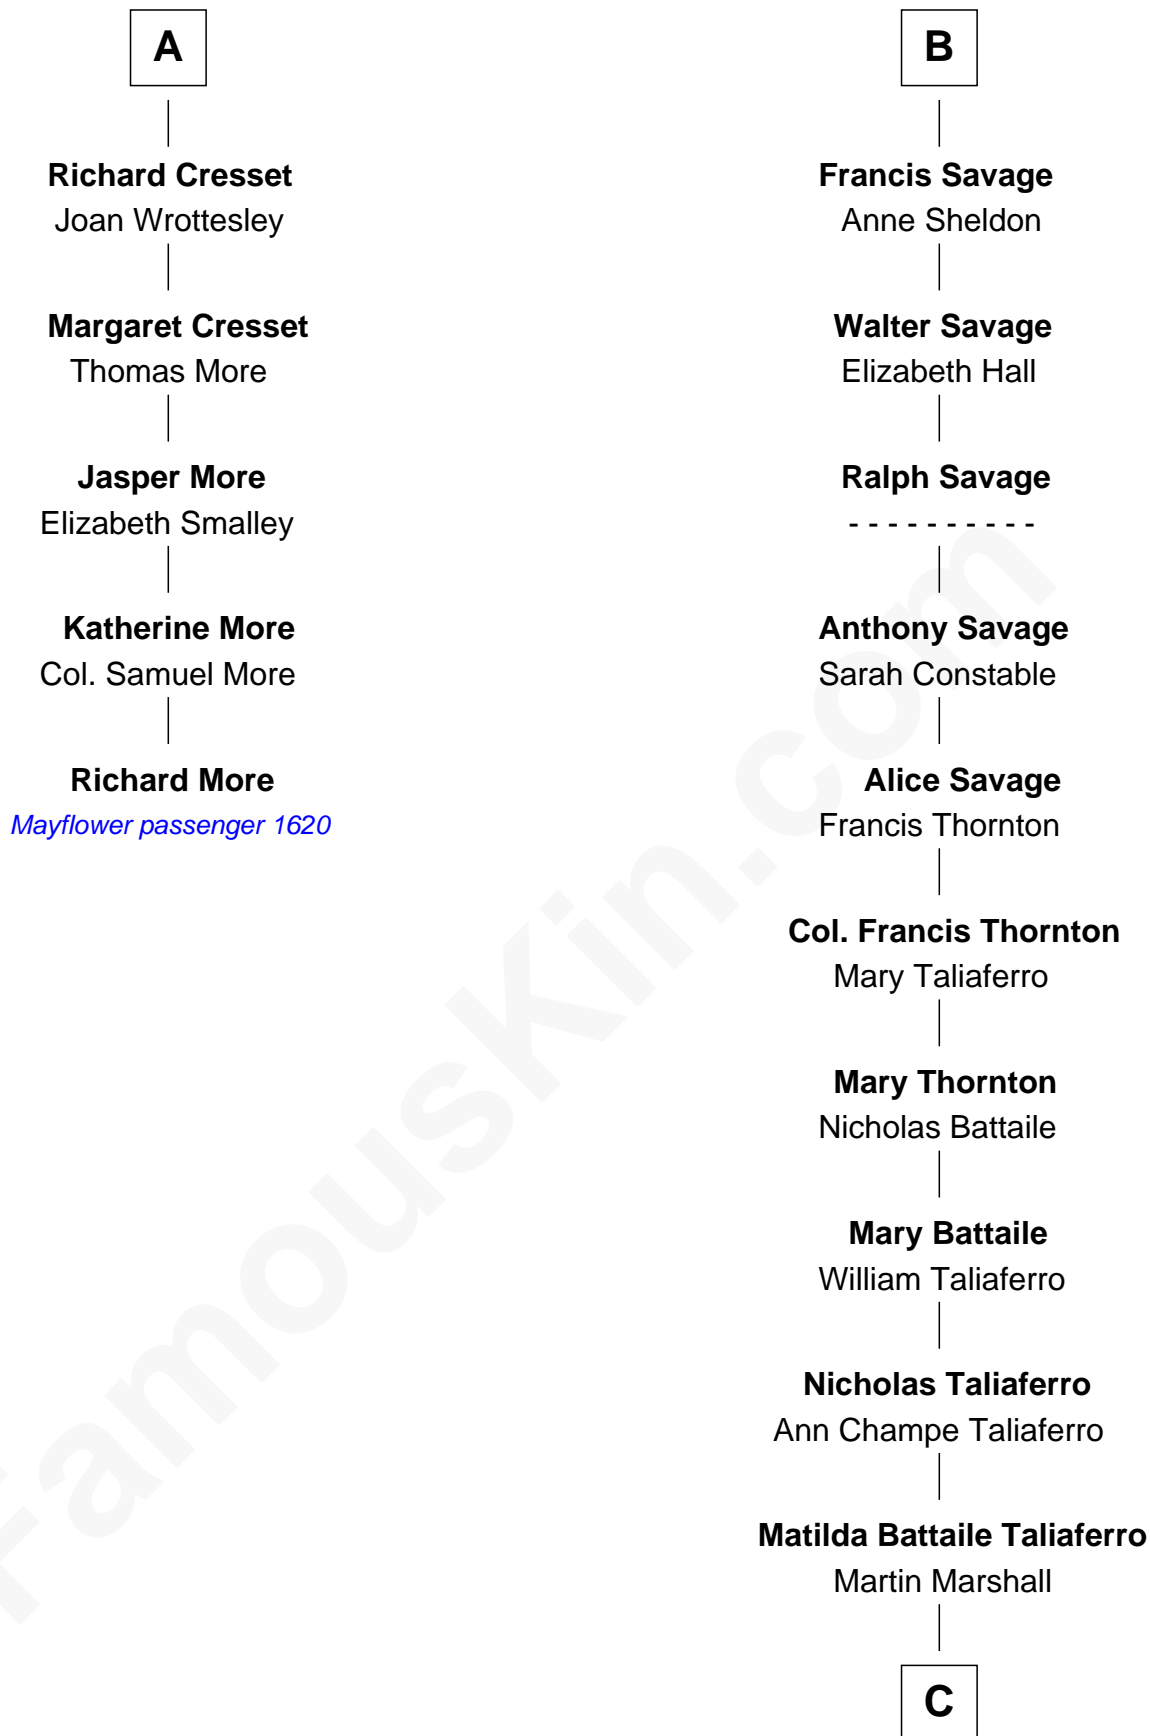

MAYFLOWER

FamousKin.com Relationship Chart of **Richard More**

(c1614 - c1696) *Mayflower* passenger 1620

11th cousin 8 times removed of

General George C. Marshall
Author of "The Marshall Plan"

C

William Champe Marshall

Susan Myers

George Catlett Marshall

Laura Emily Bradford

General George C. Marshall

U.S. Army - World War II

FamousKin.com