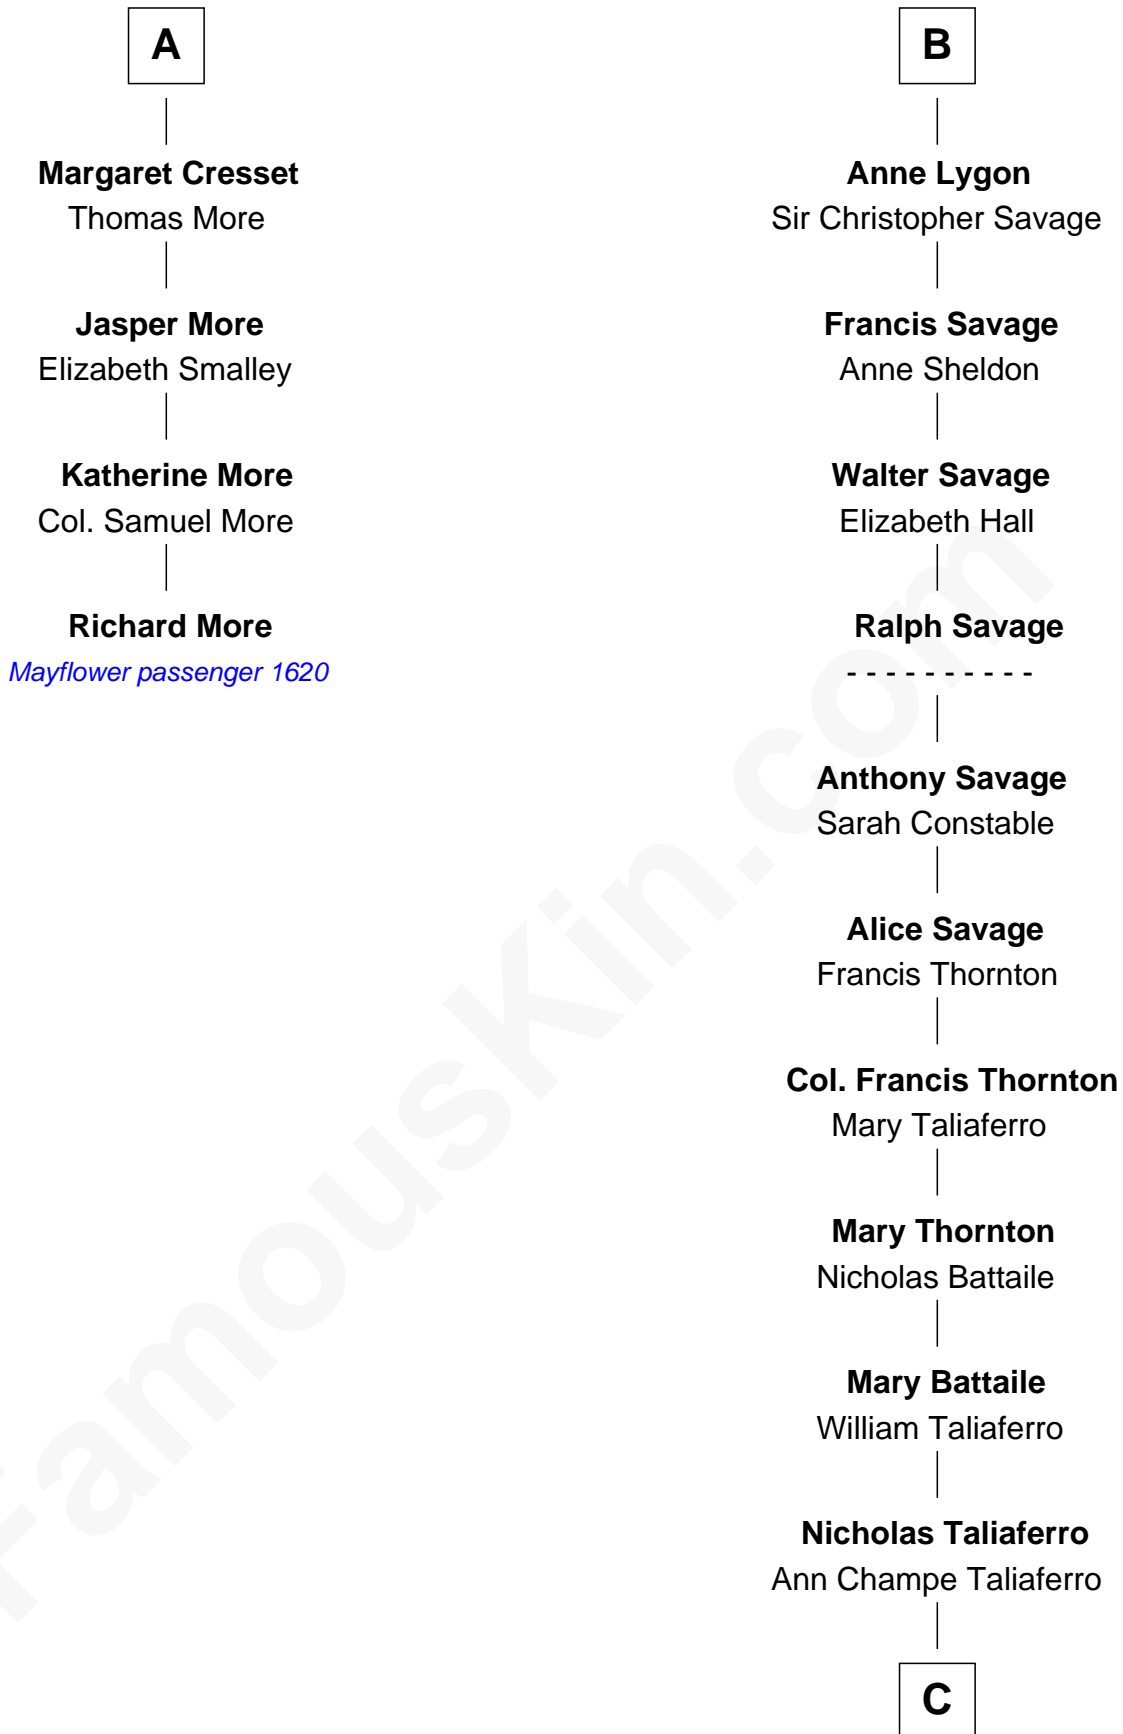

**MAYFLOWER**

# FamousKin.com Relationship Chart of **Richard More**

(c1614 - c1696) *Mayflower* passenger 1620

10th cousin 10 times removed of

## **General George C. Marshall**

*Author of "The Marshall Plan"*

**C**

—  
**Matilda Battaile Taliaferro**

Martin Marshall

—  
**William Champe Marshall**

Susan Myers

—  
**George Catlett Marshall**

Laura Emily Bradford

—  
**General George C. Marshall**

*U.S. Army - World War II*

FamousKin.com