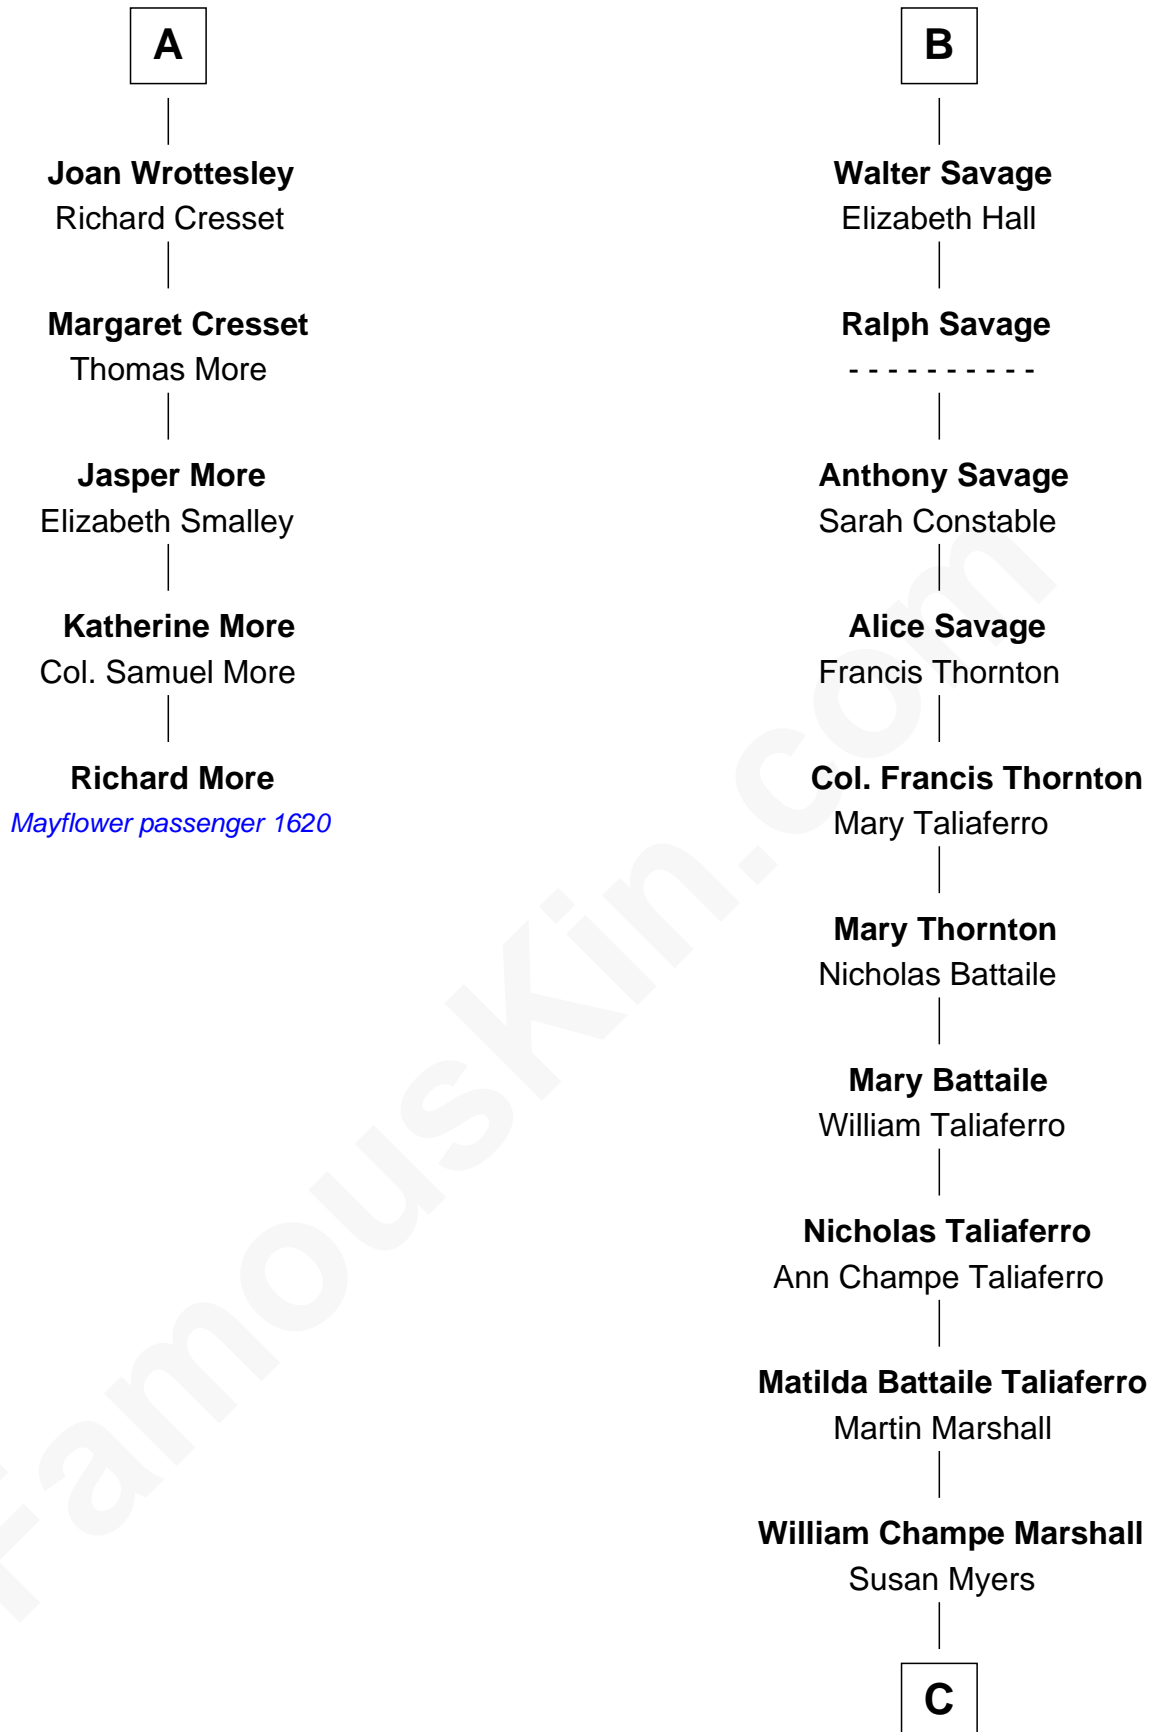

MAYFLOWER

FamousKin.com Relationship Chart of **Richard More**

(c1614 - c1696) *Mayflower* passenger 1620

11th cousin 7 times removed of

General George C. Marshall

Author of "The Marshall Plan"

C

George Catlett Marshall

Laura Emily Bradford

General George C. Marshall

U.S. Army - World War II

FamousKin.com