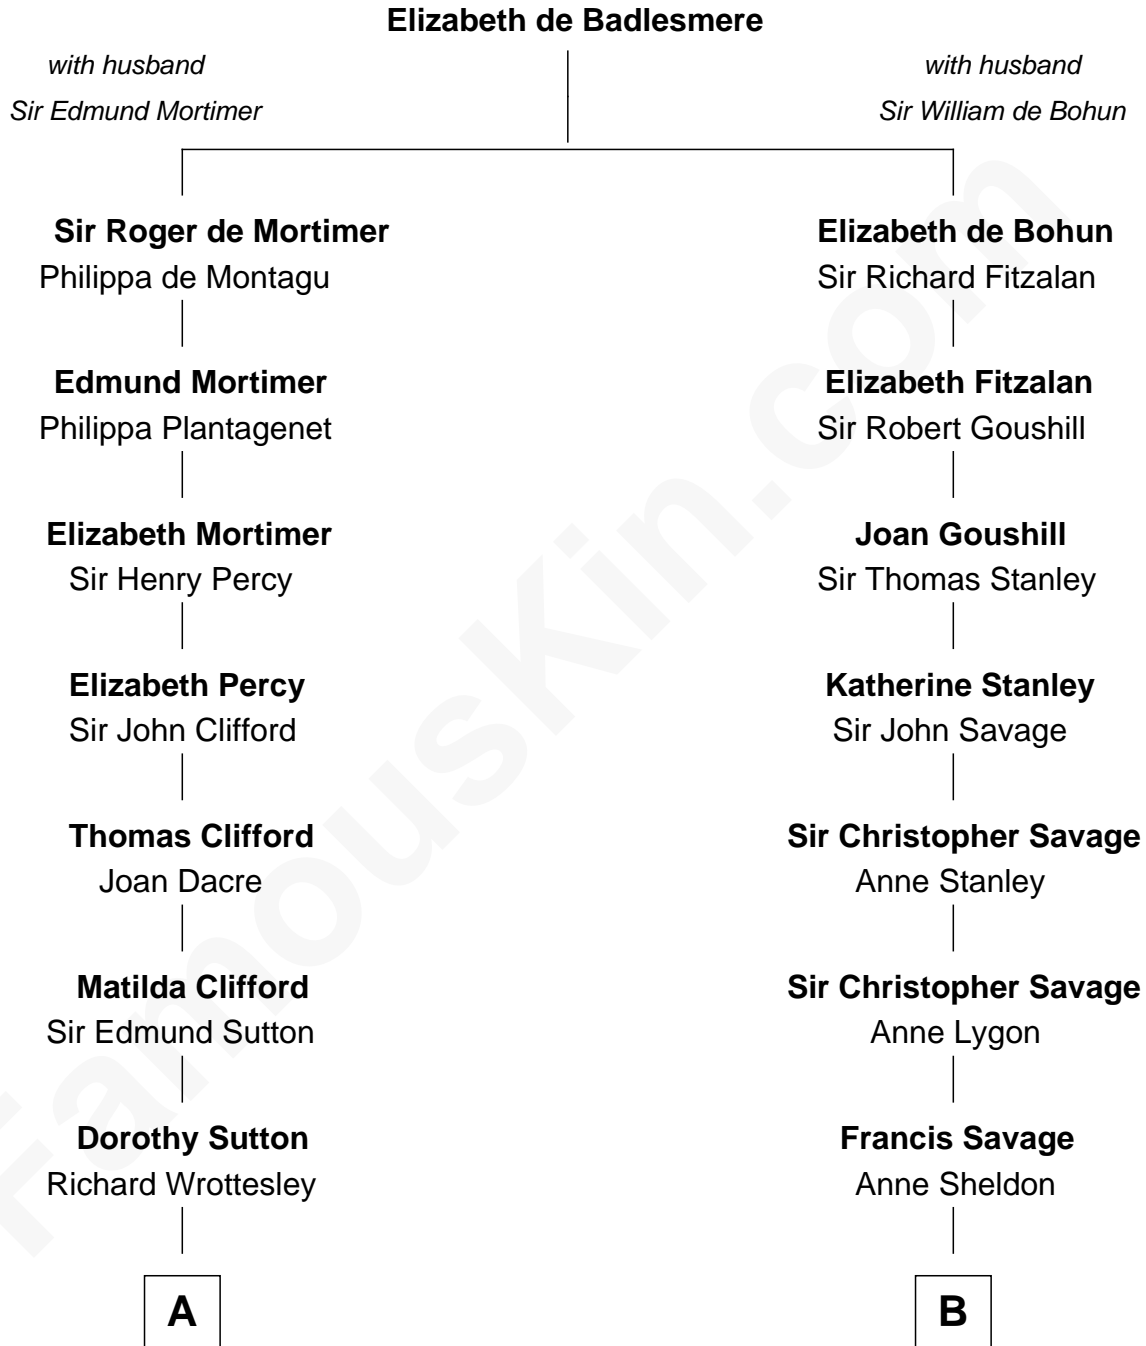

MAYFLOWER

FamousKin.com Relationship Chart of **Richard More**

(c1614 - c1696) *Mayflower* passenger 1620

11th cousin 7 times removed of

General George C. Marshall

Author of "The Marshall Plan"

C

George Catlett Marshall

Laura Emily Bradford

General George C. Marshall

U.S. Army - World War II

FamousKin.com