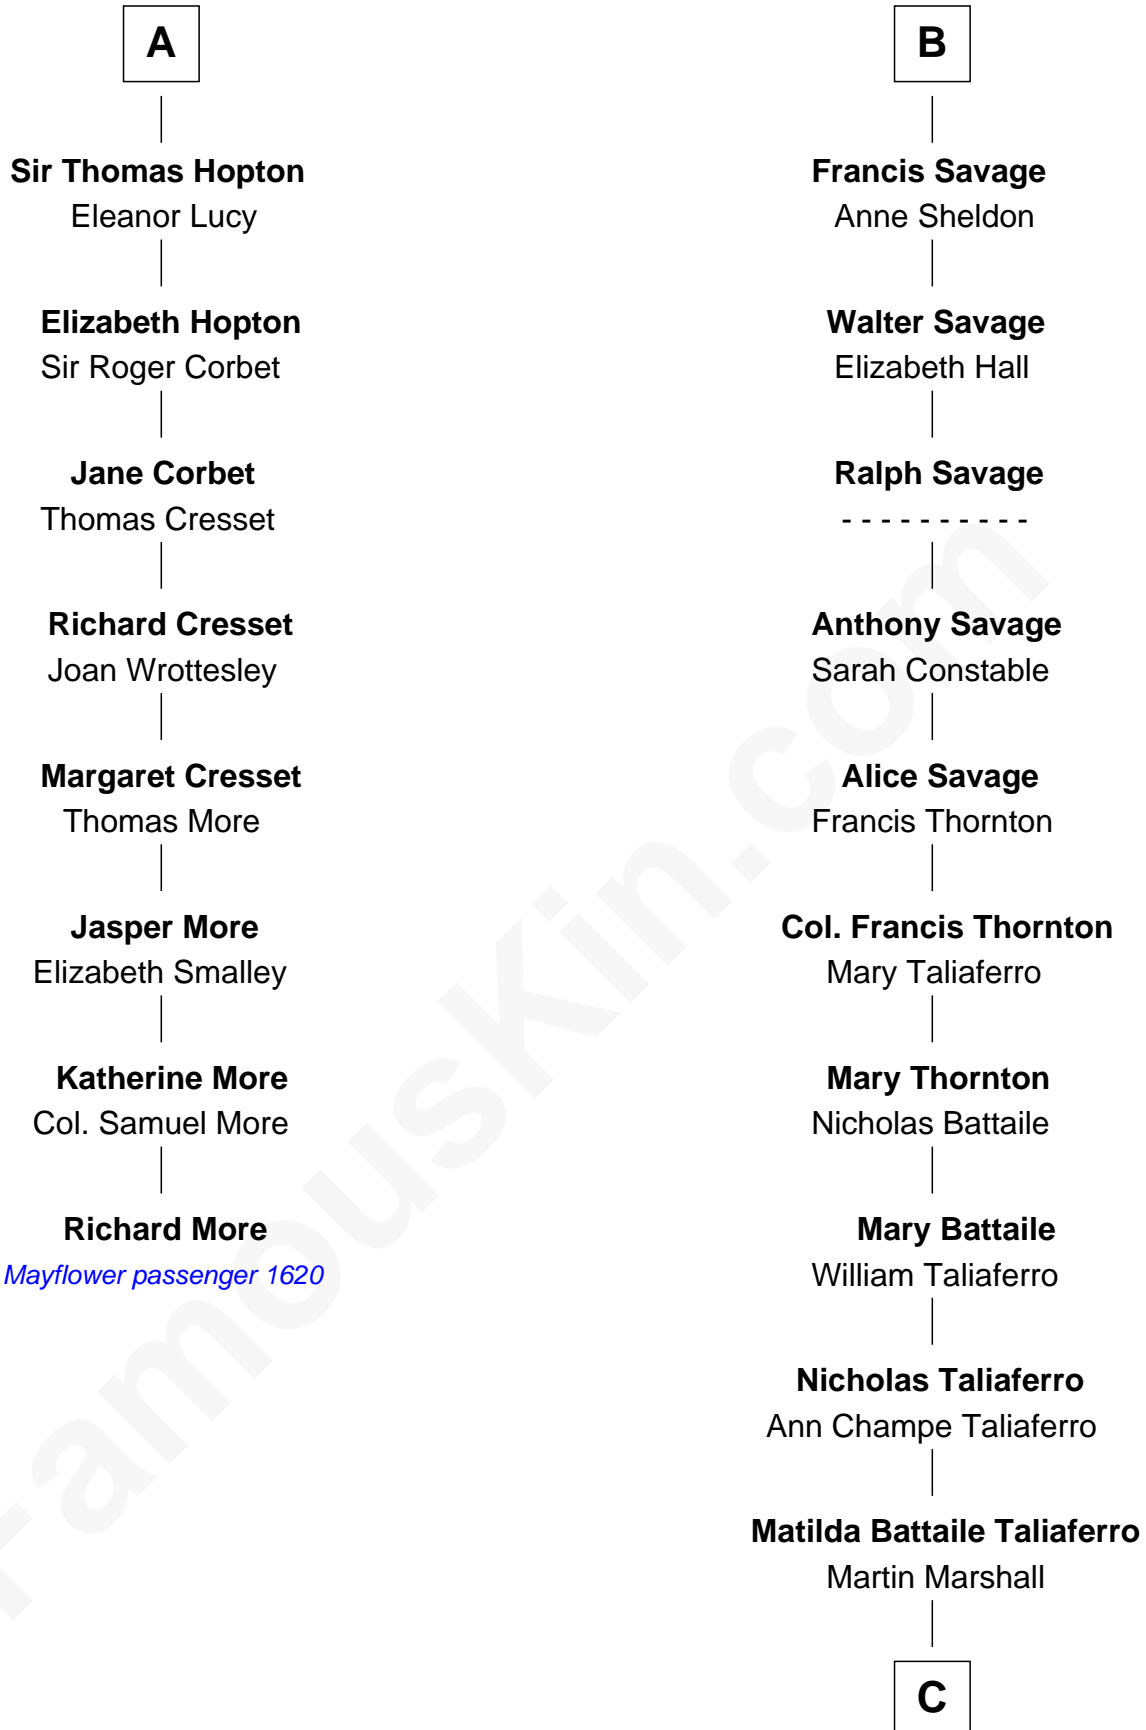

MAYFLOWER

FamousKin.com Relationship Chart of **Richard More**

(c1614 - c1696) *Mayflower* passenger 1620

14th cousin 5 times removed of

General George C. Marshall

Author of "The Marshall Plan"

C

William Champe Marshall

Susan Myers

George Catlett Marshall

Laura Emily Bradford

General George C. Marshall

U.S. Army - World War II

FamousKin.com