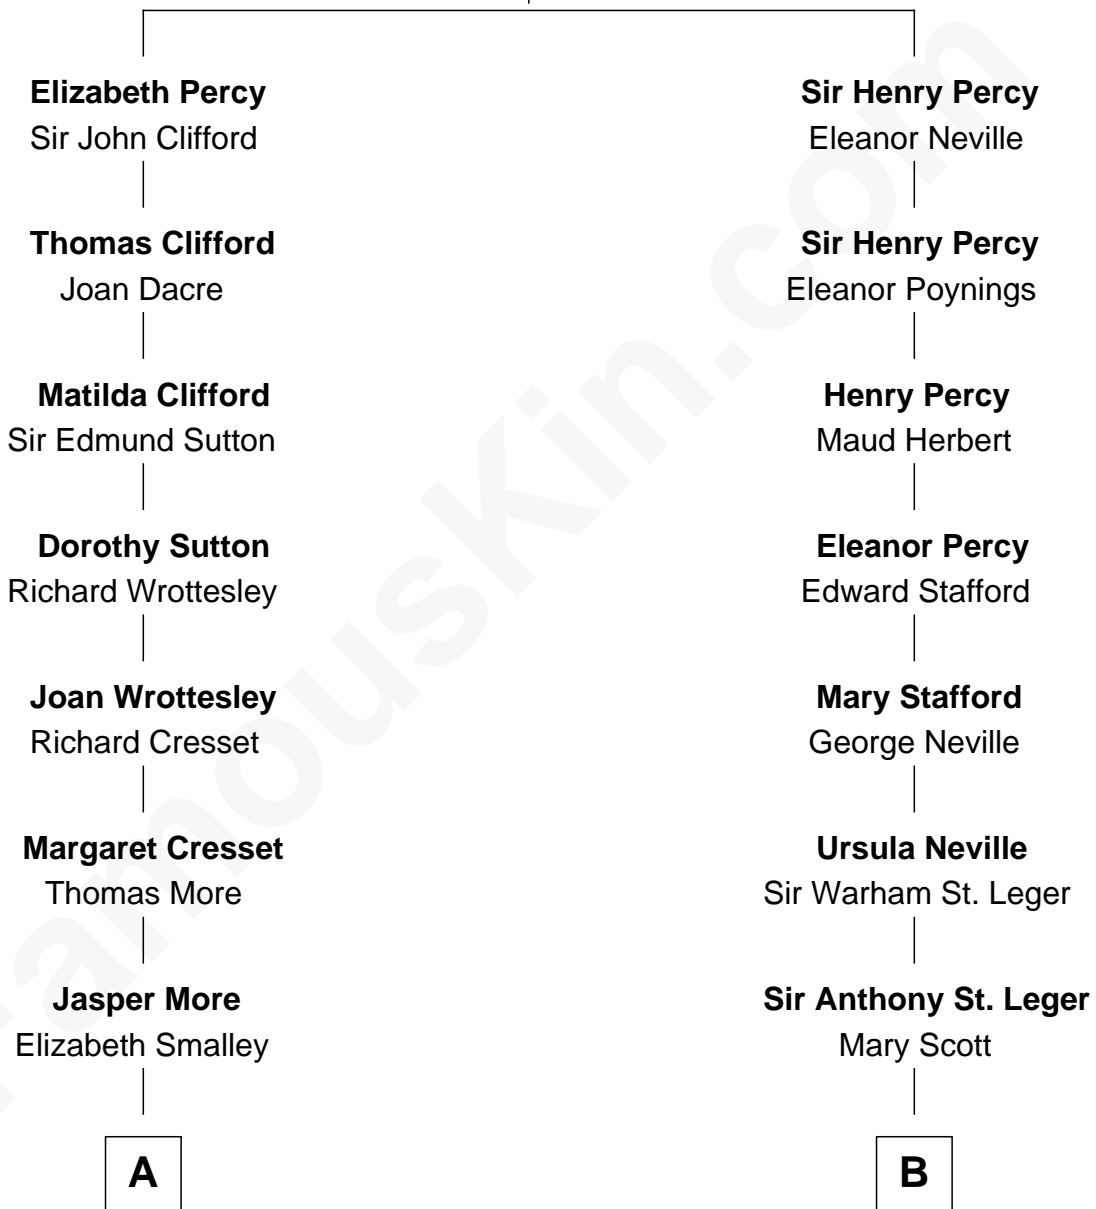

MAYFLOWER

FamousKin.com Relationship Chart of **Richard More**

(c1614 - c1696) *Mayflower passenger 1620*

8th cousin 9 times removed of

Harry F. Byrd

50th Governor of Virginia

Sir Henry Percy
Elizabeth Mortimer

A

Katherine More
Col. Samuel More

Richard More
Mayflower passenger 1620

B

Sir Warham St. Leger
Mary Hayward

Ursula St. Leger
Daniel Horsemanden

Col. Warham Horsemanden
Susanna Beeching

Mary Horsemanden
William Byrd

William Byrd
Maria Taylor

William Byrd
Elizabeth Hill Carter

Thomas Taylor Byrd
Mary Armistead

Richard Evelyn Byrd
Anne Harrison

Col. William Byrd
Jane Meriwether Rivers

Richard Evelyn Byrd
Eleanor Bolling Flood