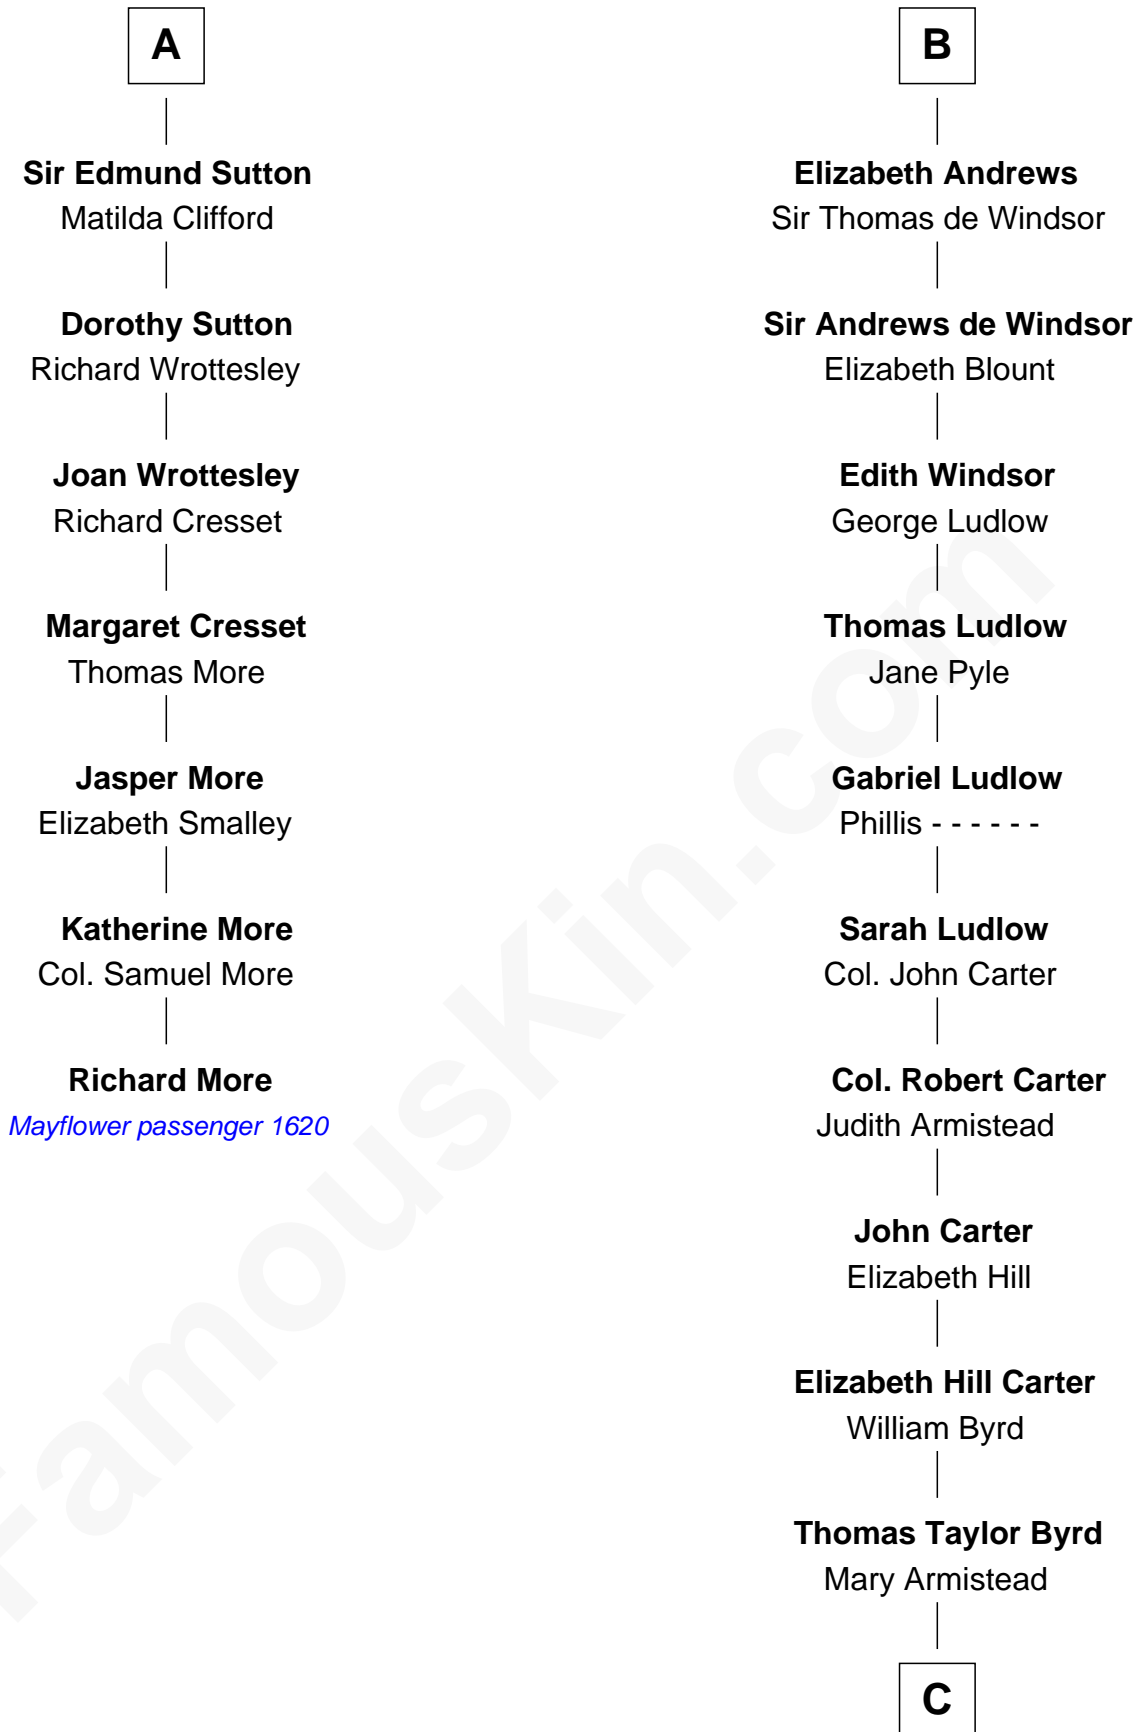

MAYFLOWER

FamousKin.com Relationship Chart of

Richard More

(c1614 - c1696) Mayflower passenger 1620

13th cousin 7 times removed of

Harry F. Byrd

50th Governor of Virginia

Sir Hugh le Despencer

Eleanor le Despencer

Sir Hugh de Courtenay

Sir Hugh de Courtenay

Agnes de St. John

Sir Hugh de Courtenay

Margaret de Bohun

Elizabeth de Courtenay

Sir Andrew Luttrell

Sir Hugh Luttrell

Catherine de Beaumont

Elizabeth Luttrell

John Stratton

Elizabeth Stratton

John Andrews

B

C