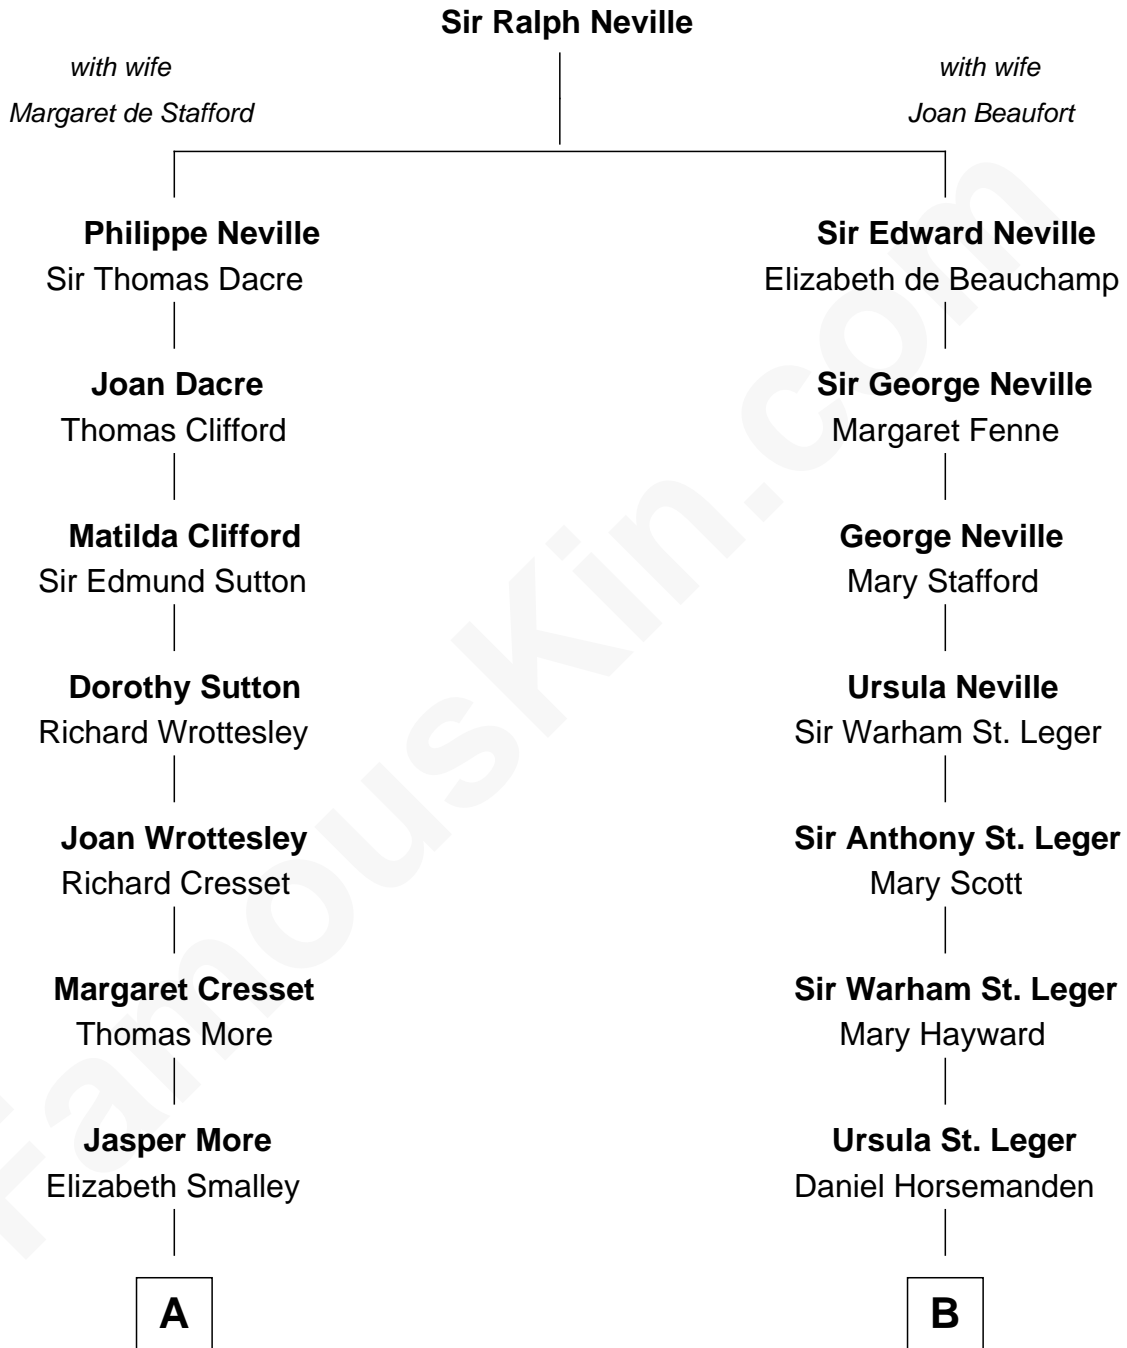

**MAYFLOWER**

# FamousKin.com Relationship Chart of

**Richard More**

(c1614 - c1696) Mayflower passenger 1620

8th cousin 7 times removed of

**Harry F. Byrd**

50th Governor of Virginia

**A**

**Katherine More**  
Col. Samuel More

**Richard More**  
*Mayflower passenger 1620*

**B**

**Col. Warham Horsemanden**  
Susanna Beeching

**Mary Horsemanden**  
William Byrd

**William Byrd**  
Maria Taylor

**William Byrd**  
Elizabeth Hill Carter