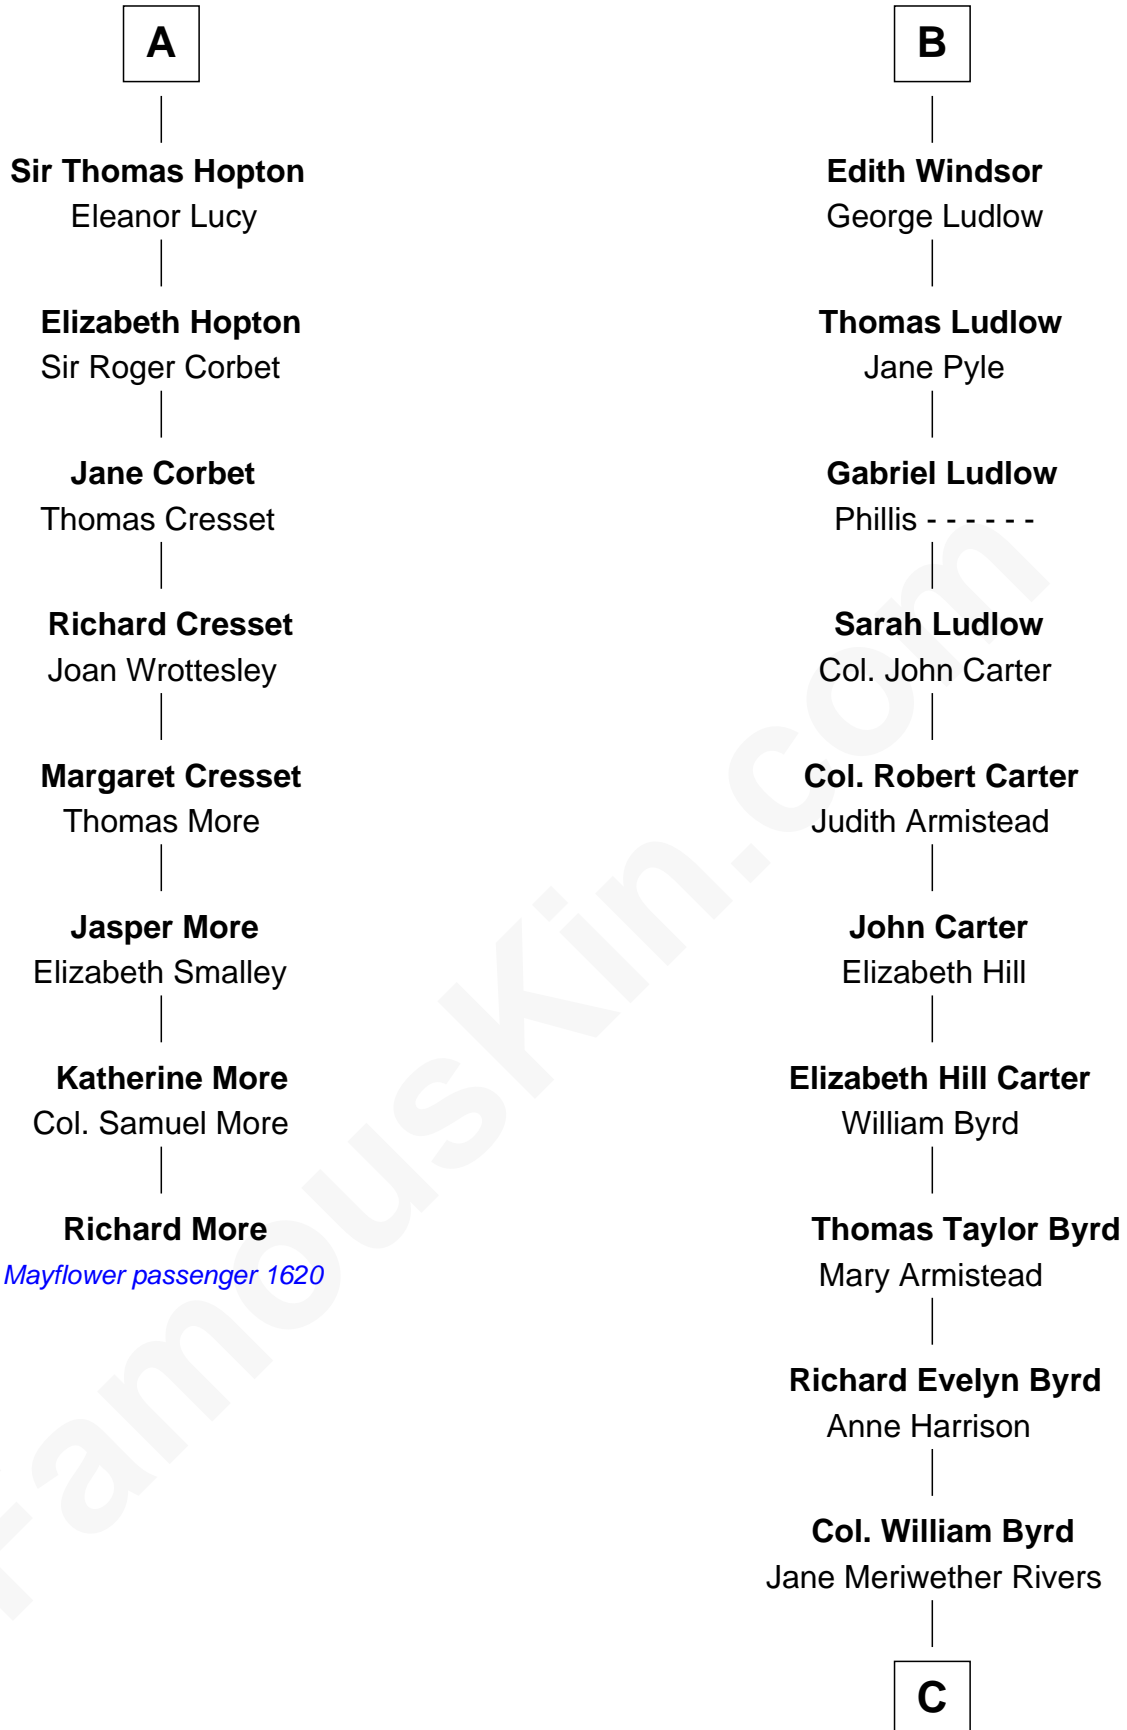

# FamousKin.com Relationship Chart of

**Richard More**

*(c1614 - c1696) Mayflower passenger 1620*

**14th cousin 4 times removed of**

**Harry F. Byrd**

*50th Governor of Virginia*

**Humphrey de Bohun**

Elizabeth Plantagenet

**Eleanor de Bohun**

Sir James le Boteler

**Pernel le Boteler**

Sir Gilbert Talbot

**Elizabeth Talbot**

Sir Henry de Grey

**Richard Grey**

Blanche de la Vache

**Alice Grey**

Sir William Burley

**Elizabeth Burley**

Sir John Hopton

**Sir Walter Hopton**

Joan Mortimer

**A**

**Margaret de Bohun**

John Andrews

**Elizabeth Andrews**

Sir Thomas de Windsor

**Sir Andrews de Windsor**

Elizabeth Blount

**B**

C

Richard Evelyn Byrd  
Eleanor Bolling Flood