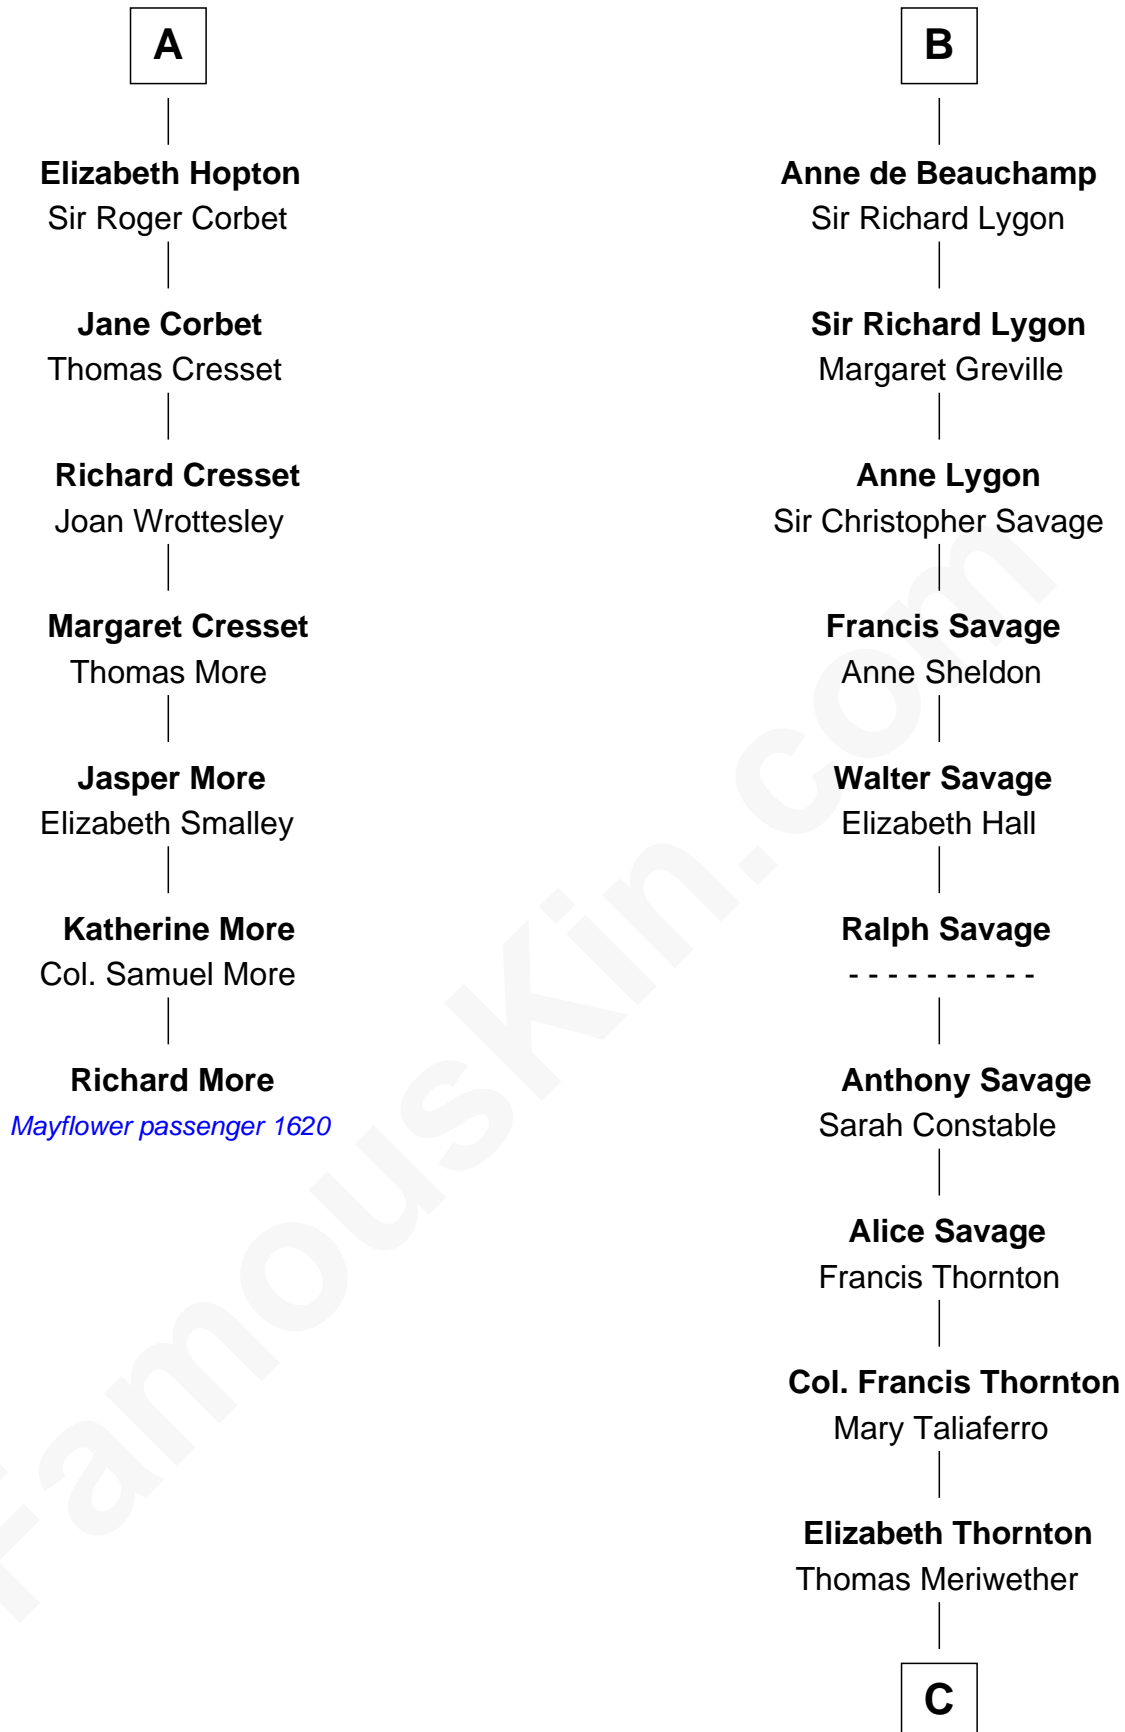

MAYFLOWER

# FamousKin.com Relationship Chart of Richard More

(c1614 - c1696) Mayflower passenger 1620

13th cousin 5 times removed of

**Maud Trussell**

Sir John de Hastang

**Maud de Hastang**

Ralph Stafford

**Sir Humphrey Stafford**

Elizabeth Burdet

**Sir Humphrey Stafford**

Eleanor Aylesbury

**Elizabeth Stafford**

Sir Richard de Beauchamp

**B**

**C**

—  
**Lucy Meriwether**

William Lewis

—  
**Meriwether Lewis**

*Lewis and Clark Expedition*