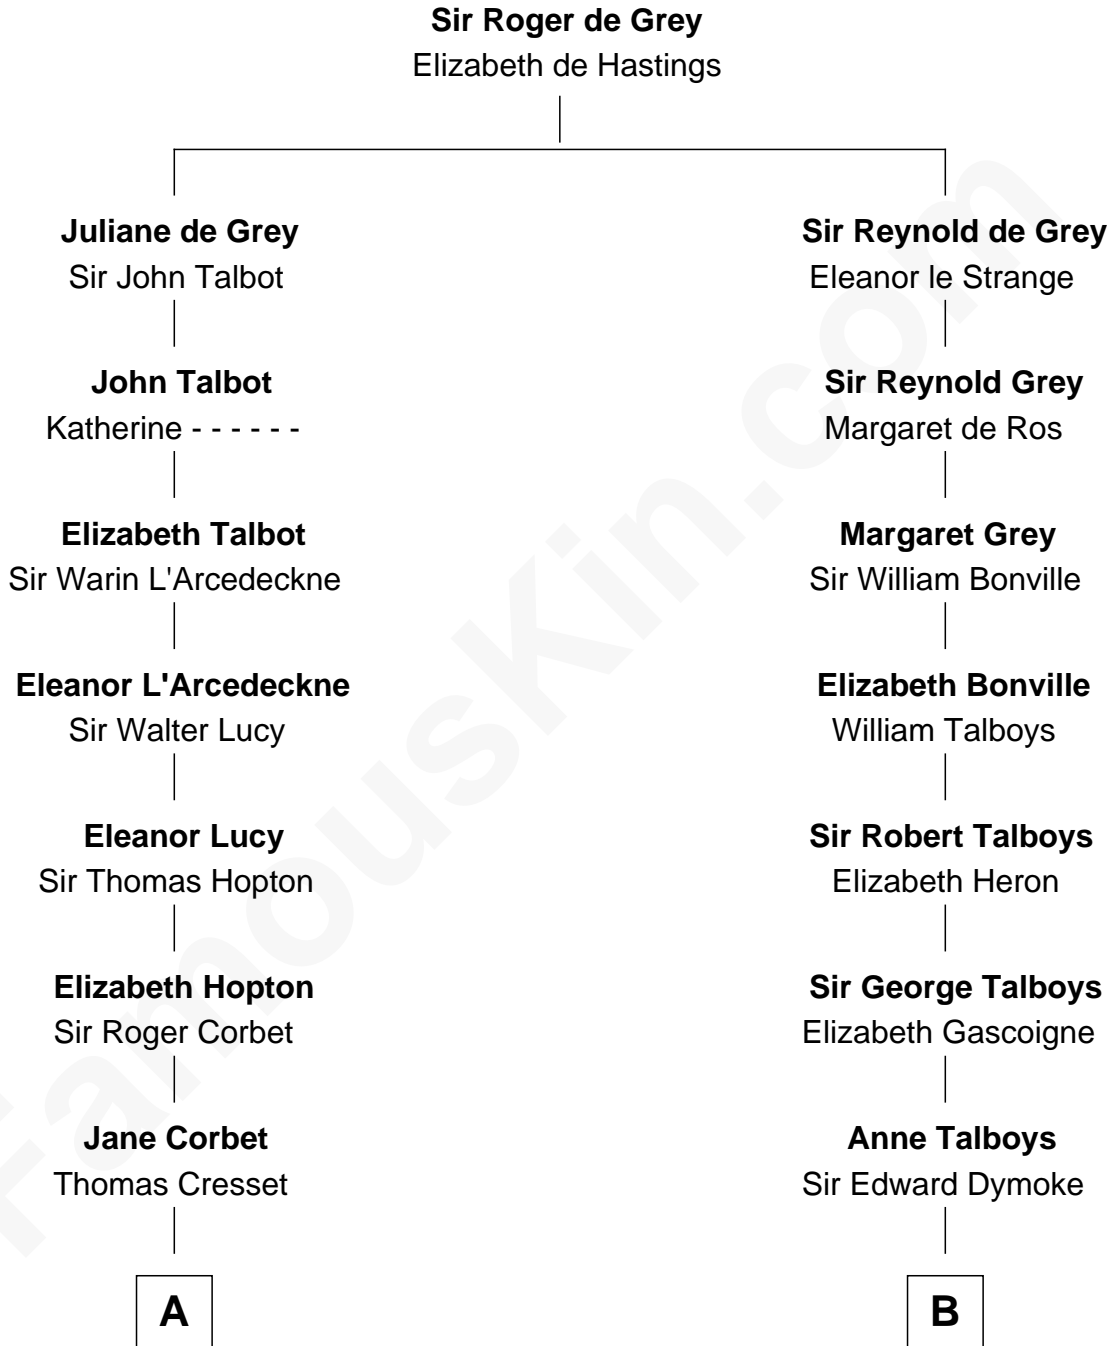

MAYFLOWER

FamousKin.com Relationship Chart of **Richard More**

(c1614 - c1696) *Mayflower* passenger 1620

11th cousin 3 times removed of

Meriwether Lewis
Lewis and Clark Expedition

A

Richard Cresset

Joan Wrottesley

Margaret Cresset

Thomas More

Jasper More

Elizabeth Smalley

Katherine More

Col. Samuel More

Richard More

Mayflower passenger 1620