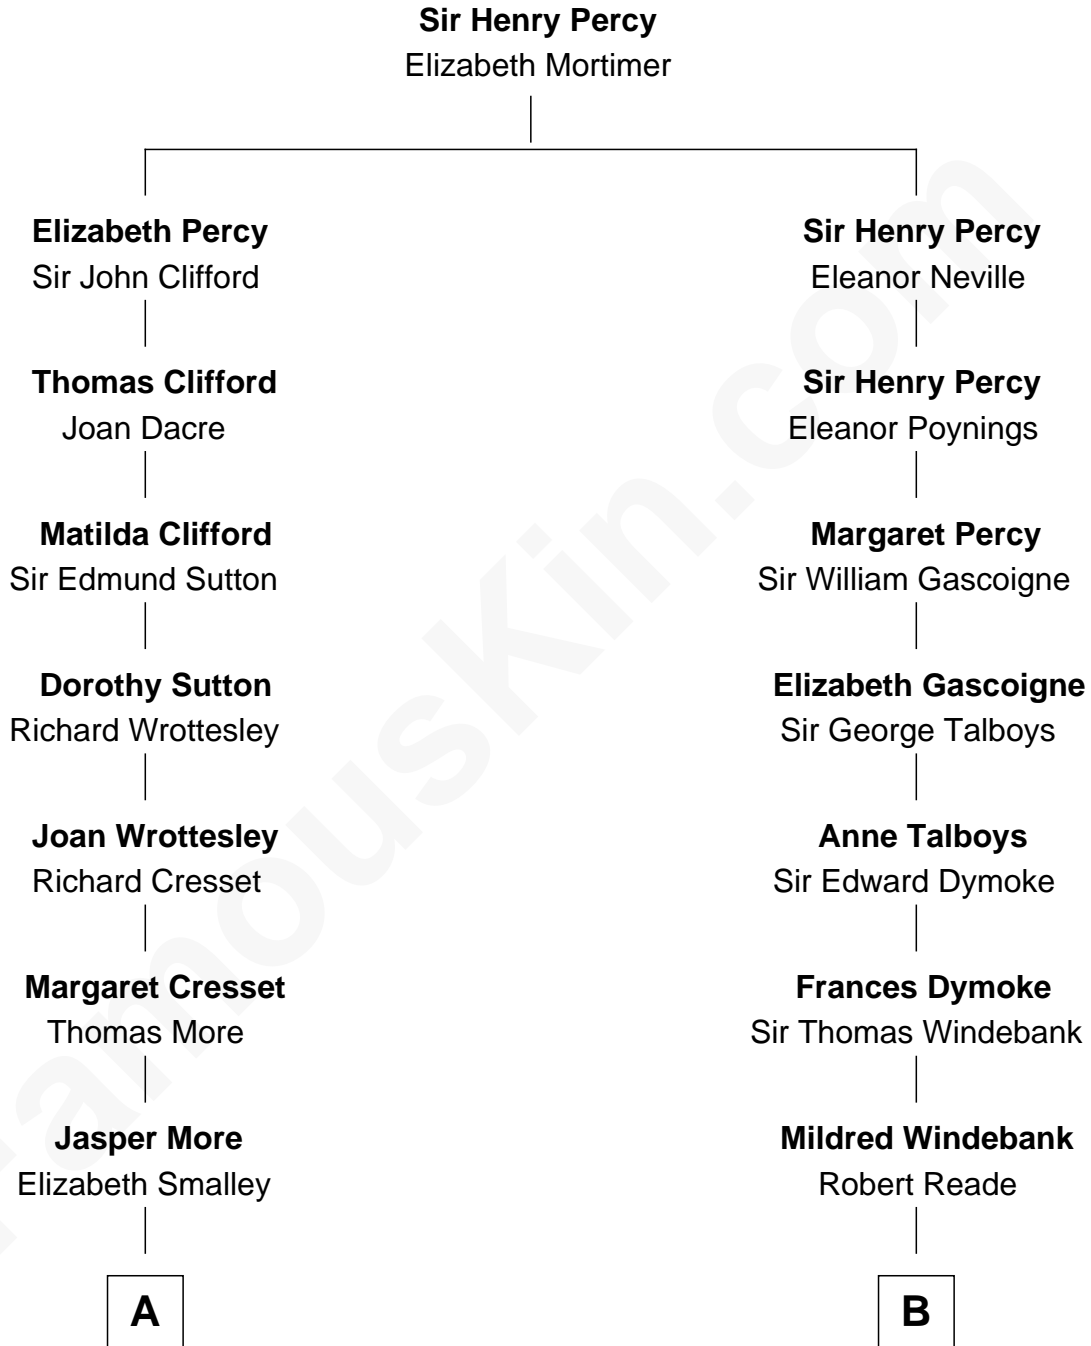

MAYFLOWER

FamousKin.com Relationship Chart of **Richard More**

(c1614 - c1696) *Mayflower passenger 1620*

8th cousin 4 times removed of

Meriwether Lewis

Lewis and Clark Expedition

A

Katherine More
Col. Samuel More

Richard More
Mayflower passenger 1620

B

Col. George Reade
Elizabeth Martiau

Mildred Reade
Col. Augustine Warner

Elizabeth Warner
Col. John Lewis

Col. Robert Lewis
Jane Meriwether

William Lewis
Lucy Meriwether

Meriwether Lewis
Lewis and Clark Expedition