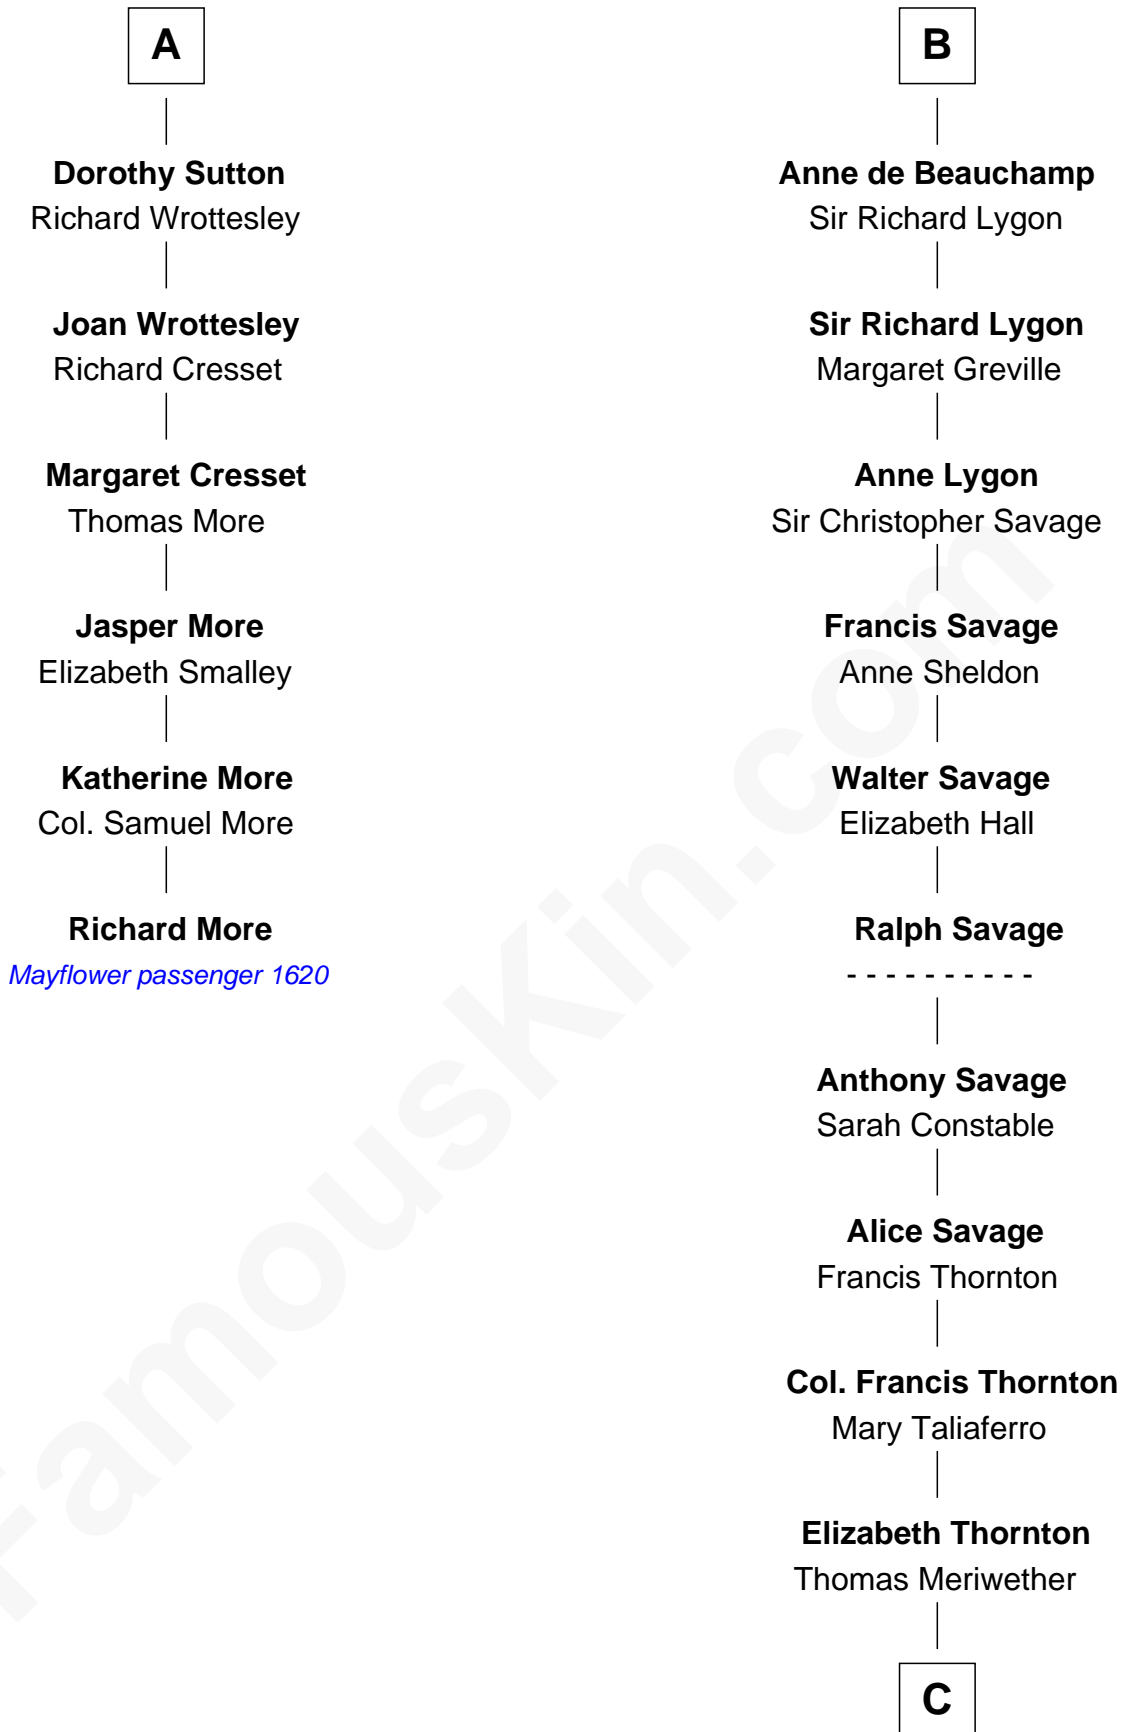

**MAYFLOWER**

# FamousKin.com Relationship Chart of **Richard More**

(c1614 - c1696) *Mayflower* passenger 1620

12th cousin 6 times removed of

**Meriwether Lewis**  
*Lewis and Clark Expedition*

**C**

—  
**Lucy Meriwether**

William Lewis

—  
**Meriwether Lewis**

*Lewis and Clark Expedition*

FamousKin.com