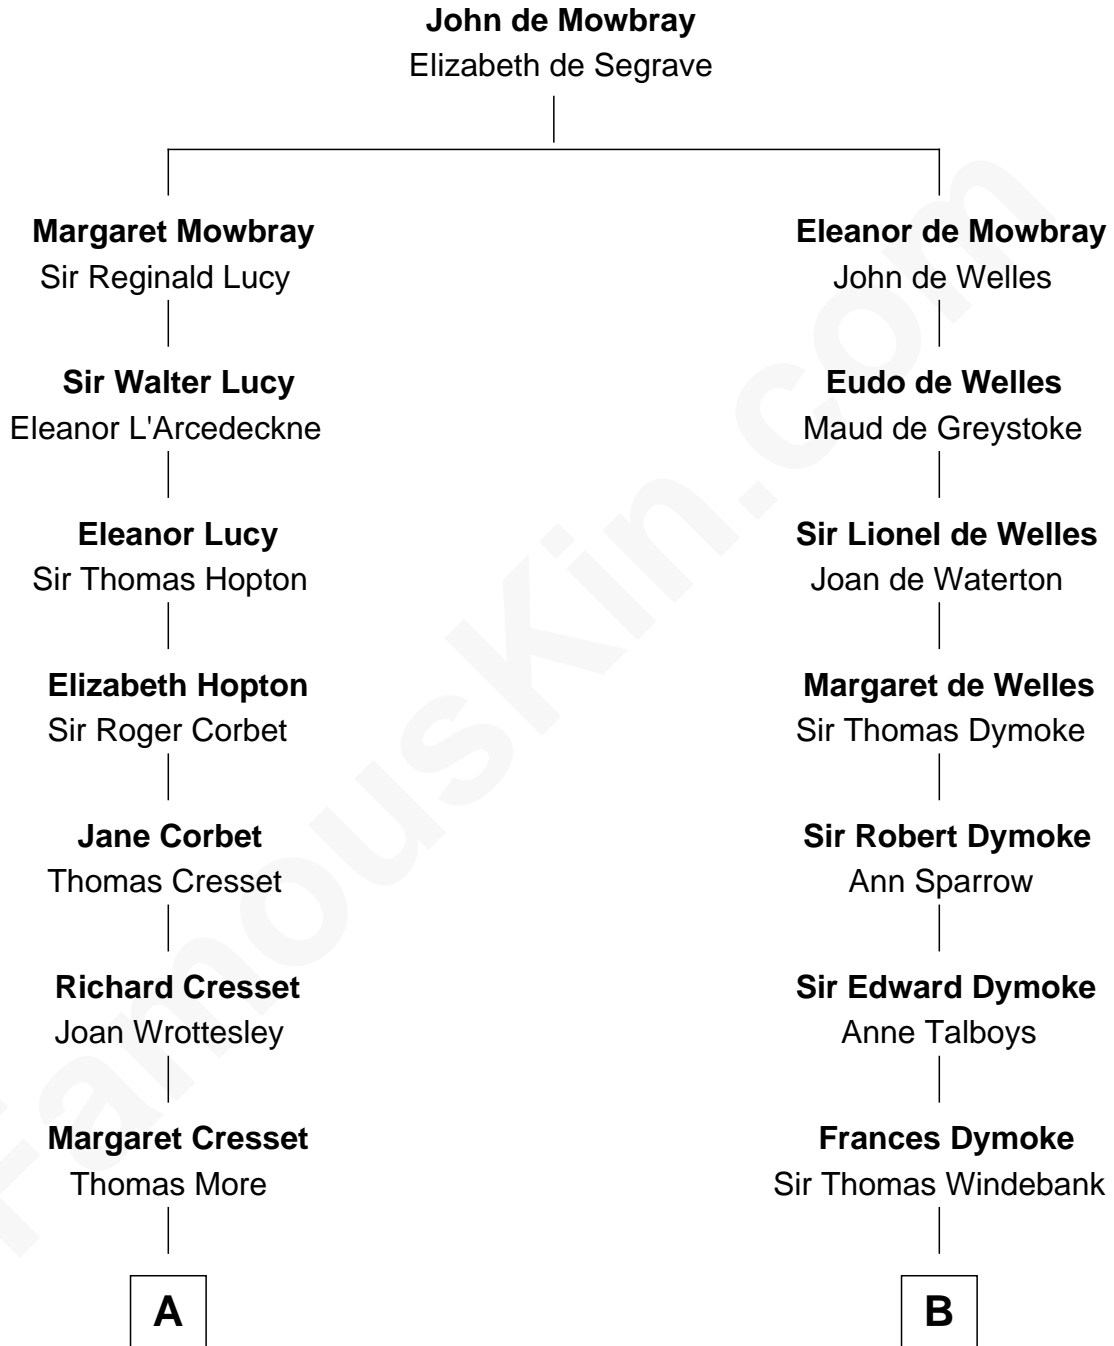

MAYFLOWER

FamousKin.com Relationship Chart of **Richard More**

(c1614 - c1696) Mayflower passenger 1620

9th cousin 4 times removed of

Meriwether Lewis

Lewis and Clark Expedition

A

Jasper More
Elizabeth Smalley

Katherine More
Col. Samuel More

Richard More
Mayflower passenger 1620

B

Mildred Windebank
Robert Reade

Col. George Reade
Elizabeth Martiau

Mildred Reade
Col. Augustine Warner

Elizabeth Warner
Col. John Lewis

Col. Robert Lewis
Jane Meriwether

William Lewis
Lucy Meriwether

Meriwether Lewis
Lewis and Clark Expedition