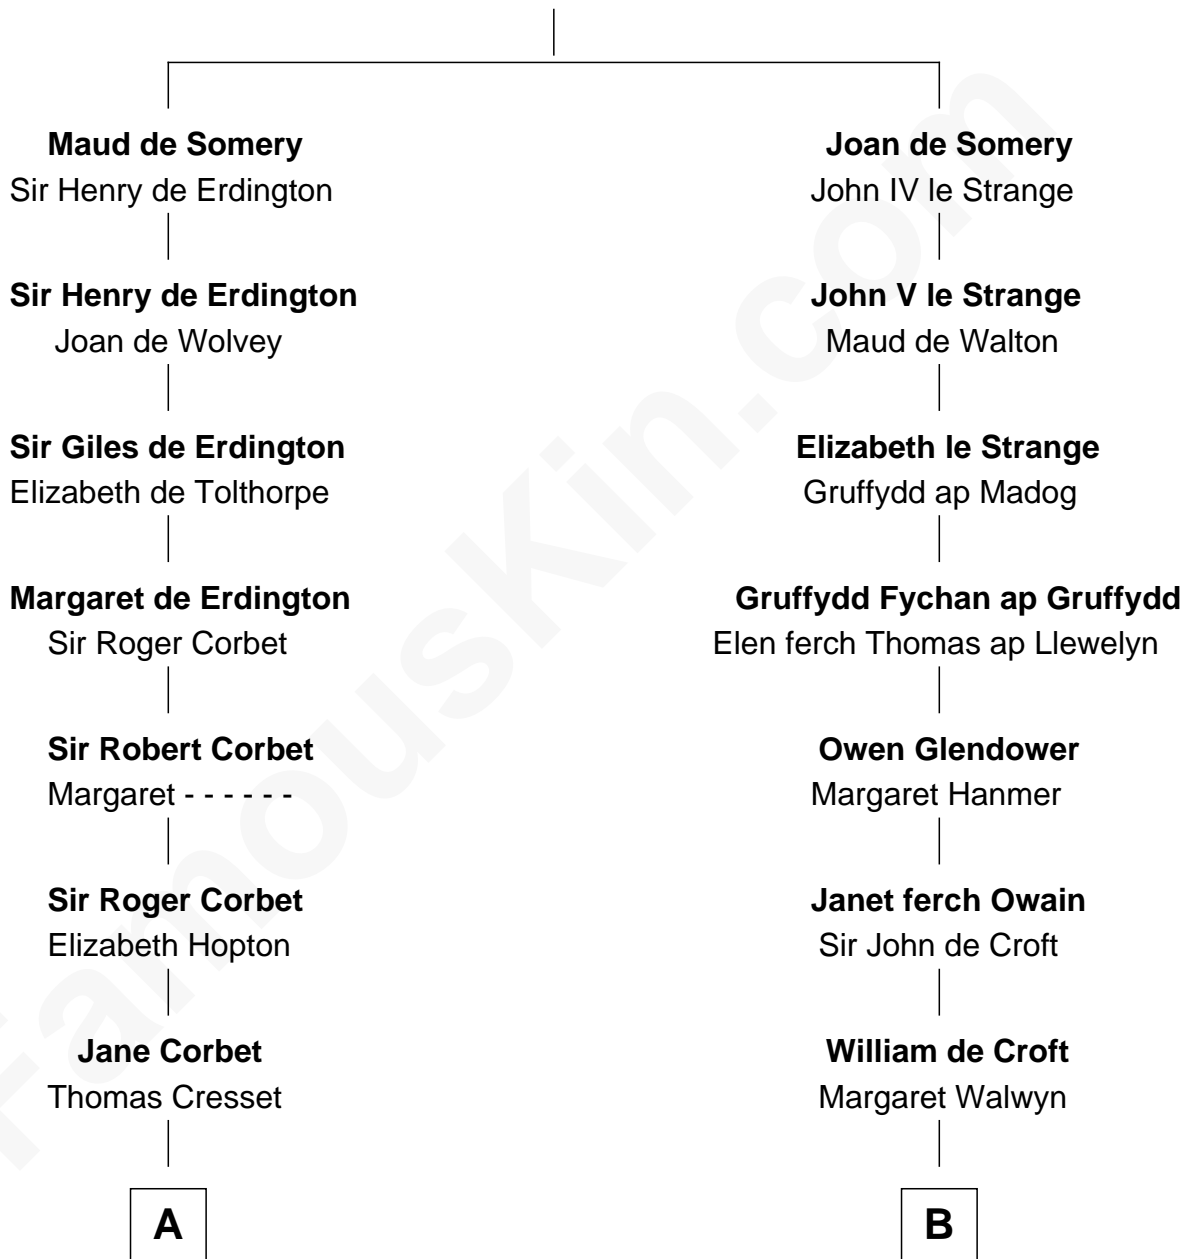

MAYFLOWER

FamousKin.com Relationship Chart of **Richard More**

(c1614 - c1696) *Mayflower* passenger 1620

11th cousin 8 times removed of

Lytton Strachey

Author and Co-Founder of Bloomsbury Group

Sir Roger de Somery

Nichole d'Aubenev

C

Edward Strachey

Julia Woodburn Kirkpatrick

Sir Richard Strachey

Jane Maria Grant

Lytton Strachey

British Author