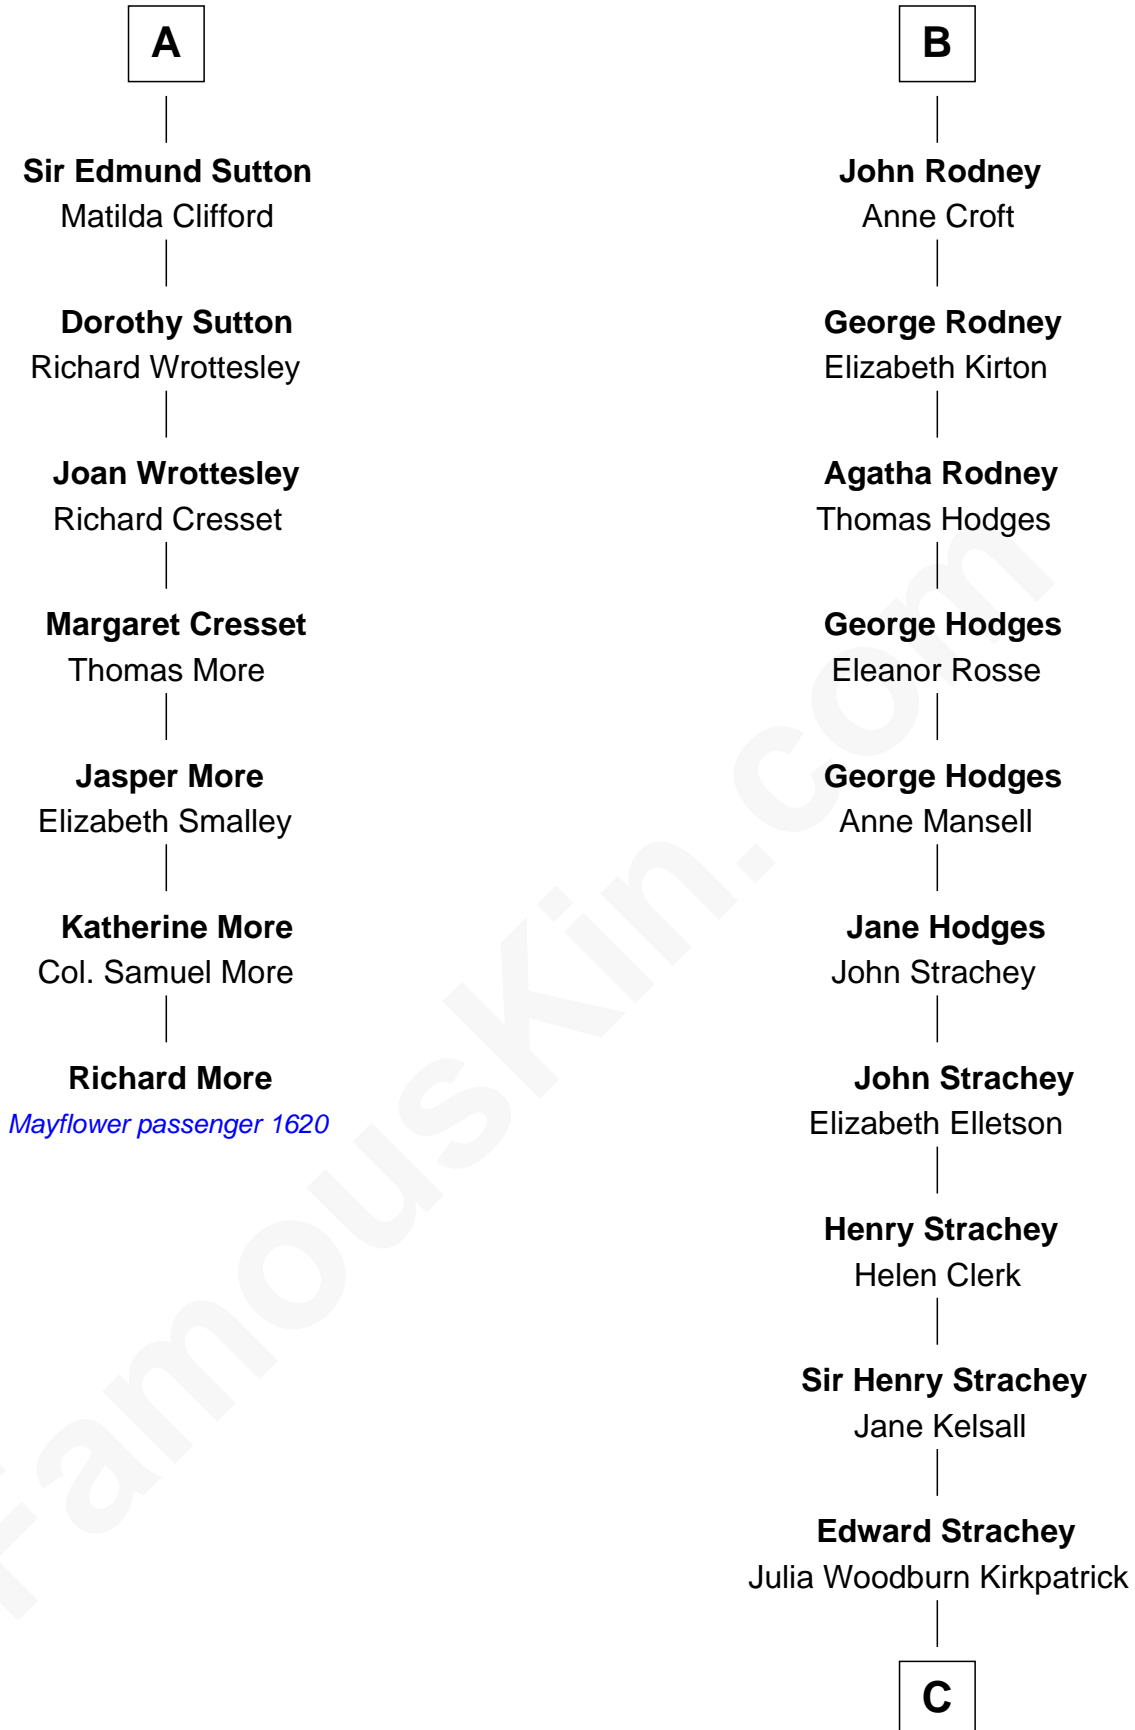

MAYFLOWER

FamousKin.com Relationship Chart of

Richard More

(c1614 - c1696) Mayflower passenger 1620

13th cousin 5 times removed of

Lytton Strachey

Author and Co-Founder of Bloomsbury Group

Sir Hugh le Despencer

Aveline Basset

Sir Hugh le Despencer

Isabella de Beauchamp

Sir Philip le Despencer

Margaret de Goushill

Sir Philip le Despencer

Joan de Cobham

Sir Philip le Despencer

Eleanor le Despencer

Sir Hugh de Courtenay

Sir Hugh de Courtenay

Agnes de St. John

Sir Thomas de Courtenay

Muriel de Moels

Margaret Courtenay

Thomas Peverell

Katherine Peverell

Sir Walter Hungerford

Margaret Hungerford

Sir Walter Rodney

Thomas Rodney

Isabel - - - - -

B

C