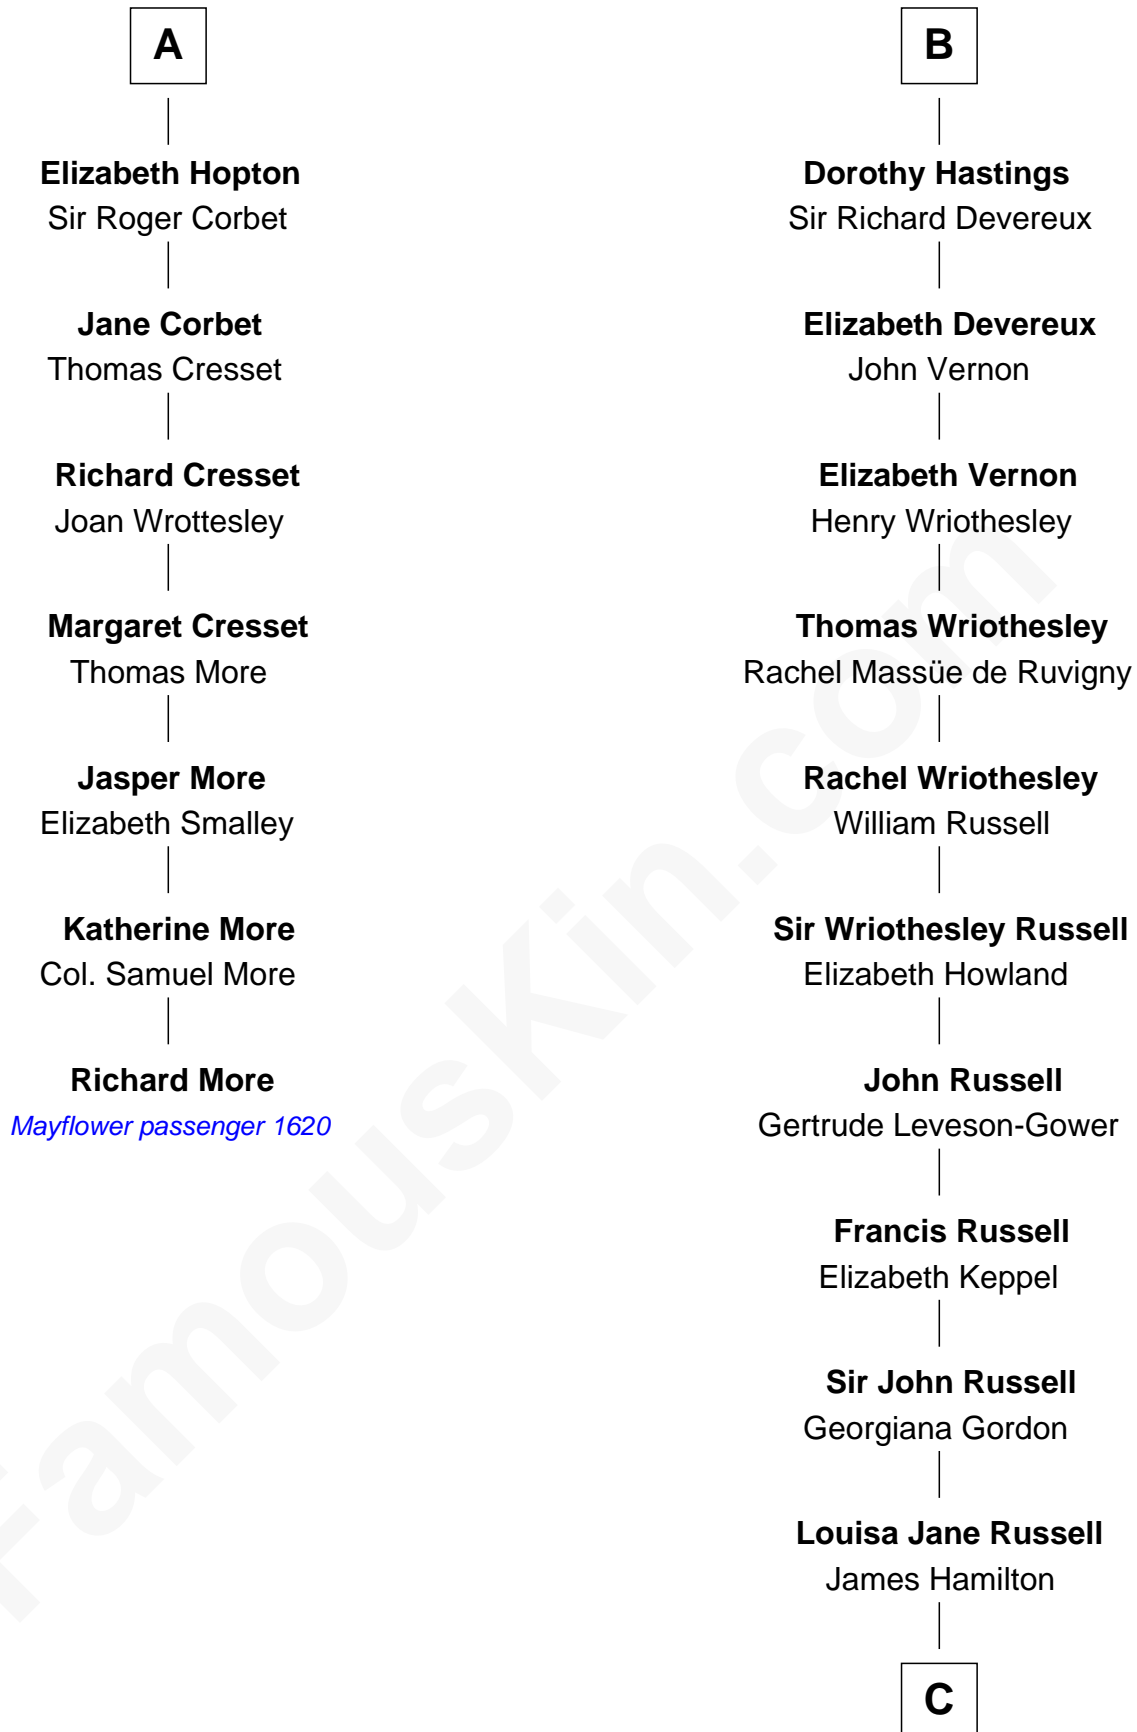

MAYFLOWER

FamousKin.com Relationship Chart of

Richard More

(c1614 - c1696) Mayflower passenger 1620

13th cousin 8 times removed of

Sarah Ferguson

Duchess of York

John de Botetourte

Maud FitzThomas

C

Louisa Jane Hamilton

William Henry Walter Montagu-Douglas-Scott

Herbert Andrew Montagu-Douglas-Scott

Marie Josephine Edwards

Marian Louisa Montagu-Douglas-Scott

Andrew Henry Ferguson

Ronald Ivor Ferguson

Susan Mary Wright

Sarah Ferguson

Duchess of York