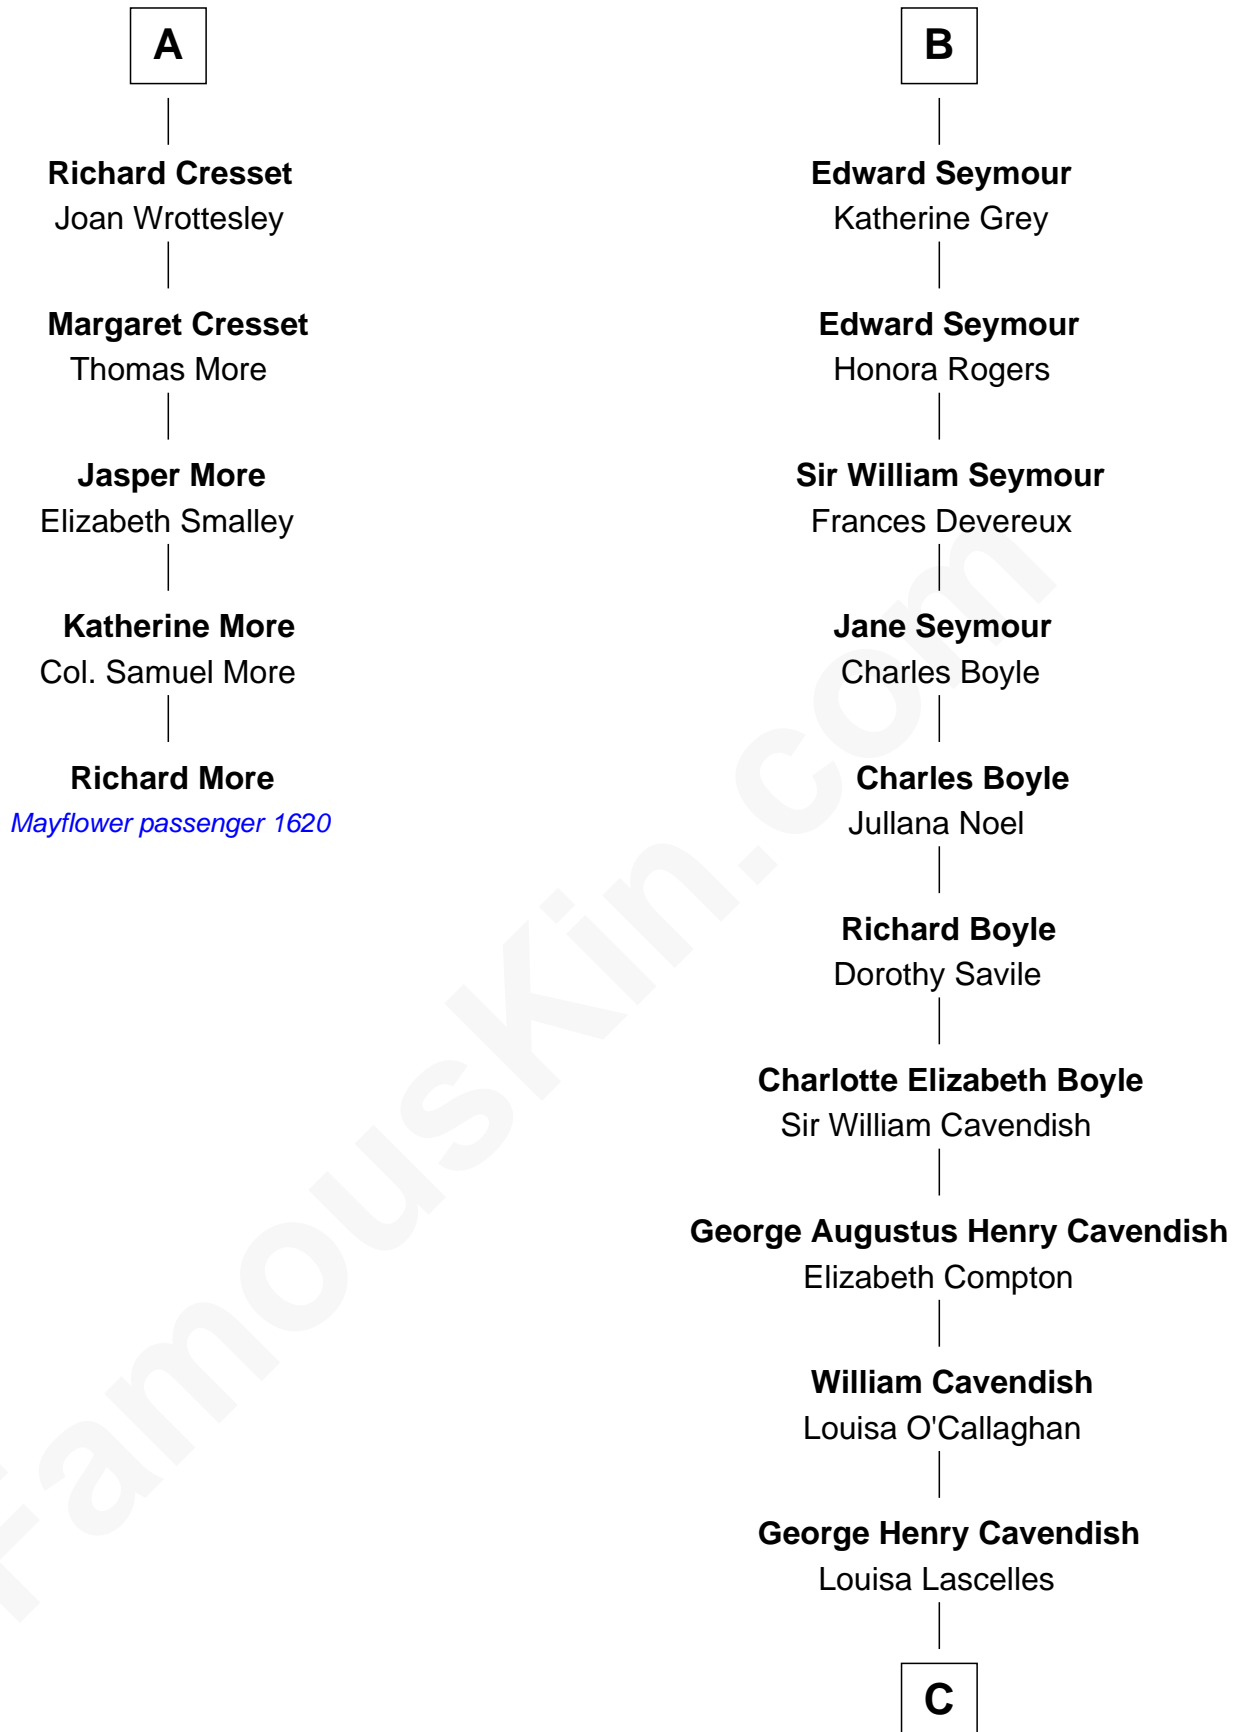

**MAYFLOWER**

# FamousKin.com Relationship Chart of

**Richard More**

*(c1614 - c1696) Mayflower passenger 1620*

11th cousin 10 times removed of

**Sarah Ferguson**

*Duchess of York*

C

**Susan Henrietta Cavendish**

Henry Robert Brand

**Margaret Brand**

Algernon Francis Holford Ferguson

**Andrew Henry Ferguson**

Marian Louisa Montagu-Douglas-Scott

**Ronald Ivor Ferguson**

Susan Mary Wright

**Sarah Ferguson**