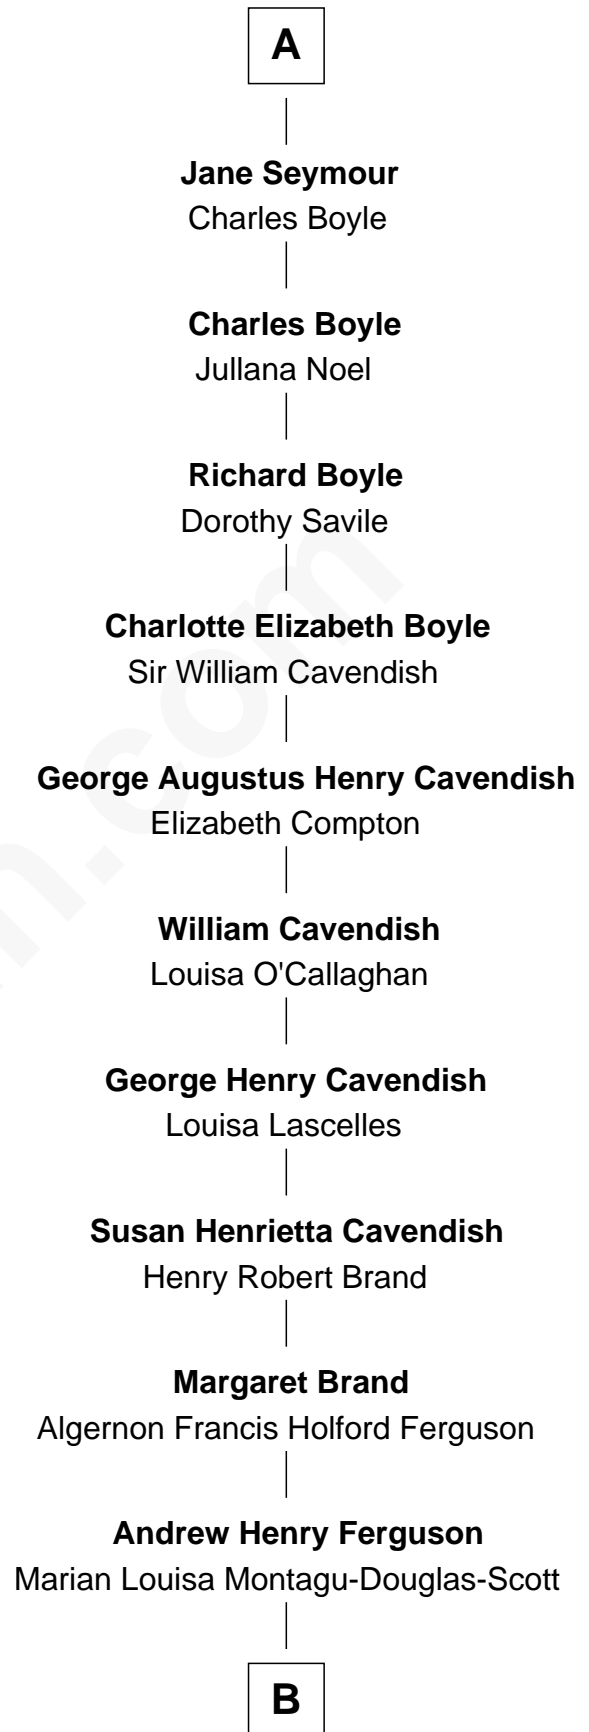

MAYFLOWER

FamousKin.com Relationship Chart of

Richard More

(c1614 - c1696) Mayflower passenger 1620

7th cousin 11 times removed of

Sarah Ferguson

Duchess of York

Sir John Clifford

Mayflower passenger 1620

Mary Clifford

Sir Philip Wentworth

Sir Henry Wentworth

Anne Say

Margery Wentworth

Sir John Seymour

Edward Seymour

Anne Stanhope

Edward Seymour

Katherine Grey

Edward Seymour

Honora Rogers

Sir William Seymour

Frances Devereux

A

B

—
Ronald Ivor Ferguson

Susan Mary Wright

—
Sarah Ferguson

Duchess of York

FamousKin.com