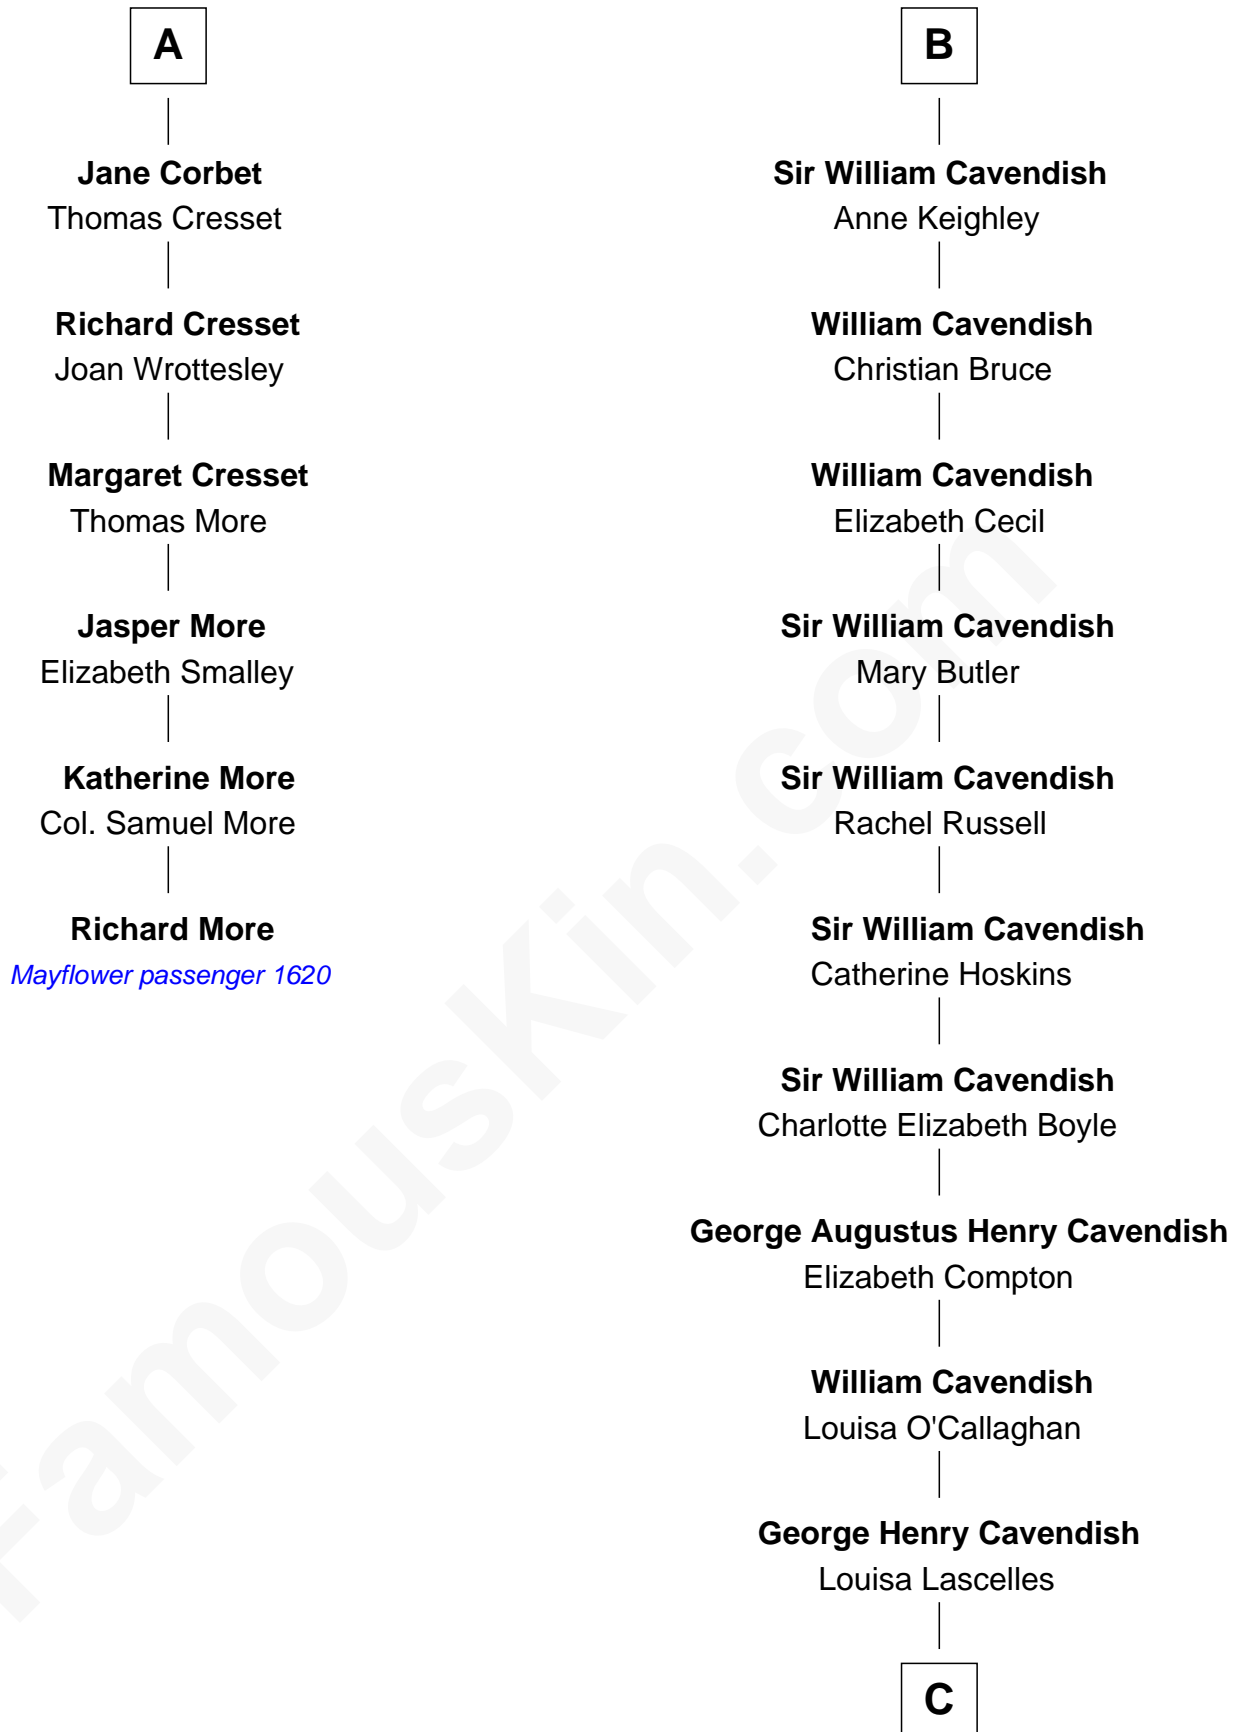

MAYFLOWER

FamousKin.com Relationship Chart of

Richard More

(c1614 - c1696) Mayflower passenger 1620

12th cousin 9 times removed of

Sarah Ferguson

Duchess of York

Sir Gilbert Talbot

Pernel le Boteler

C

Susan Henrietta Cavendish

Henry Robert Brand

Margaret Brand

Algernon Francis Holford Ferguson

Andrew Henry Ferguson

Marian Louisa Montagu-Douglas-Scott