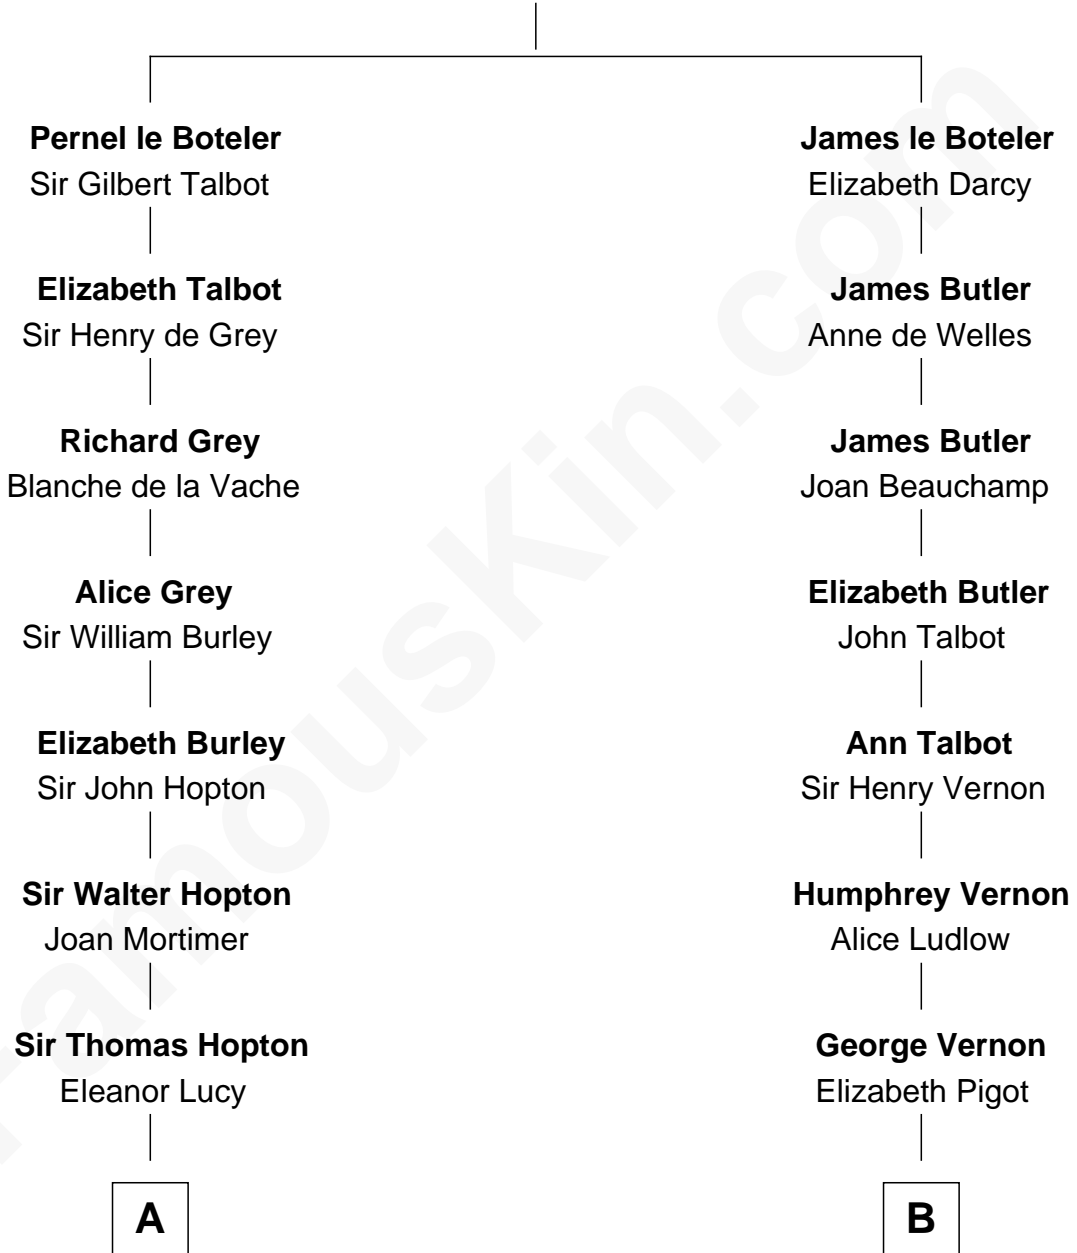

Sir James le Boteler

Eleanor de Bohun