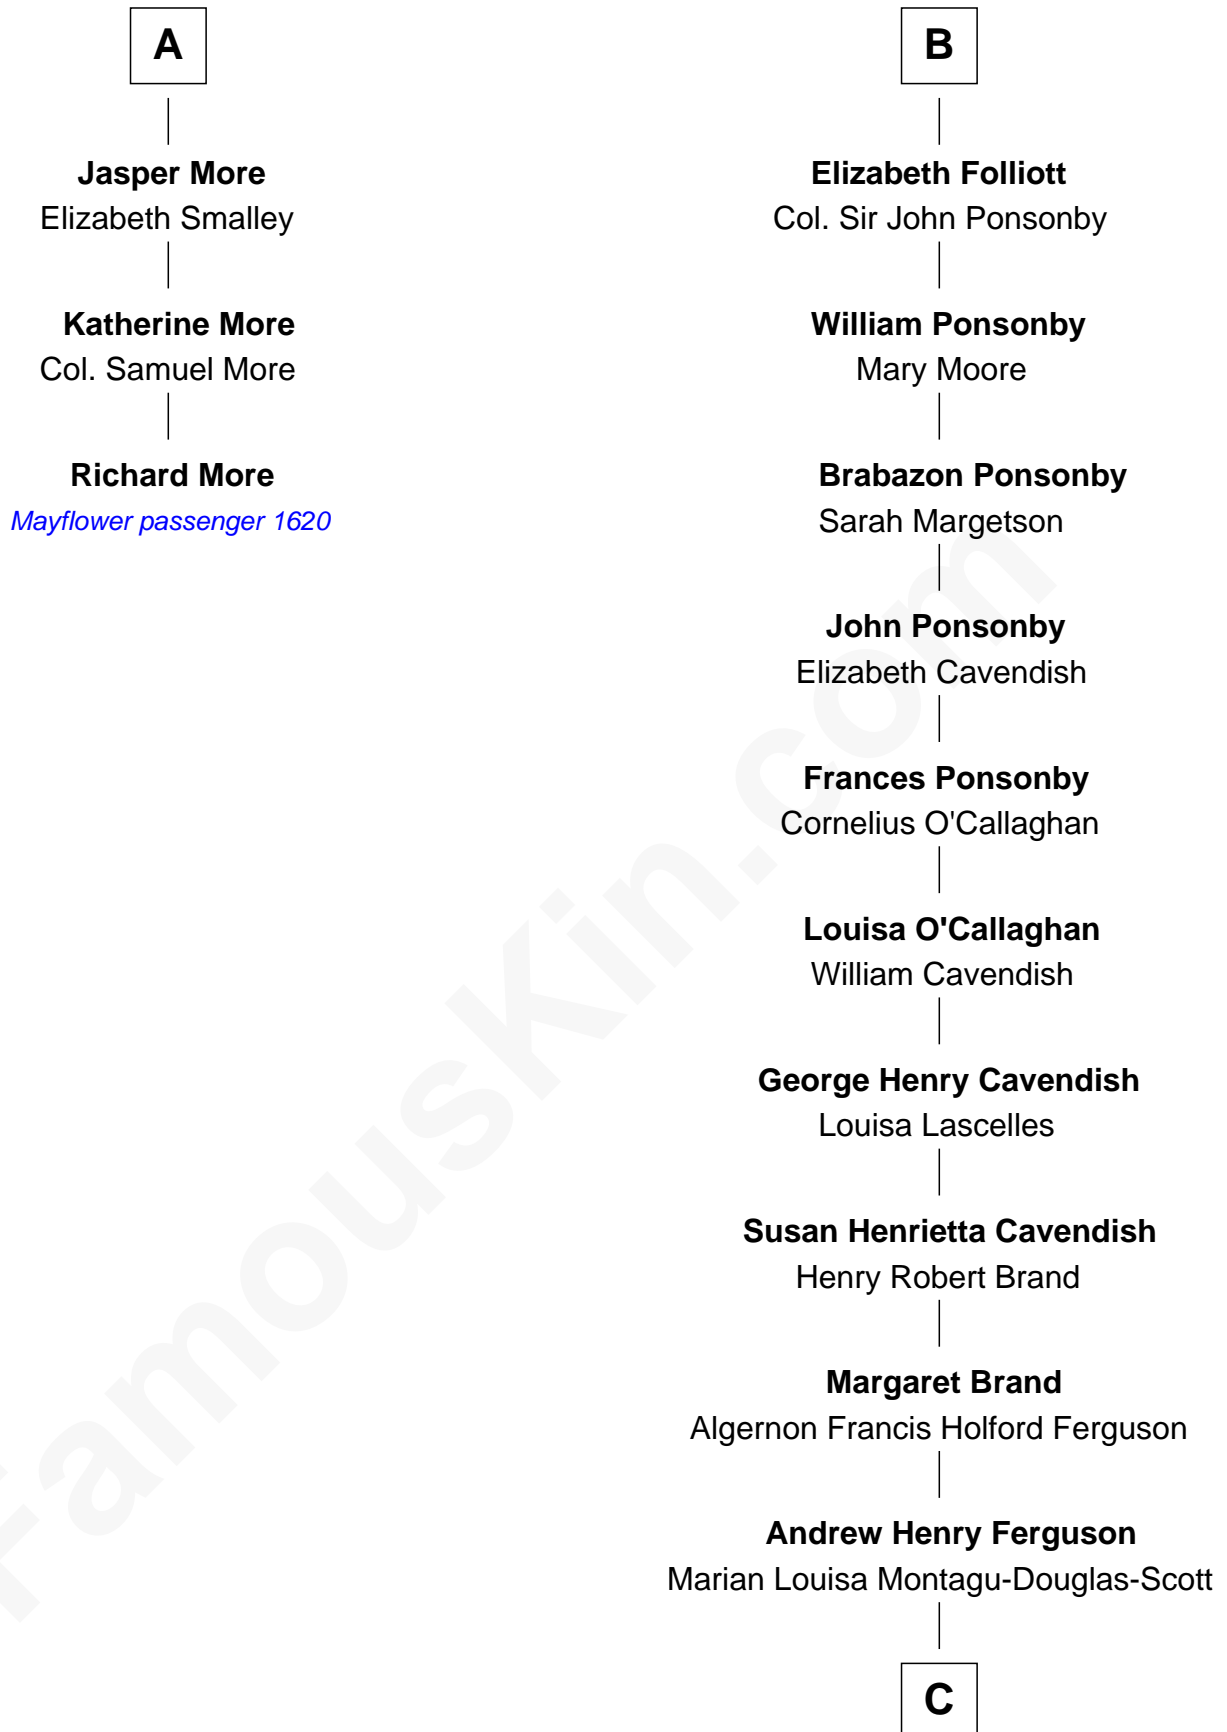

MAYFLOWER

FamousKin.com Relationship Chart of

Richard More

(c1614 - c1696) Mayflower passenger 1620

9th cousin 9 times removed of

Sarah Ferguson

Duchess of York

John de Mowbray
Elizabeth de Segrave

C

Ronald Ivor Ferguson

Susan Mary Wright

Sarah Ferguson

Duchess of York

FamousKin.com