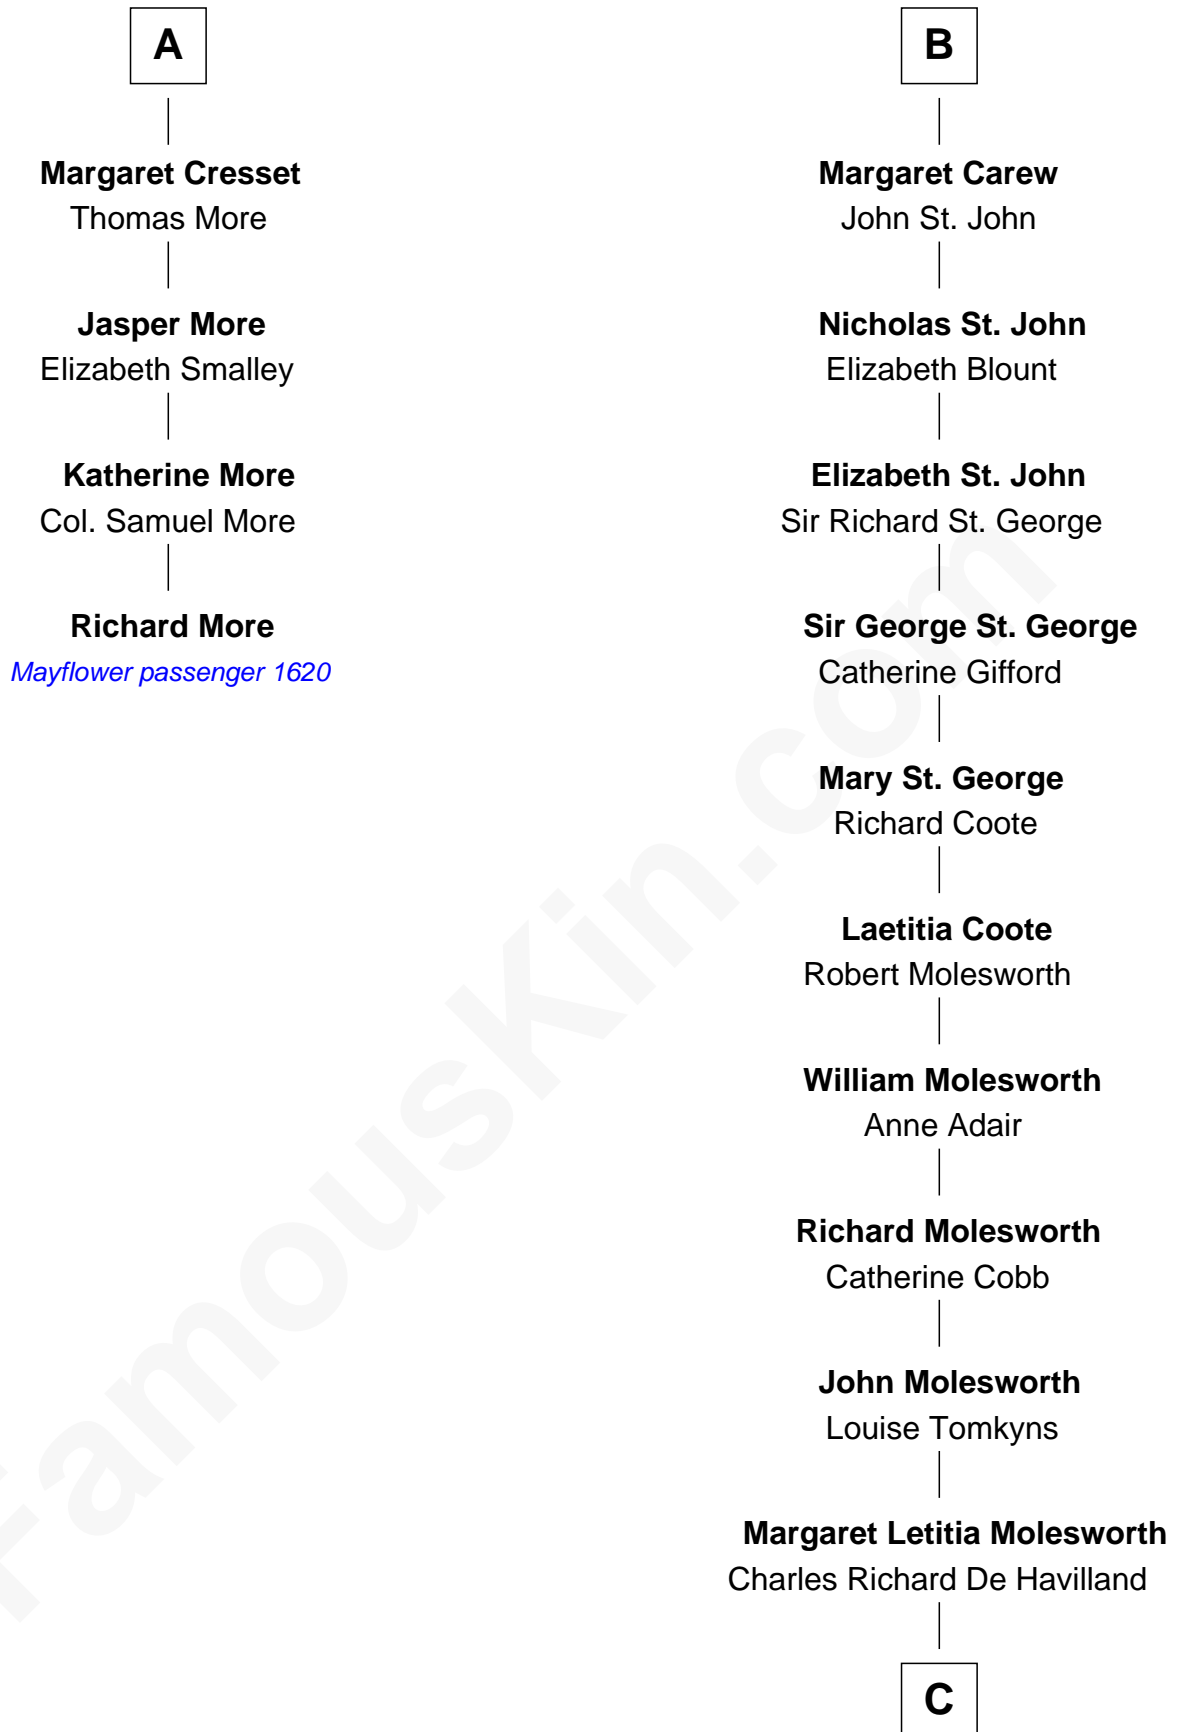

MAYFLOWER

FamousKin.com Relationship Chart of **Richard More**

(c1614 - c1696) *Mayflower passenger 1620*

10th cousin 8 times removed of

Olivia De Havilland
Movie Actress

C

Walter Augustus De Havilland

Lillian Augusta Ruse