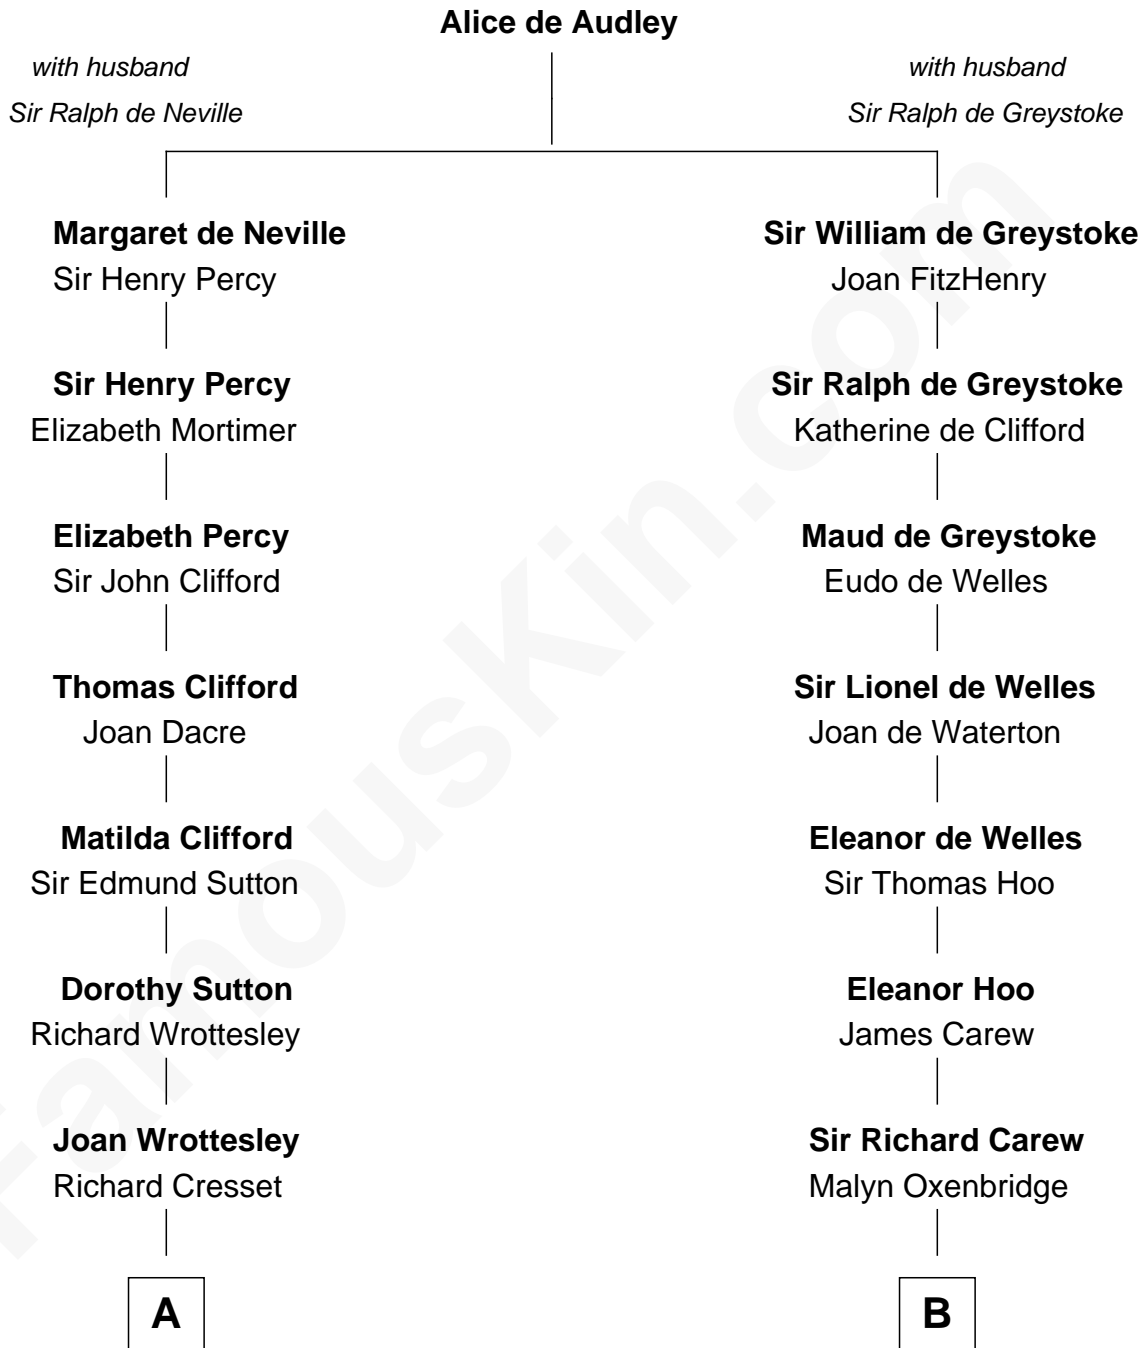

MAYFLOWER

FamousKin.com Relationship Chart of **Richard More**

(c1614 - c1696) *Mayflower passenger 1620*

10th cousin 8 times removed of

Olivia De Havilland
Movie Actress

C

Walter Augustus De Havilland

Lillian Augusta Ruse