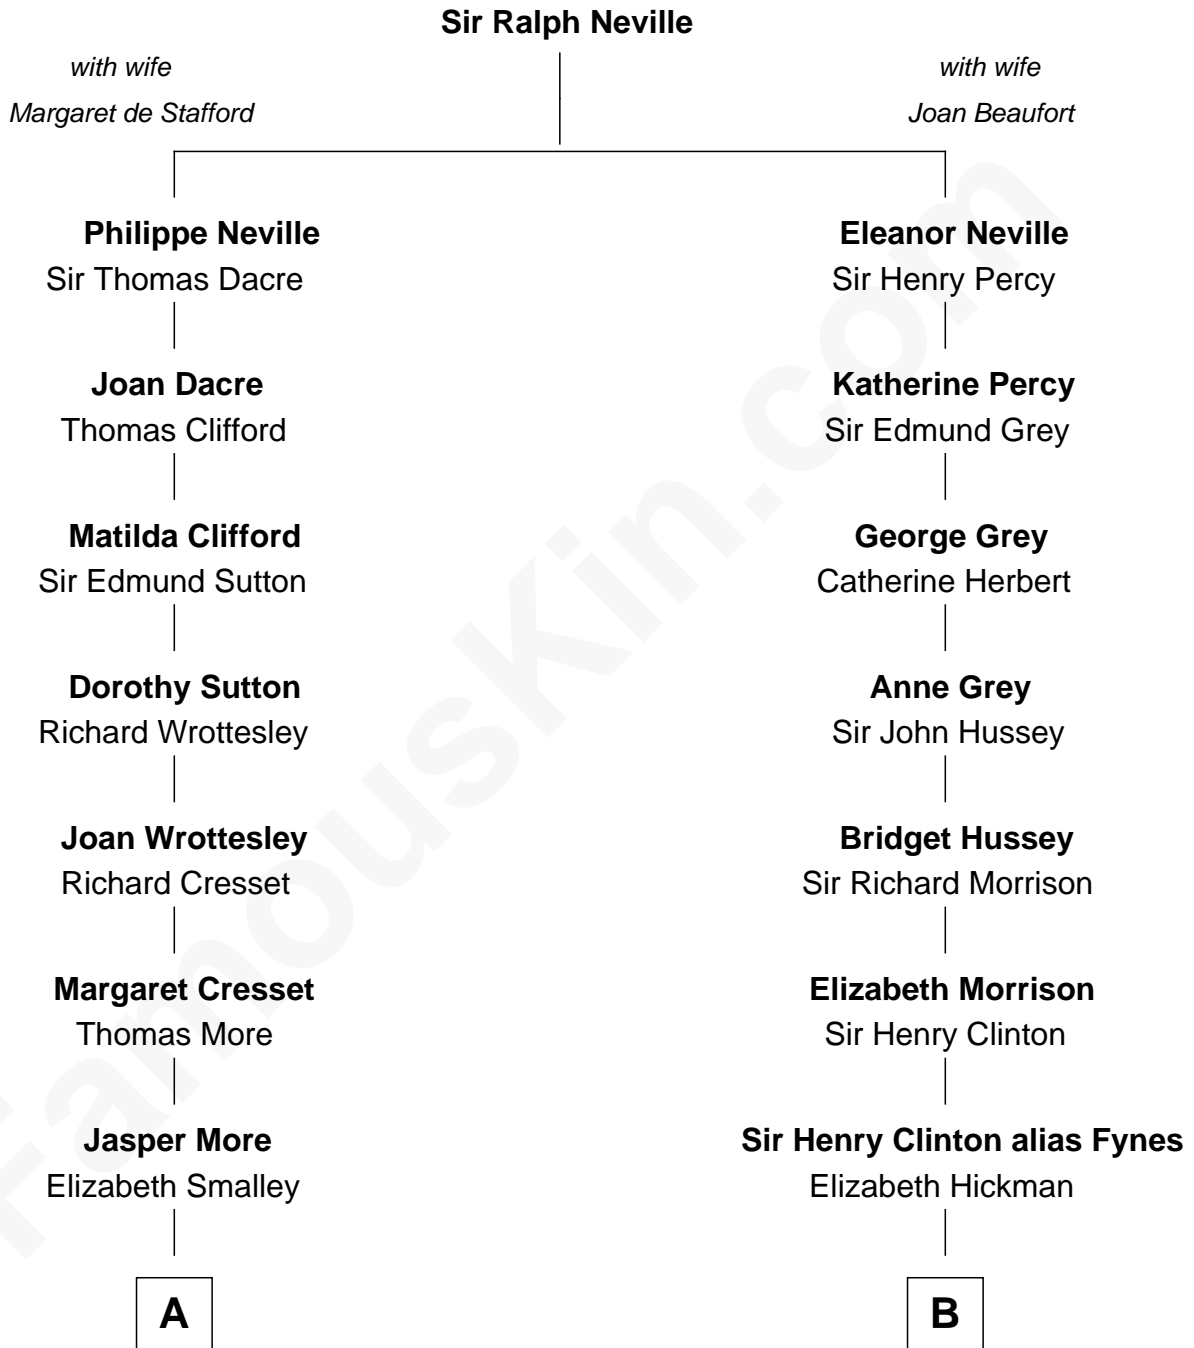

**MAYFLOWER**

# FamousKin.com Relationship Chart of **Richard More**

(c1614 - c1696) Mayflower passenger 1620

8th cousin 2 times removed of

**George Clinton**

4th U.S. Vice President

**A**

**Katherine More**  
Col. Samuel More

**Richard More**  
*Mayflower passenger 1620*

**B**

**William Clinton**  
Elizabeth Kennedy

**James Clinton**  
Elizabeth Smith

**Charles Clinton**  
Elizabeth Denniston

**George Clinton**  
*4th U.S. Vice President*