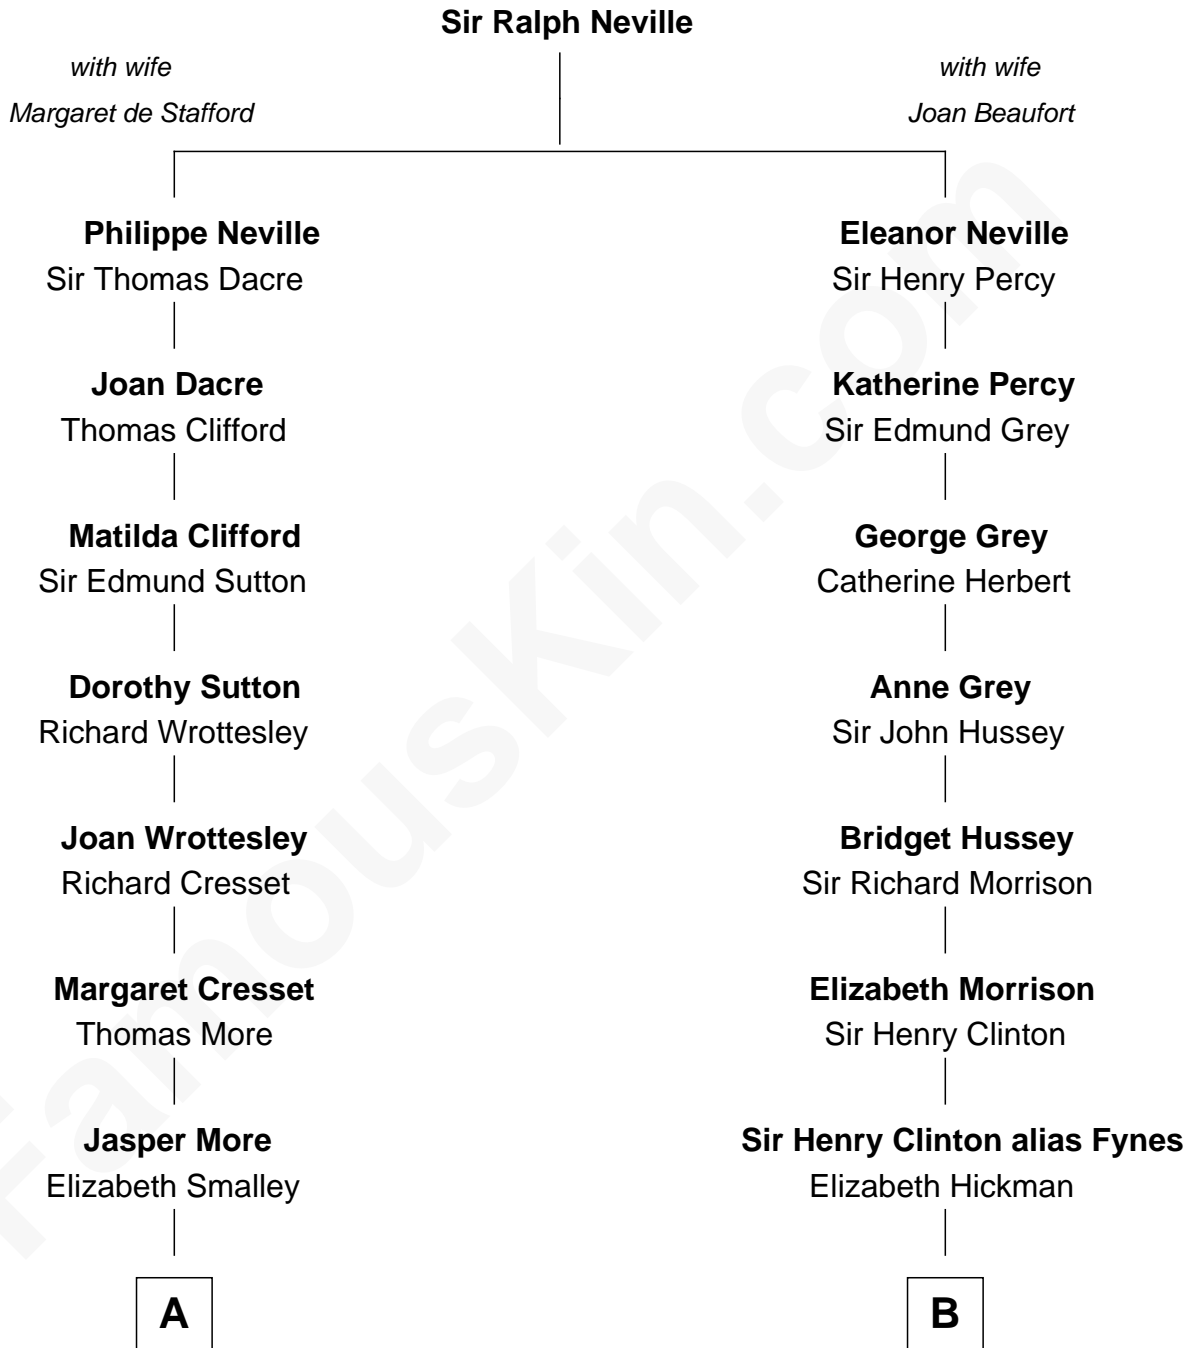

MAYFLOWER

FamousKin.com Relationship Chart of **Richard More**

(c1614 - c1696) Mayflower passenger 1620

8th cousin 3 times removed of

DeWitt Clinton

6th Governor of New York

A

Katherine More
Col. Samuel More

Richard More
Mayflower passenger 1620

B

William Clinton
Elizabeth Kennedy

James Clinton
Elizabeth Smith

Charles Clinton
Elizabeth Denniston

Gen. James Clinton
Mary DeWitt

DeWitt Clinton
6th Governor of New York