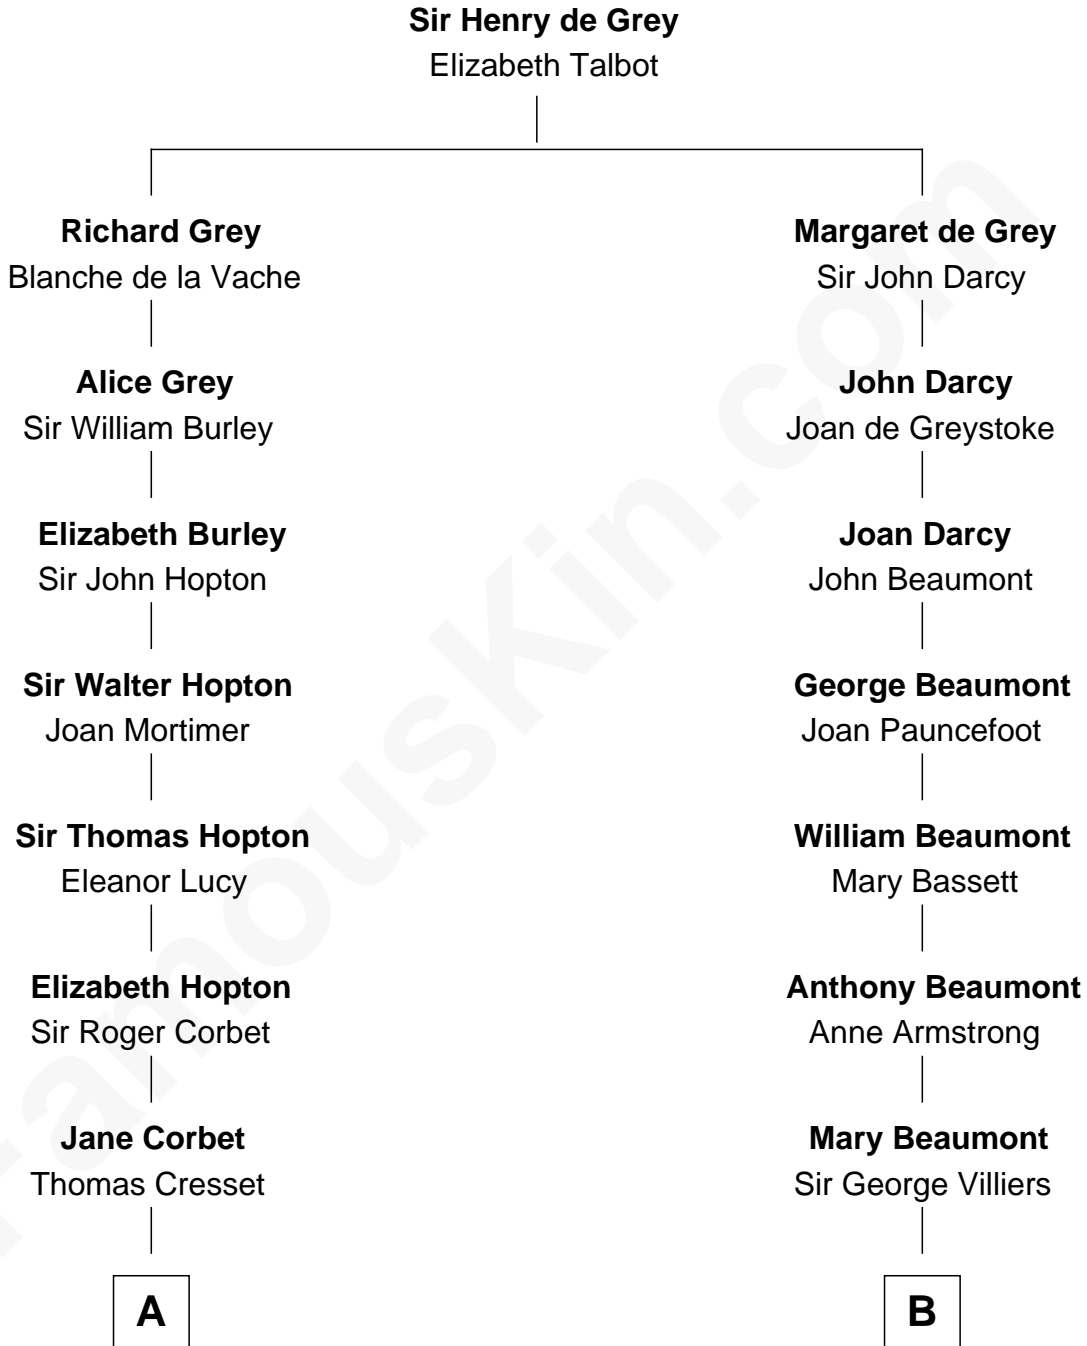

MAYFLOWER

FamousKin.com Relationship Chart of **Richard More**

(c1614 - c1696) *Mayflower* passenger 1620

11th cousin 2 times removed of

Lt. Gen. James Brudenell

Leader of the "Charge of the Light Brigade"

A

Richard Cresset

Joan Wrottesley

Margaret Cresset

Thomas More

Jasper More

Elizabeth Smalley

Katherine More

Col. Samuel More

Richard More

Mayflower passenger 1620

B

Christopher Villiers

Elizabeth Sheldon

Anne Villiers

Thomas Savile