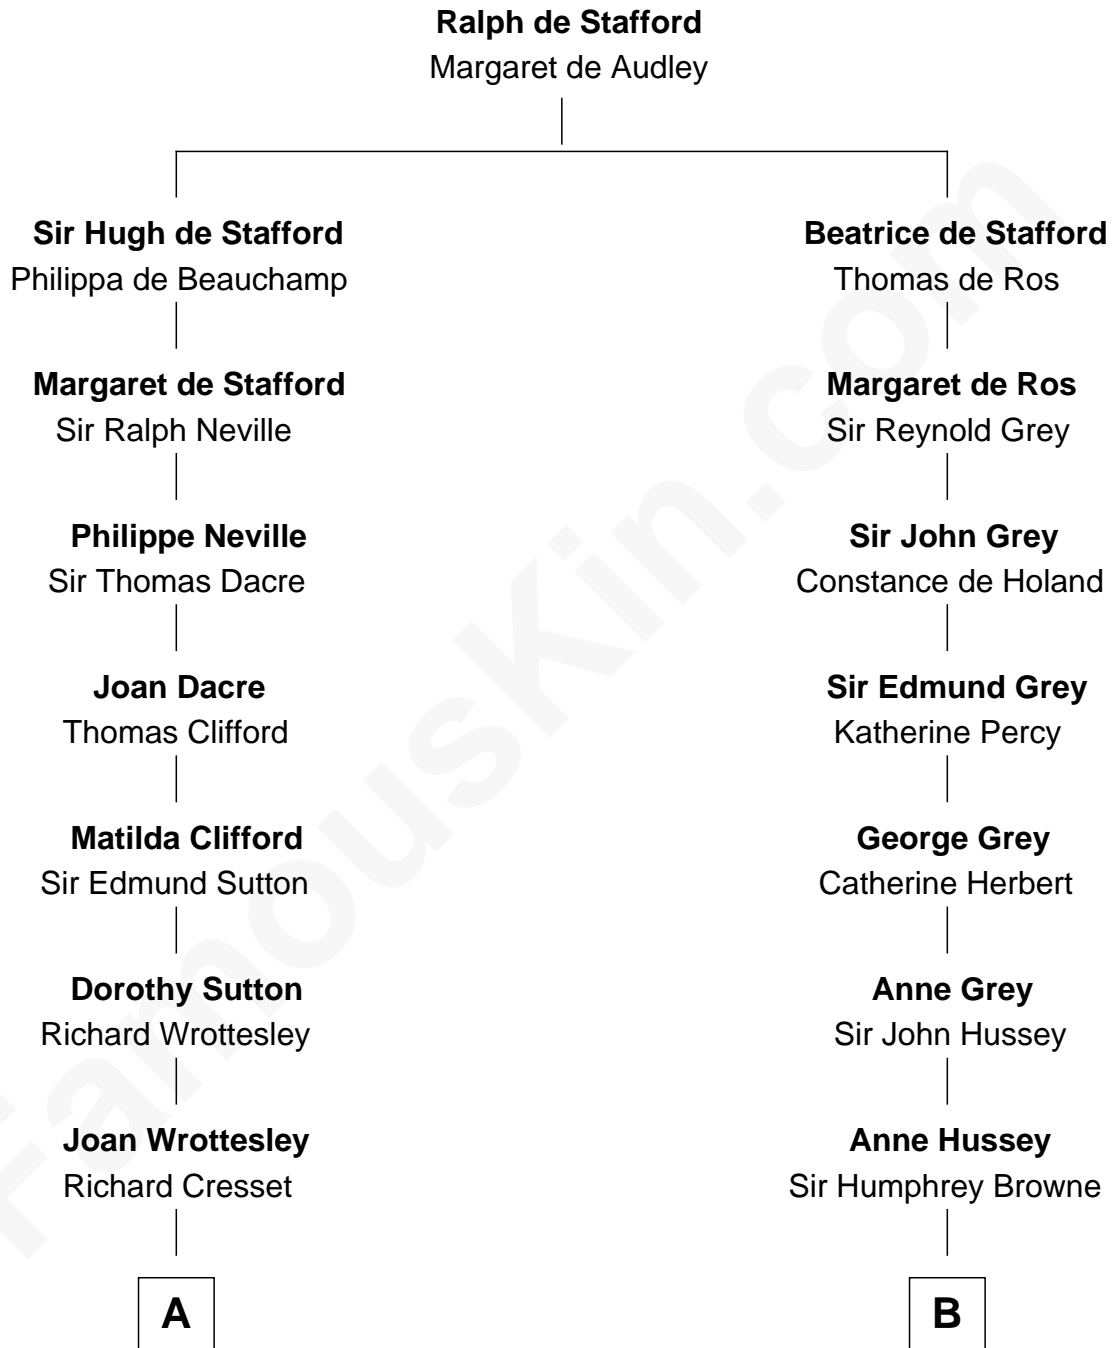

MAYFLOWER

FamousKin.com Relationship Chart of **Richard More**

(c1614 - c1696) *Mayflower passenger 1620*

10th cousin 5 times removed of

Lt. Gen. James Brudenell

Leader of the "Charge of the Light Brigade"

A

Margaret Cresset

Thomas More

Jasper More

Elizabeth Smalley

Katherine More

Col. Samuel More

Richard More

Mayflower passenger 1620

B

Christian Browne

Sir John Tufton

Sir Nicholas Tufton

Frances Cecil

Mary Tufton

Sir Edward Bishopp