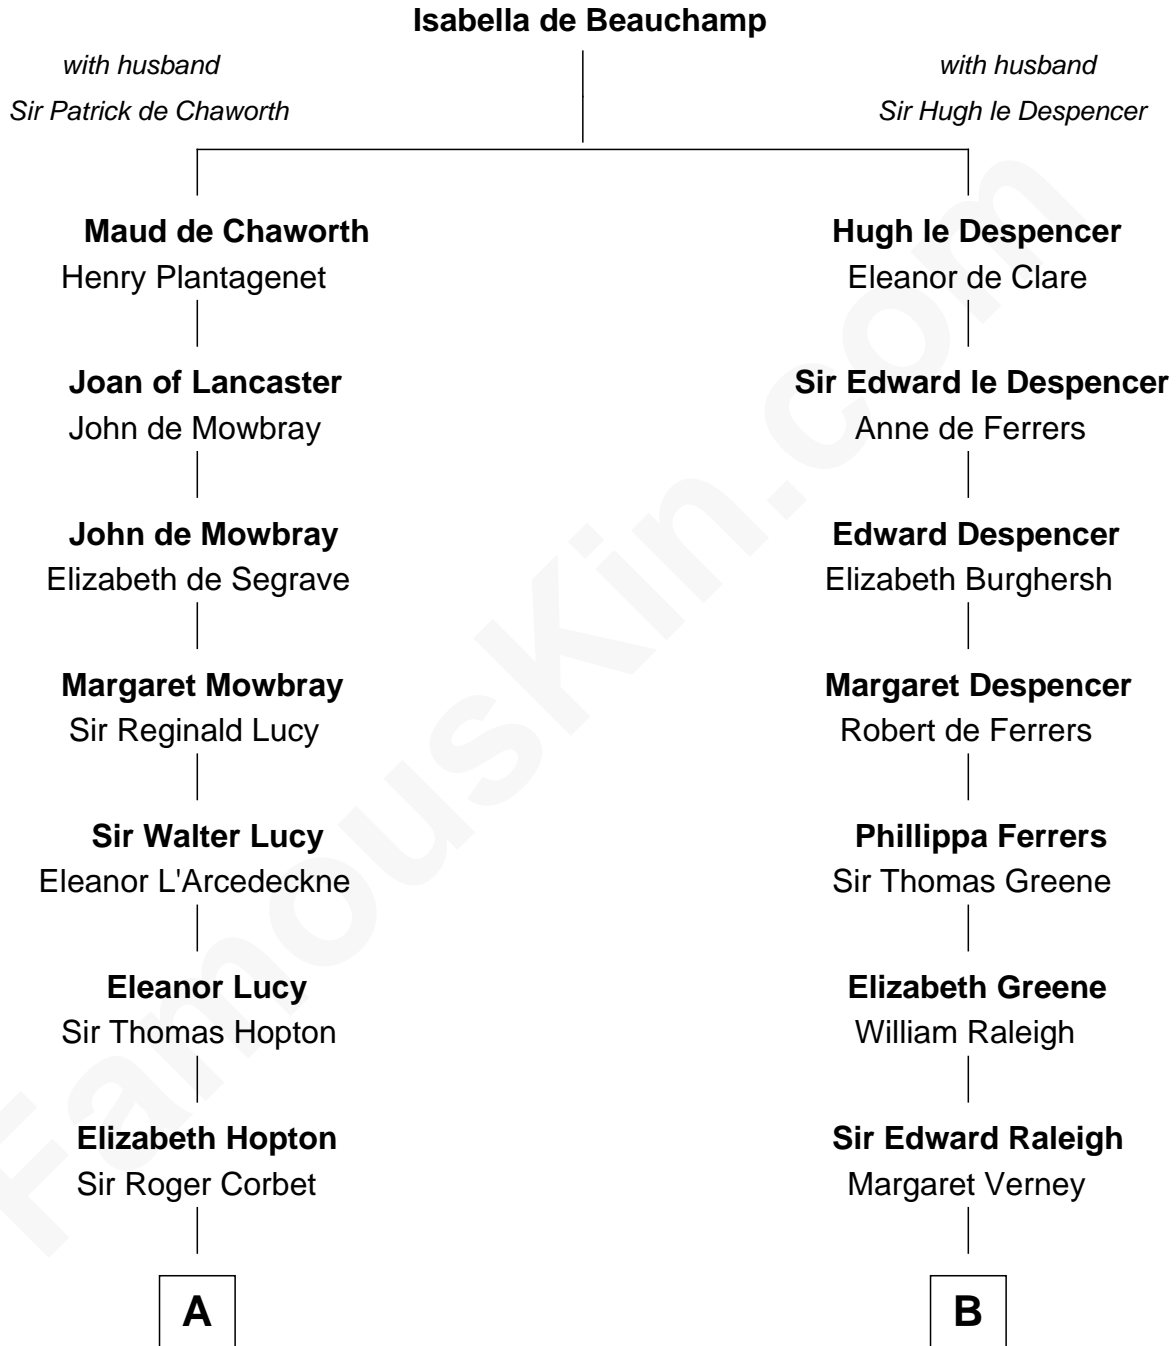

**MAYFLOWER**

# FamousKin.com Relationship Chart of **Richard More**

(c1614 - c1696) Mayflower passenger 1620

12th cousin 1 time removed of

**Jonathan Swift**

Author of Gulliver's Travels

**A**

**Jane Corbet**  
Thomas Cresset

**Richard Cresset**  
Joan Wrottesley

**Margaret Cresset**  
Thomas More

**Jasper More**  
Elizabeth Smalley

**Katherine More**  
Col. Samuel More

**Richard More**  
*Mayflower passenger 1620*

**B**

**Sir Edward Raleigh**  
Anne Chamberlayne