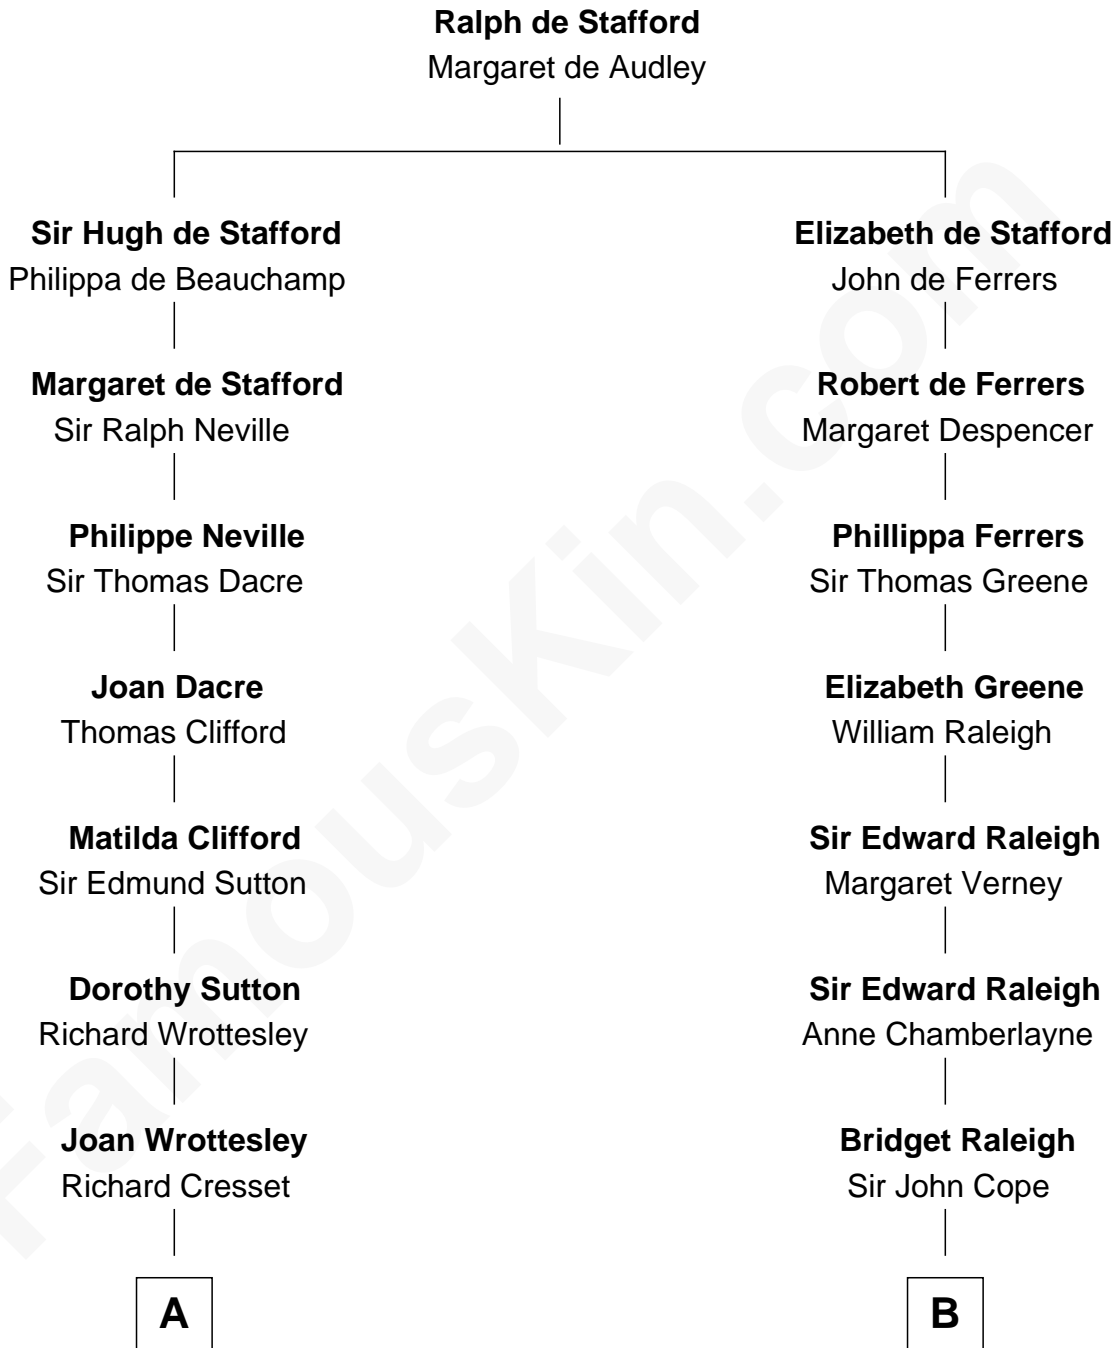

MAYFLOWER

FamousKin.com Relationship Chart of

Richard More

(c1614 - c1696) *Mayflower* passenger 1620

10th cousin 1 time removed of

Jonathan Swift

Author of Gulliver's Travels

A

Margaret Cresset

Thomas More

Jasper More

Elizabeth Smalley

Katherine More

Col. Samuel More

Richard More

Mayflower passenger 1620