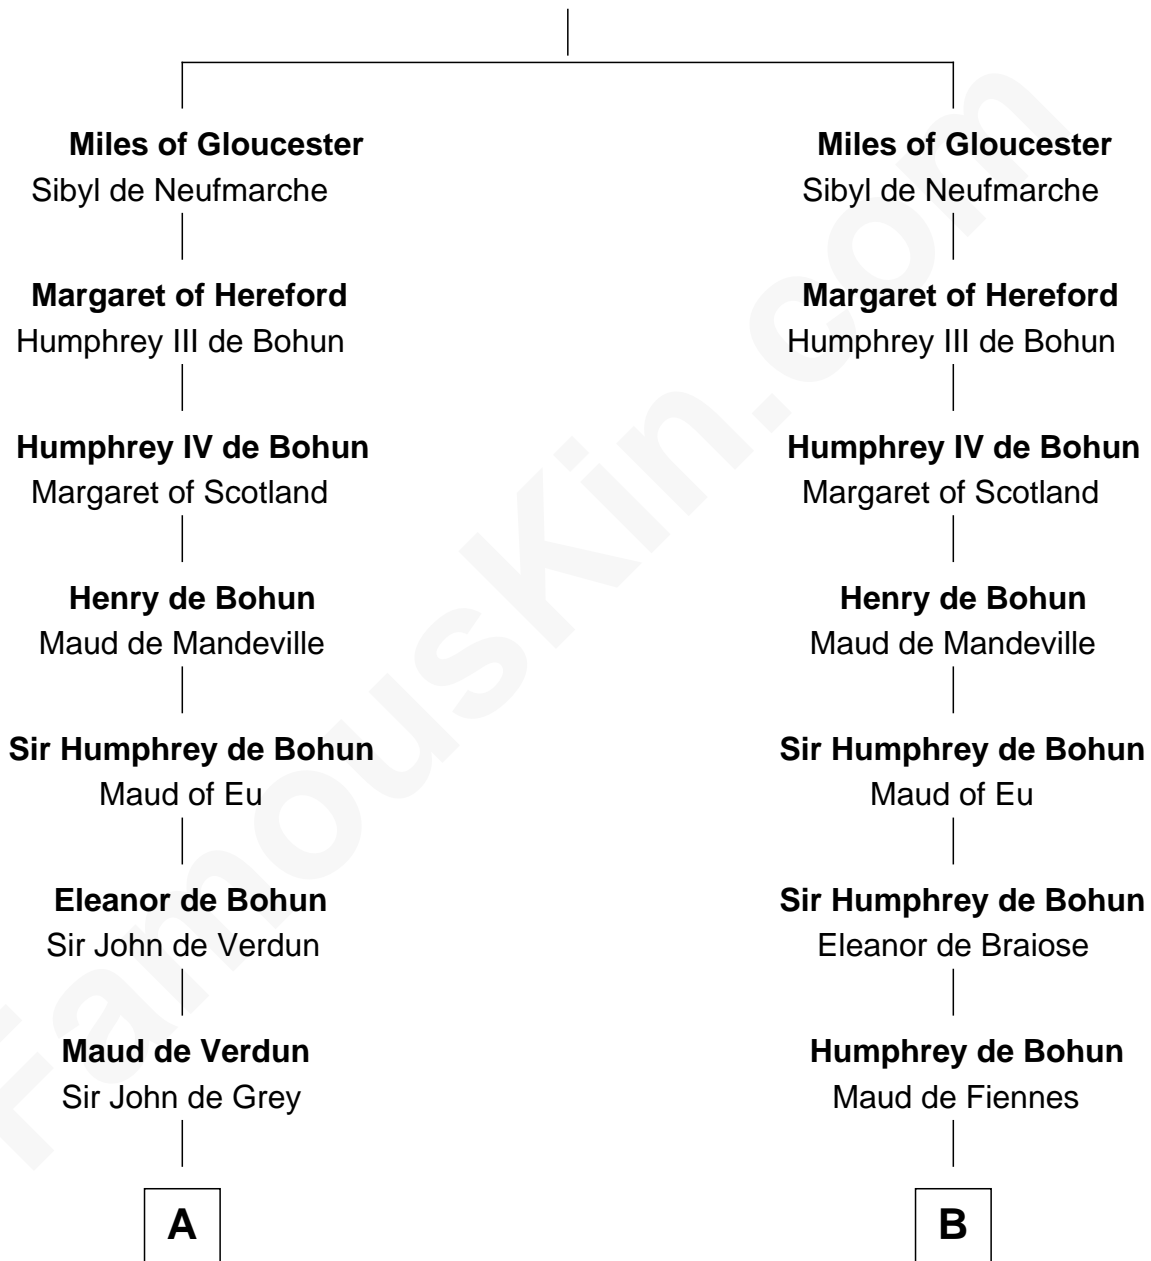

MAYFLOWER

FamousKin.com Relationship Chart of

Richard More

(c1614 - c1696) *Mayflower* passenger 1620

19th cousin 2 times removed of

Jonathan Swift

Author of Gulliver's Travels

Walter of Gloucester

C

Jasper More
Elizabeth Smalley

Katherine More
Col. Samuel More

Richard More
Mayflower passenger 1620

D

Elizabeth Cope
John Dryden

Nicholas Dryden
Mary Emyley

Elizabeth Dryden
Rev. Thomas Swift

Jonathan Swift
Abigail Erick

Jonathan Swift
Author of Gulliver's Travels