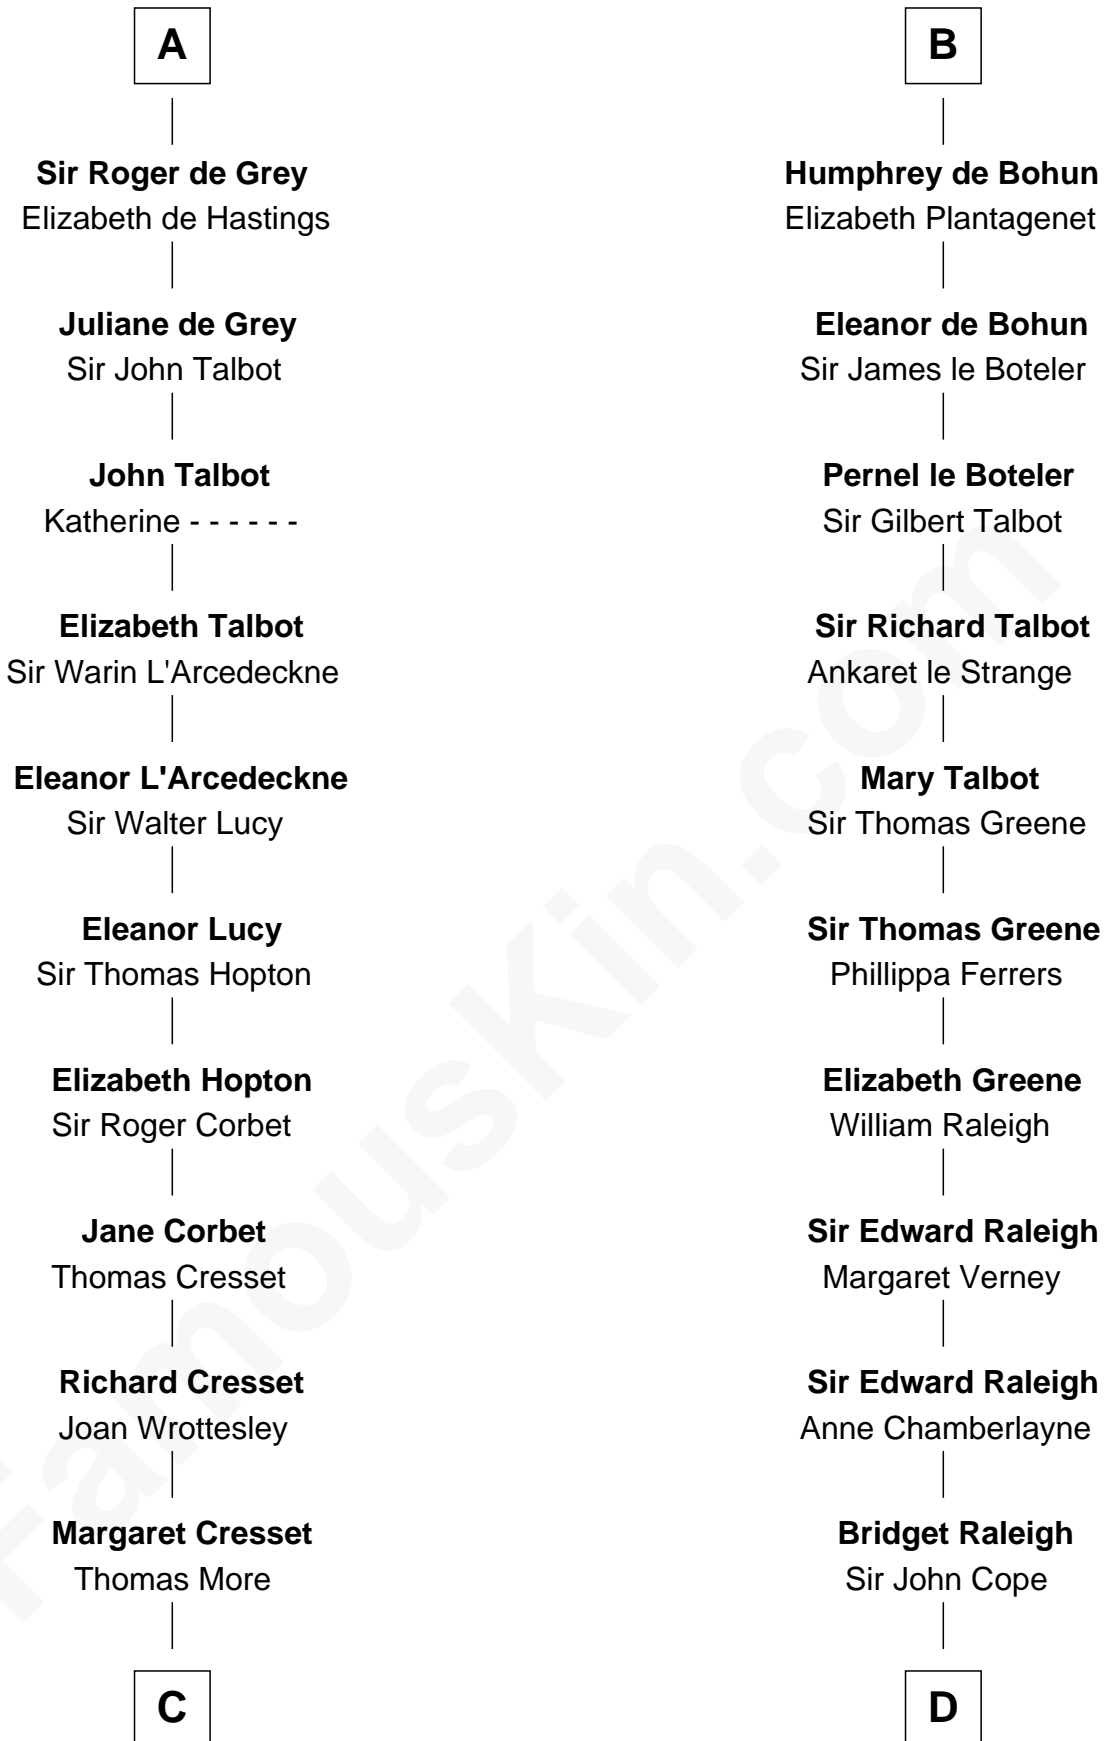

MAYFLOWER

FamousKin.com Relationship Chart of

Richard More

(c1614 - c1696) *Mayflower* passenger 1620

19th cousin 2 times removed of

Jonathan Swift

Author of Gulliver's Travels

Walter of Gloucester

C

Jasper More
Elizabeth Smalley

Katherine More
Col. Samuel More

Richard More
Mayflower passenger 1620

D

Elizabeth Cope
John Dryden

Nicholas Dryden
Mary Emyley

Elizabeth Dryden
Rev. Thomas Swift